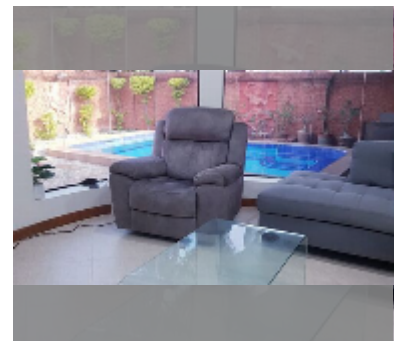

House For sale 2 bedroom 110 m² with land 288 m² in Siam Executive Estate, Pattaya

฿ 5,250,000

UNIT PARAMETERS:

UID	HS-5383
type	2 bedroom
size	110 m²
floors	1
equipment: furniture, air conditioner, television, refrigerator	

VILLAGE PARAMETERS:

district	East Pattaya
built in	2014