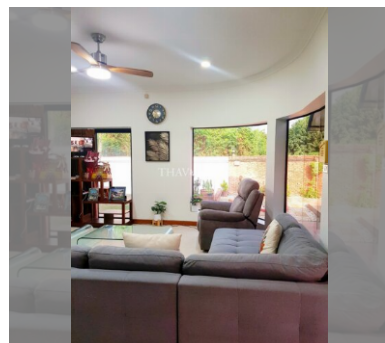

House For sale 2 bedroom 110 m² with land 288 m² in Siam Executive Estate, Pattaya

฿ 5,450,000

UNIT PARAMETERS:

UID	HS-5383
type	2 bedroom
size	110 m²
floors	1
quality	not chosen
equipment	furniture, air conditioner, television, refrigerator
transfer fee payer	50% on seller / 50% on buyer

VILLAGE PARAMETERS:

district	East Pattaya
built in	2014