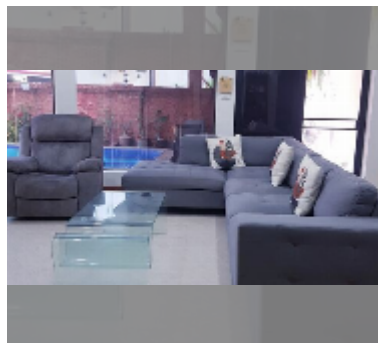

House For sale 2 bedroom 110 m² with land 288 m² in Siam Executive Estate, Pattaya

฿ 5,250,000

UNIT PARAMETERS:

UID	HS-5383
type	2 bedroom
size	110 m²
floors	1
equipment: furniture, air conditioner, television, refrigerator	

VILLAGE PARAMETERS:

district	East Pattaya
built in	2014