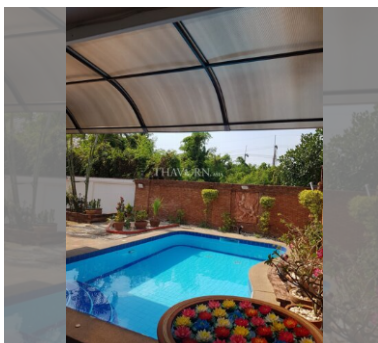

House For sale 2 bedroom 110 m² with land 288 m² in Siam Executive Estate, Pattaya

฿ 5,450,000

UNIT PARAMETERS:

UID	HS-5383
type	2 bedroom
size	110 m²
floors	1
quality	not chosen
equipment	furniture, air conditioner, television, refrigerator
transfer fee payer	50% on seller / 50% on buyer

VILLAGE PARAMETERS:

district	East Pattaya
built in	2014