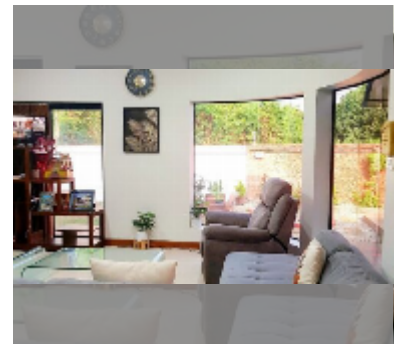

House For sale 2 bedroom 110 m² with land 288 m² in Siam Executive Estate, Pattaya

฿ 5,250,000

UNIT PARAMETERS:

UID	HS-5383
type	2 bedroom
size	110 m²
floors	1
equipment: furniture, air conditioner, television, refrigerator	

VILLAGE PARAMETERS:

district	East Pattaya
built in	2014