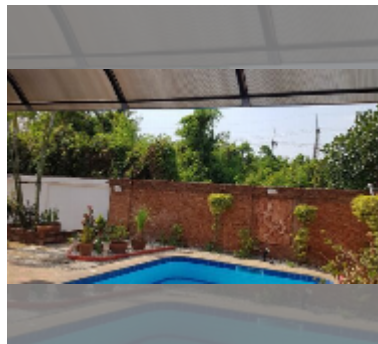

House For sale 2 bedroom 110 m² with land 288 m² in Siam Executive Estate, Pattaya

฿ 5,250,000

UNIT PARAMETERS:

UID	HS-5383
type	2 bedroom
size	110 m²
floors	1
equipment: furniture, air conditioner, television, refrigerator	

VILLAGE PARAMETERS:

district	East Pattaya
built in	2014