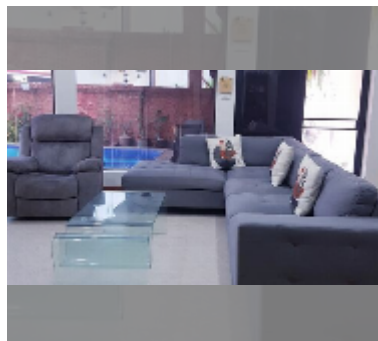

House For sale 2 bedroom 110 m² with land 288 m² in Siam Executive Estate, Pattaya

฿ 5,250,000

UNIT PARAMETERS:

UID	HS-5383
type	2 bedroom
size	110 m²
floors	1
equipment: furniture, air conditioner, television, refrigerator	

VILLAGE PARAMETERS:

district	East Pattaya
built in	2014