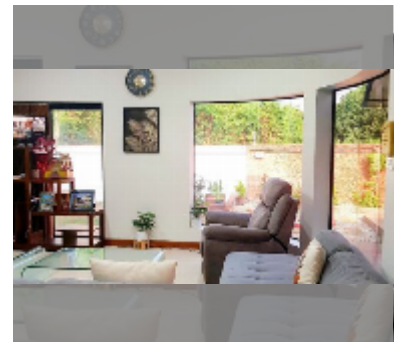

House For sale 2 bedroom 110 m² with land 288 m² in Siam Executive Estate, Pattaya

฿ 5,250,000

UNIT PARAMETERS:

UID	HS-5383
type	2 bedroom
size	110 m²
floors	1
equipment: furniture, air conditioner, television, refrigerator	

VILLAGE PARAMETERS:

district	East Pattaya
built in	2014