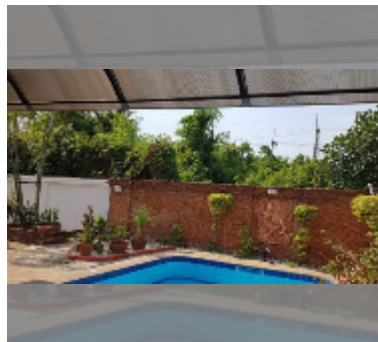

House For sale 2 bedroom 110 m² with land 288 m² in Siam Executive Estate, Pattaya

฿ 5,250,000

UNIT PARAMETERS:

UID	HS-5383
type	2 bedroom
size	110 m²
floors	1
equipment: furniture, air conditioner, television, refrigerator	

VILLAGE PARAMETERS:

district	East Pattaya
built in	2014