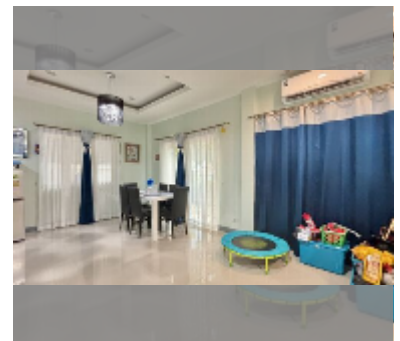

House For sale 3 bedroom 140 m² with land 240 m² in Patta Village, Pattaya

฿ 6,650,000

UNIT PARAMETERS:

UID	HS-5380
type	3 bedroom
size	140 m²
view	garden view
floors	2
quality	excellent
equipment: furniture, household appliances, kitchen appliances, air conditioner, television, washing-machine, refrigerator	

VILLAGE PARAMETERS:

district	East Pattaya
buildings	45
floors	2
built in	2014