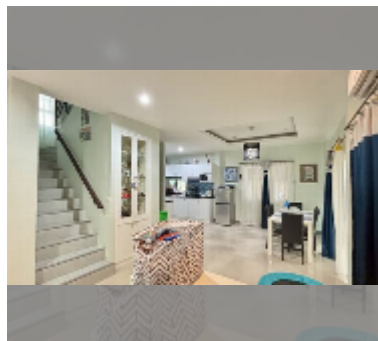

House For sale 3 bedroom 140 m² with land 240 m² in Patta Village, Pattaya

฿ 6,650,000

UNIT PARAMETERS:

UID	HS-5380
type	3 bedroom
size	140 m²
view	garden view
floors	2
quality	excellent
equipment: furniture, household appliances, kitchen appliances, air conditioner, television, washing-machine, refrigerator	

VILLAGE PARAMETERS:

district	East Pattaya
buildings	45
floors	2
built in	2014