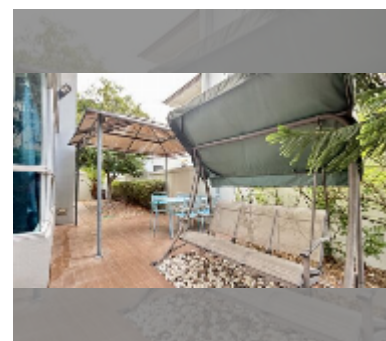

House For sale 3 bedroom 140 m² with land 240 m² in Patta Village, Pattaya

฿ 6,650,000

UNIT PARAMETERS:

UID	HS-5380
type	3 bedroom
size	140 m²
view	garden view
floors	2
quality	excellent
equipment: furniture, household appliances, kitchen appliances, air conditioner, television, washing-machine, refrigerator	

VILLAGE PARAMETERS:

district	East Pattaya
buildings	45
floors	2
built in	2014