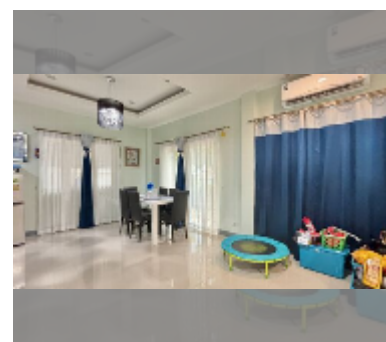

House For sale 3 bedroom 140 m² with land 240 m² in Patta Village, Pattaya

฿ 6,650,000

UNIT PARAMETERS:

UID	HS-5380
type	3 bedroom
size	140 m²
view	garden view
floors	2
quality	excellent
equipment: furniture, household appliances, kitchen appliances, air conditioner, television, washing-machine, refrigerator	

VILLAGE PARAMETERS:

district	East Pattaya
buildings	45
floors	2
built in	2014