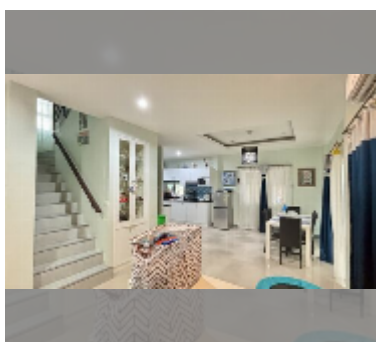

House For sale 3 bedroom 140 m² with land 240 m² in Patta Village, Pattaya

฿ 6,650,000

UNIT PARAMETERS:

UID	HS-5380
type	3 bedroom
size	140 m²
view	garden view
floors	2
quality	excellent
equipment: furniture, household appliances, kitchen appliances, air conditioner, television, washing-machine, refrigerator	

VILLAGE PARAMETERS:

district	East Pattaya
buildings	45
floors	2
built in	2014