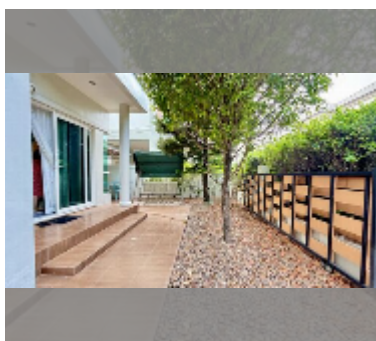

House For sale 3 bedroom 140 m² with land 240 m² in Patta Village, Pattaya

฿ 6,650,000

UNIT PARAMETERS:

UID	HS-5380
type	3 bedroom
size	140 m²
view	garden view
floors	2
quality	excellent
equipment: furniture, household appliances, kitchen appliances, air conditioner, television, washing-machine, refrigerator	

VILLAGE PARAMETERS:

district	East Pattaya
buildings	45
floors	2
built in	2014