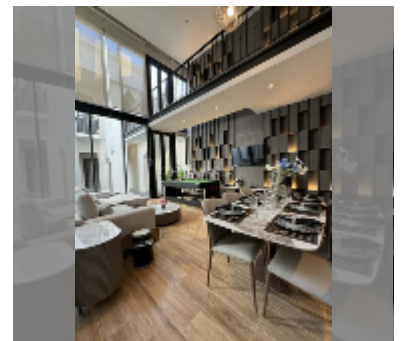

House For sale 4 bedroom 280 m² with land 232 m² in Inara villa, Pattaya

฿ 21,000,000

UNIT PARAMETERS:

UID	HS-5377
type	4 bedroom
size	280 m²
floors	2
quality	good
equipment: furniture, air conditioner, television, refrigerator	

VILLAGE PARAMETERS:

district	Thappraya
buildings	19
floors	2
built in	2022