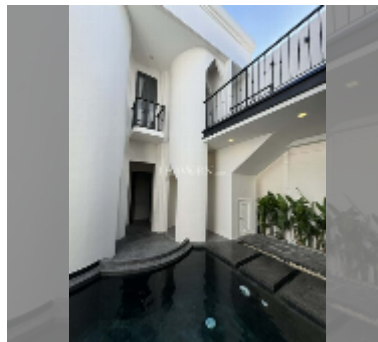

House For sale 4 bedroom 280 m² with land 232 m² in Inara villa, Pattaya

฿ 21,000,000

UNIT PARAMETERS:

UID	HS-5377
type	4 bedroom
size	280 m²
floors	2
quality	good
equipment: furniture, air conditioner, television, refrigerator	

VILLAGE PARAMETERS:

district	Thappraya
buildings	19
floors	2
built in	2022