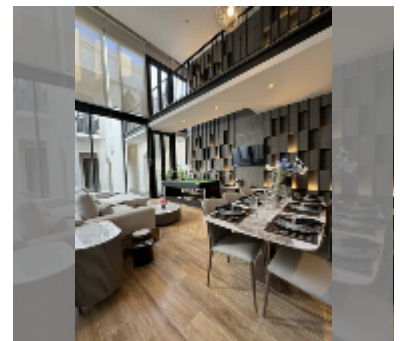

House For sale 4 bedroom 280 m² with land 232 m² in Inara villa, Pattaya

฿ 21,000,000

UNIT PARAMETERS:

UID	HS-5377
type	4 bedroom
size	280 m²
floors	2
quality	good
equipment: furniture, air conditioner, television, refrigerator	

VILLAGE PARAMETERS:

district	Thappraya
buildings	19
floors	2
built in	2022