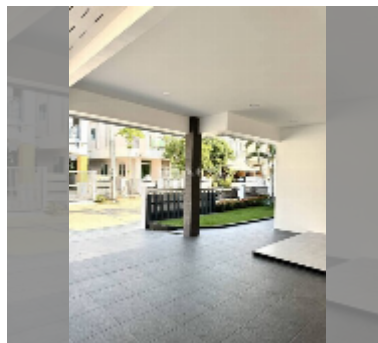

House For sale 2 bedroom 200 m² with land 200 m² in T.W. Park View, Pattaya

฿ 3,890,000

UNIT PARAMETERS:

UID	HS-5370
type	2 bedroom
size	200 m²
floors	1
quality	good
equipment: furniture, air conditioner	

VILLAGE PARAMETERS:

district	East Pattaya
built in	2020