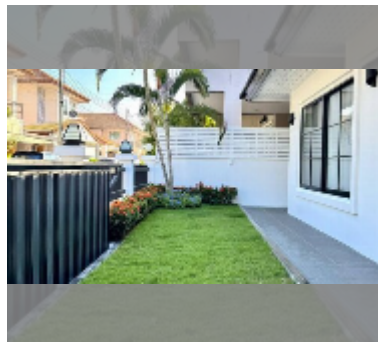

House For sale 2 bedroom 200 m² with land 200 m² in T.W. Park View, Pattaya

฿ 3,890,000

UNIT PARAMETERS:

UID	HS-5370
type	2 bedroom
size	200 m ²
floors	1
quality	good
equipment: furniture, air conditioner	

VILLAGE PARAMETERS:

district	East Pattaya
built in	2020

[details](#)