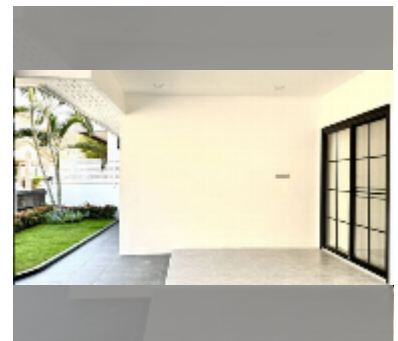

House For sale 2 bedroom 200 m² with land 200 m² in T.W. Park View, Pattaya

฿ 3,890,000

UNIT PARAMETERS:

UID	HS-5370
type	2 bedroom
size	200 m²
floors	1
quality	good
equipment: furniture, air conditioner	

VILLAGE PARAMETERS:

district	East Pattaya
built in	2020