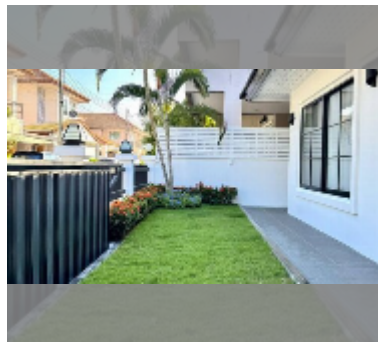

## House For sale 2 bedroom 200 m<sup>2</sup> with land 200 m<sup>2</sup> in T.W. Park View, Pattaya

**฿ 3,890,000**

**UNIT PARAMETERS:**

UID	HS-5370
type	2 bedroom
size	200 m <sup>2</sup>
floors	1
quality	good
equipment: furniture, air conditioner	

**VILLAGE PARAMETERS:**

district	East Pattaya
built in	2020

[details](#)