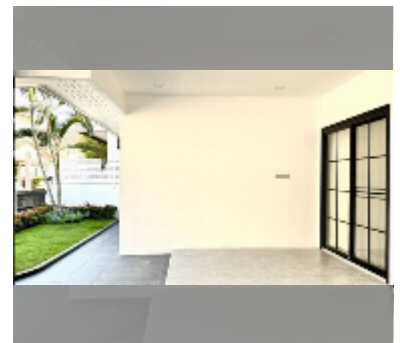

House For sale 2 bedroom 200 m² with land 200 m² in T.W. Park View, Pattaya

฿ 3,890,000

UNIT PARAMETERS:

UID	HS-5370
type	2 bedroom
size	200 m²
floors	1
quality	good
equipment: furniture, air conditioner	

VILLAGE PARAMETERS:

district	East Pattaya
built in	2020