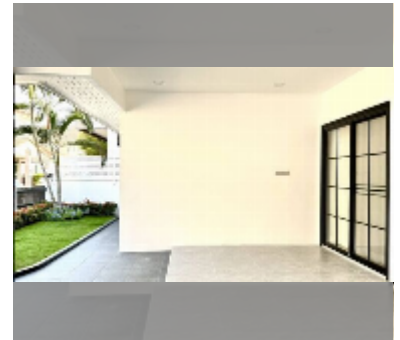

House For sale 2 bedroom 200 m² with land 200 m² in T.W. Park View, Pattaya

฿ 3,890,000

UNIT PARAMETERS:

UID	HS-5370
type	2 bedroom
size	200 m²
floors	1
quality	good
equipment: furniture, air conditioner	

VILLAGE PARAMETERS:

district	East Pattaya
built in	2020