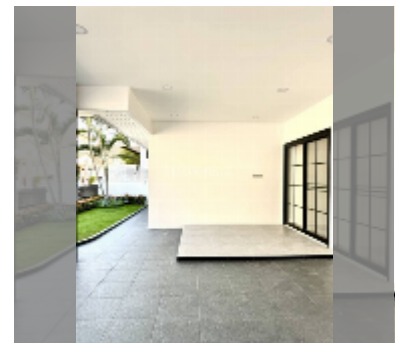

House For sale 2 bedroom 200 m² with land 200 m² in T.W. Park View, Pattaya

฿ 3,890,000

UNIT PARAMETERS:

UID	HS-5370
type	2 bedroom
size	200 m²
floors	1
quality	good
equipment: furniture, air conditioner	

VILLAGE PARAMETERS:

district	East Pattaya
built in	2020