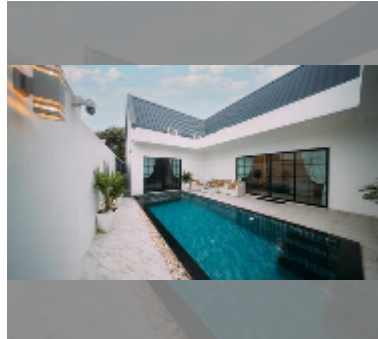

House For sale 3 bedroom 210 m² with land 376 m² in Celestial villa pattaya, Pattaya

฿ 9,900,000

UNIT PARAMETERS:

UID	HS-5369
type	3 bedroom
size	210 m²
floors	1
quality	good
equipment: furniture, air conditioner, television, refrigerator	

VILLAGE PARAMETERS:

district	East Pattaya
buildings	13
floors	2
built in	2023