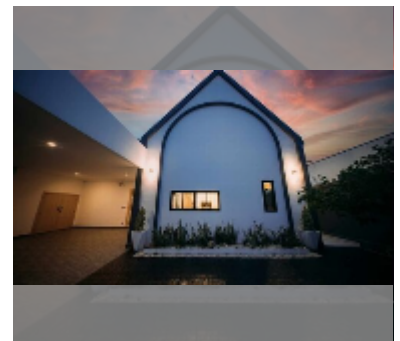

House For sale 3 bedroom 210 m² with land 376 m² in Celestial villa pattaya, Pattaya

฿ 9,900,000

UNIT PARAMETERS:

UID	HS-5369
type	3 bedroom
size	210 m²
floors	1
quality	good
equipment: furniture, air conditioner, television, refrigerator	

VILLAGE PARAMETERS:

district	East Pattaya
buildings	13
floors	2
built in	2023