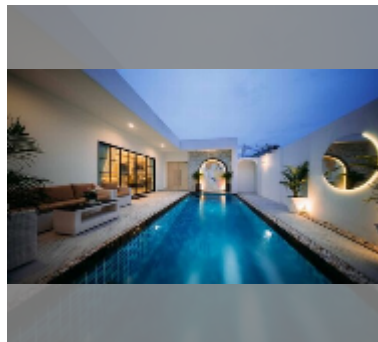

House For sale 3 bedroom 210 m² with land 376 m² in Celestial villa pattaya, Pattaya

฿ 9,900,000

UNIT PARAMETERS:

UID	HS-5369
type	3 bedroom
size	210 m²
floors	1
quality	good
equipment: furniture, air conditioner, television, refrigerator	

VILLAGE PARAMETERS:

district	East Pattaya
buildings	13
floors	2
built in	2023