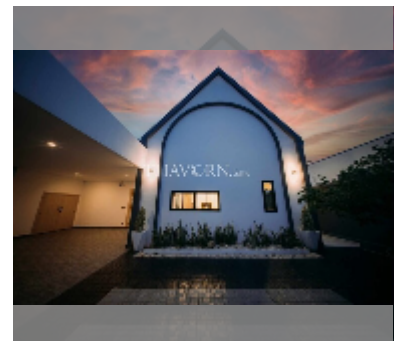

House For sale 3 bedroom 210 m² with land 376 m² in Celestial villa pattaya, Pattaya

฿ 9,900,000

UNIT PARAMETERS:

UID	HS-5369
type	3 bedroom
size	210 m²
floors	1
quality	good
equipment: furniture, air conditioner, television, refrigerator	

VILLAGE PARAMETERS:

district	East Pattaya
buildings	13
floors	2
built in	2023