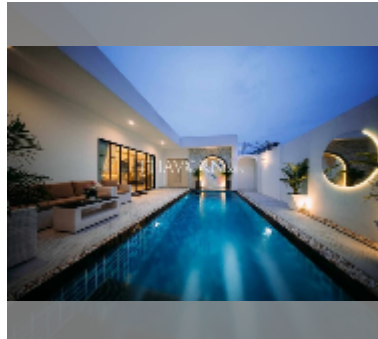

House For sale 3 bedroom 210 m² with land 376 m² in Celestial villa pattaya, Pattaya

฿ 9,900,000

UNIT PARAMETERS:

UID	HS-5369
type	3 bedroom
size	210 m²
floors	1
quality	good
equipment: furniture, air conditioner, television, refrigerator	

VILLAGE PARAMETERS:

district	East Pattaya
buildings	13
floors	2
built in	2023