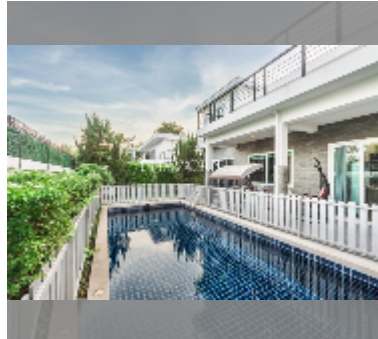

House For sale 4 bedroom 292 m² with land 500 m² in Mountain Village, Pattaya

฿ 8,600,000

UNIT PARAMETERS:

UID	HS-5359
type	4 bedroom
size	292 m²
floors	2
quality	good
equipment: furniture, air conditioner, internet, television, washing-machine, refrigerator	

VILLAGE PARAMETERS:

district	Bang Saray