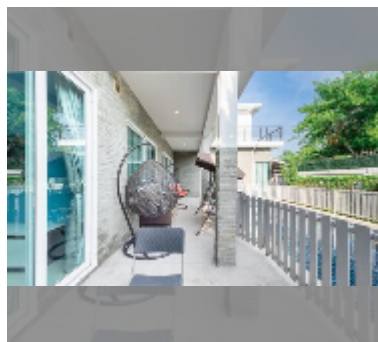

House For sale 4 bedroom 292 m² with land 500 m² in Mountain Village, Pattaya

฿ 7,900,000

UNIT PARAMETERS:

UID	HS-5359
type	4 bedroom
size	292 m²
floors	2
quality	good
equipment: furniture, air conditioner, internet, television, washing-machine, refrigerator	

VILLAGE PARAMETERS:

district	Bang Saray