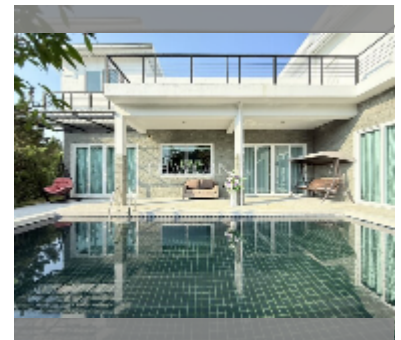

House For sale 4 bedroom 292 m² with land 500 m² in Mountain Village, Pattaya

฿ 8,600,000

UNIT PARAMETERS:

UID	HS-5359
type	4 bedroom
size	292 m²
floors	2
quality	good
equipment: furniture, air conditioner, internet, television, washing-machine, refrigerator	

VILLAGE PARAMETERS:

district	Bang Saray