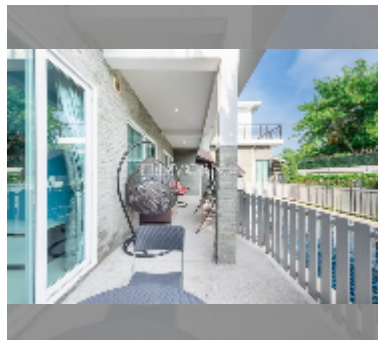

House For sale 4 bedroom 292 m² with land 500 m² in Mountain Village, Pattaya

฿ 8,600,000

UNIT PARAMETERS:

UID	HS-5359
type	4 bedroom
size	292 m²
floors	2
quality	good
equipment: furniture, air conditioner, internet, television, washing-machine, refrigerator	

VILLAGE PARAMETERS:

district	Bang Saray