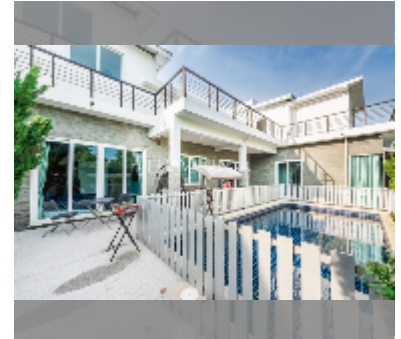

House For sale 4 bedroom 292 m² with land 500 m² in Mountain Village, Pattaya

฿ 8,600,000

UNIT PARAMETERS:

UID	HS-5359
type	4 bedroom
size	292 m²
floors	2
quality	good
equipment: furniture, air conditioner, internet, television, washing-machine, refrigerator	

VILLAGE PARAMETERS:

district	Bang Saray