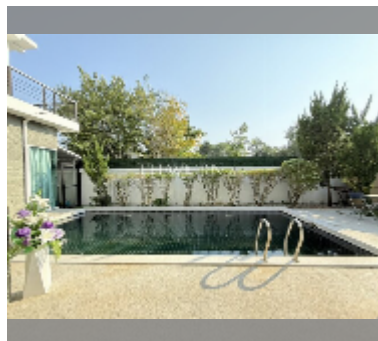

House For sale 4 bedroom 292 m² with land 500 m² in Mountain Village, Pattaya

฿ 8,600,000

UNIT PARAMETERS:

UID	HS-5359
type	4 bedroom
size	292 m²
floors	2
quality	good
equipment: furniture, air conditioner, internet, television, washing-machine, refrigerator	

VILLAGE PARAMETERS:

district	Bang Saray