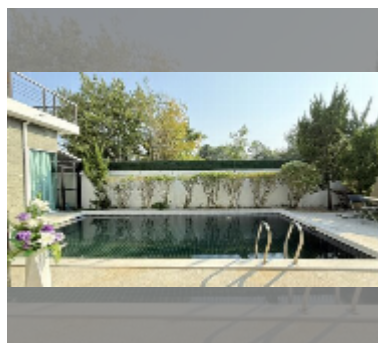

House For sale 4 bedroom 292 m² with land 500 m² in Mountain Village, Pattaya

฿ 7,900,000

UNIT PARAMETERS:

UID	HS-5359
type	4 bedroom
size	292 m²
floors	2
quality	good
equipment: furniture, air conditioner, internet, television, washing-machine, refrigerator	

VILLAGE PARAMETERS:

district	Bang Saray