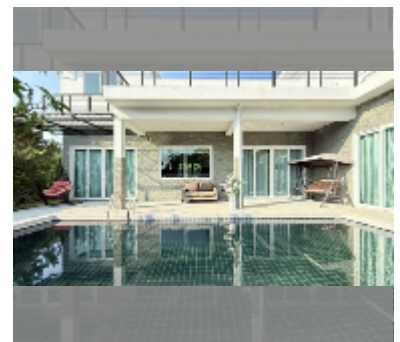

House For sale 4 bedroom 292 m² with land 500 m² in Mountain Village, Pattaya

฿ 7,900,000

UNIT PARAMETERS:

UID	HS-5359
type	4 bedroom
size	292 m²
floors	2
quality	good
equipment: furniture, air conditioner, internet, television, washing-machine, refrigerator	

VILLAGE PARAMETERS:

district	Bang Saray