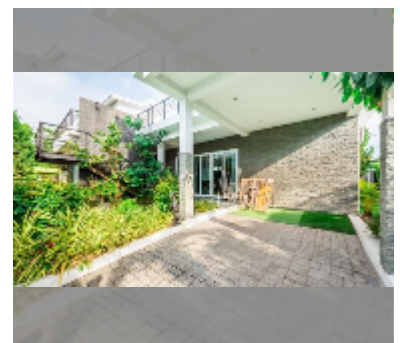

House For sale 4 bedroom 292 m² with land 500 m² in Mountain Village, Pattaya

฿ 7,900,000

UNIT PARAMETERS:

UID	HS-5359
type	4 bedroom
size	292 m²
floors	2
quality	good
equipment: furniture, air conditioner, internet, television, washing-machine, refrigerator	

VILLAGE PARAMETERS:

district	Bang Saray