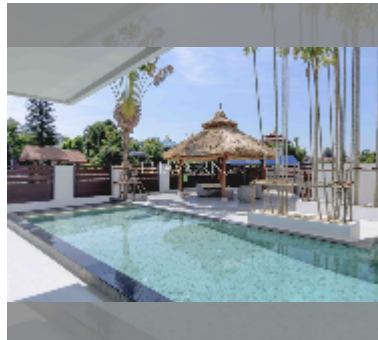

House For sale 8 bedroom 1000 m² with land 700 m² in Jomtien Yacht Club 1, Pattaya

฿ 58,000,000

UNIT PARAMETERS:

UID	HS-5355
type	8 bedroom
size	1000 m²
floors	2
quality	excellent
equipment: furniture, air conditioner, television, refrigerator	

VILLAGE PARAMETERS:

district	Na Jomtien
buildings	28
built in	1990