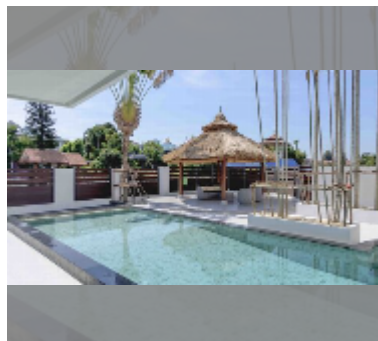

House For sale 8 bedroom 1000 m² with land 700 m² in Jomtien Yacht Club 1, Pattaya

฿ 58,000,000

UNIT PARAMETERS:

UID	HS-5355
type	8 bedroom
size	1000 m²
floors	2
quality	excellent
equipment: furniture, air conditioner, television, refrigerator	

VILLAGE PARAMETERS:

district	Na Jomtien
buildings	28
built in	1990