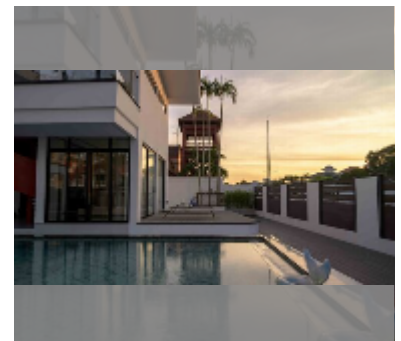

House For sale 8 bedroom 1000 m² with land 700 m² in Jomtien Yacht Club 1, Pattaya

฿ 58,000,000

UNIT PARAMETERS:

UID	HS-5355
type	8 bedroom
size	1000 m²
floors	2
quality	excellent
equipment: furniture, air conditioner, television, refrigerator	

VILLAGE PARAMETERS:

district	Na Jomtien
buildings	28
built in	1990