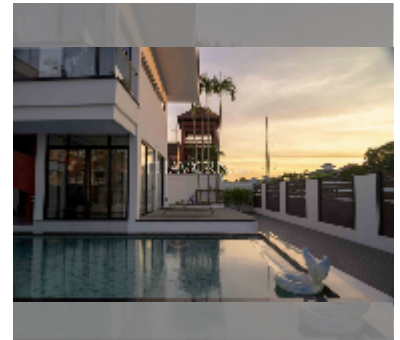

House For sale 8 bedroom 1000 m² with land 700 m² in Jomtien Yacht Club 1, Pattaya

฿ 58,000,000

UNIT PARAMETERS:

UID	HS-5355
type	8 bedroom
size	1000 m²
floors	2
quality	excellent
equipment: furniture, air conditioner, television, refrigerator	

VILLAGE PARAMETERS:

district	Na Jomtien
buildings	28
built in	1990