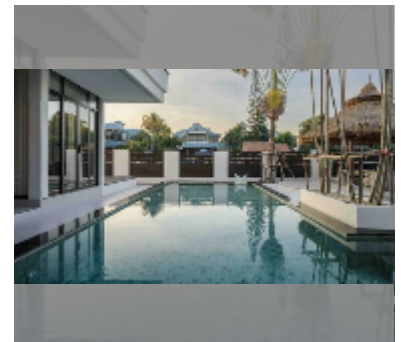

House For sale 8 bedroom 1000 m² with land 700 m² in Jomtien Yacht Club 1, Pattaya

฿ 58,000,000

UNIT PARAMETERS:

UID	HS-5355
type	8 bedroom
size	1000 m²
floors	2
quality	excellent
equipment: furniture, air conditioner, television, refrigerator	

VILLAGE PARAMETERS:

district	Na Jomtien
buildings	28
built in	1990