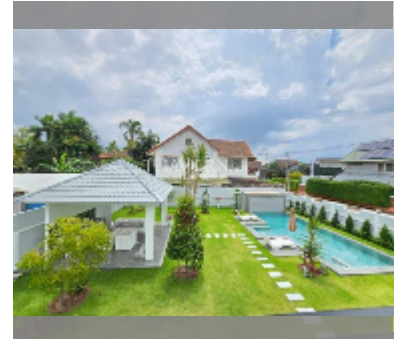

House For sale 5 bedroom 440 m² with land 760 m² in Central Park 4, Pattaya

฿ 12,900,000

UNIT PARAMETERS:

UID	HS-5354
type	5 bedroom
size	440 m ²
floors	2
quality	excellent
equipment: furniture, air conditioner, television, washing-machine, refrigerator	

VILLAGE PARAMETERS:

district	East Pattaya
built in	2014

[details](#)