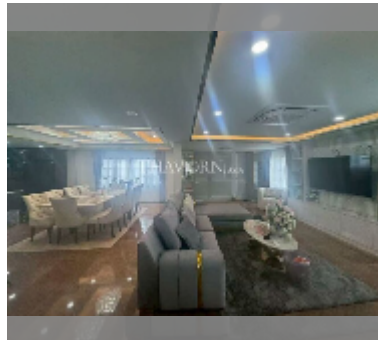

House For sale 5 bedroom 440 m² with land 760 m² in Central Park 4, Pattaya

฿ 12,900,000

UNIT PARAMETERS:

UID	HS-5354
type	5 bedroom
size	440 m²
floors	2
quality	excellent
equipment: furniture, air conditioner, television, washing-machine, refrigerator	

VILLAGE PARAMETERS:

district	East Pattaya
built in	2014