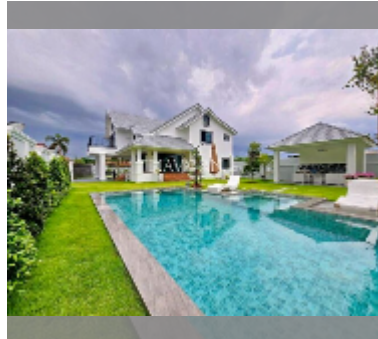

House For sale 5 bedroom 440 m² with land 760 m² in Central Park 4, Pattaya

฿ 12,900,000

UNIT PARAMETERS:

UID	HS-5354
type	5 bedroom
size	440 m ²
floors	2
quality	excellent
equipment: furniture, air conditioner, television, washing-machine, refrigerator	

VILLAGE PARAMETERS:

district	East Pattaya
built in	2014

[details](#)