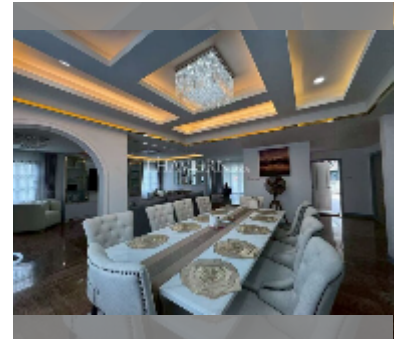

House For sale 5 bedroom 440 m² with land 760 m² in Central Park 4, Pattaya

฿ 12,900,000

UNIT PARAMETERS:

UID	HS-5354
type	5 bedroom
size	440 m²
floors	2
quality	excellent
equipment: furniture, air conditioner, television, washing-machine, refrigerator	

VILLAGE PARAMETERS:

district	East Pattaya
built in	2014