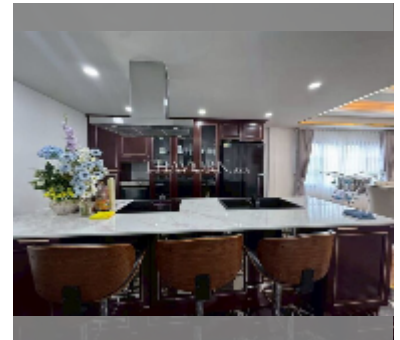

House For sale 5 bedroom 440 m² with land 760 m² in Central Park 4, Pattaya

฿ 12,900,000

UNIT PARAMETERS:

UID	HS-5354
type	5 bedroom
size	440 m²
floors	2
quality	excellent
equipment: furniture, air conditioner, television, washing-machine, refrigerator	

VILLAGE PARAMETERS:

district	East Pattaya
built in	2014