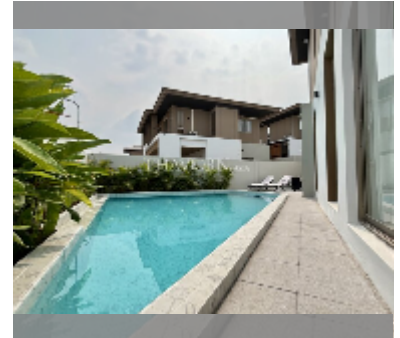

House For sale 5 bedroom 310 m² with land 388 m² in Horizon By Patta, Pattaya

฿ 18,500,000

UNIT PARAMETERS:

UID	HS-5351
type	5 bedroom
size	310 m²
view	pool view
floors	2
quality	excellent
equipment: furniture, air conditioner, refrigerator	
online viewing	yes

VILLAGE PARAMETERS:

district	East Pattaya
buildings	114
floors	2
maintenance	฿ 209,520/year