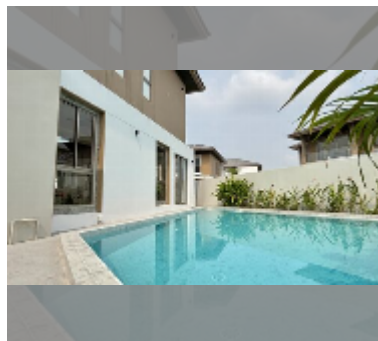

House For sale 5 bedroom 310 m² with land 388 m² in Horizon By Patta, Pattaya

฿ 18,500,000

UNIT PARAMETERS:

UID	HS-5351
type	5 bedroom
size	310 m²
view	pool view
floors	2
quality	excellent
equipment: furniture, air conditioner, refrigerator	
online viewing	yes

VILLAGE PARAMETERS:

district	East Pattaya
buildings	114
floors	2
maintenance	฿ 209,520/year