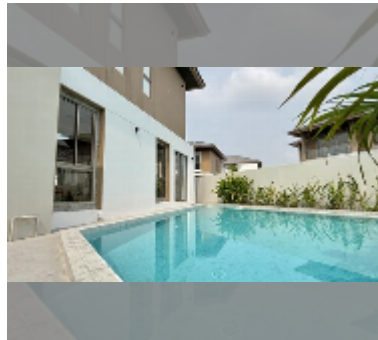

House For sale 5 bedroom 310 m² with land 388 m² in Horizon By Patta, Pattaya

฿ 18,500,000

UNIT PARAMETERS:

UID	HS-5351
type	5 bedroom
size	310 m²
view	pool view
floors	2
quality	excellent
equipment: furniture, air conditioner, refrigerator	
online viewing	yes

VILLAGE PARAMETERS:

district	East Pattaya
buildings	114
floors	2
maintenance	฿ 209,520/year