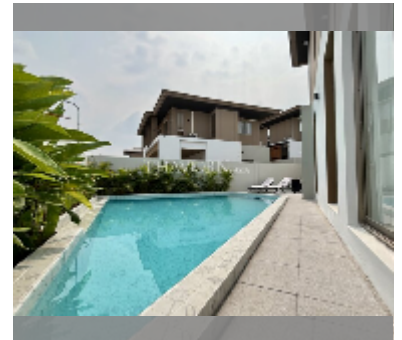

House For sale 5 bedroom 310 m² with land 388 m² in Horizon By Patta, Pattaya

฿ 18,500,000

UNIT PARAMETERS:

UID	HS-5351
type	5 bedroom
size	310 m²
view	pool view
floors	2
quality	excellent
equipment: furniture, air conditioner, refrigerator	
online viewing	yes

VILLAGE PARAMETERS:

district	East Pattaya
buildings	114
floors	2
maintenance	฿ 209,520/year