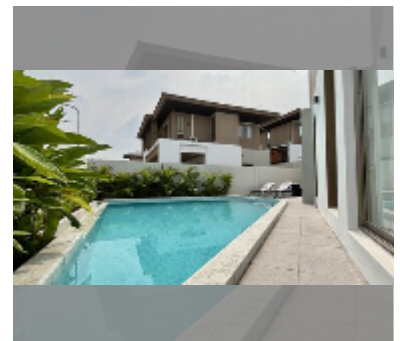

House For sale 5 bedroom 310 m² with land 388 m² in Horizon By Patta, Pattaya

฿ 18,500,000

UNIT PARAMETERS:

UID	HS-5351
type	5 bedroom
size	310 m²
view	pool view
floors	2
quality	excellent
equipment: furniture, air conditioner, refrigerator	
online viewing	yes

VILLAGE PARAMETERS:

district	East Pattaya
buildings	114
floors	2
maintenance	฿ 209,520/year