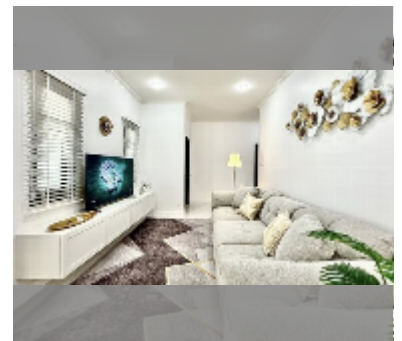

House For sale 3 bedroom 250 m² with land 402.4 m² in Thevi Resort Village, Pattaya

฿ 9,590,000

UNIT PARAMETERS:

UID	HS-5349
type	3 bedroom
size	250 m²
floors	1
quality	good
equipment: furniture, air conditioner, television, washing-machine, refrigerator	

VILLAGE PARAMETERS:

district	East Pattaya
buildings	30
floors	1
built in	2011