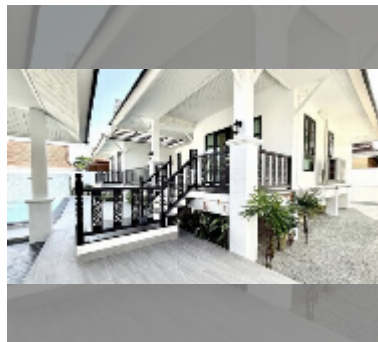

House For sale 3 bedroom 250 m² with land 402.4 m² in Thevi Resort Village, Pattaya

฿ 9,590,000

UNIT PARAMETERS:

UID	HS-5349
type	3 bedroom
size	250 m ²
floors	1
quality	good
equipment: furniture, air conditioner, television, washing-machine, refrigerator	

VILLAGE PARAMETERS:

district	East Pattaya
buildings	30
floors	1
built in	2011

[details](#)