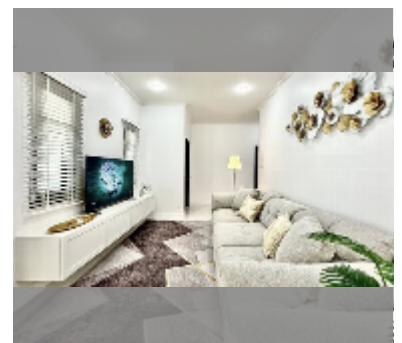

House For sale 3 bedroom 250 m² with land 402.4 m² in Thevi Resort Village, Pattaya

฿ 9,590,000

UNIT PARAMETERS:

UID	HS-5349
type	3 bedroom
size	250 m²
floors	1
quality	good
equipment: furniture, air conditioner, television, washing-machine, refrigerator	

VILLAGE PARAMETERS:

district	East Pattaya
buildings	30
floors	1
built in	2011