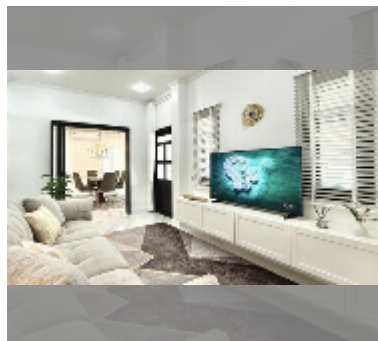

House For sale 3 bedroom 250 m² with land 402.4 m² in Thevi Resort Village, Pattaya

฿ 9,590,000

UNIT PARAMETERS:

UID	HS-5349
type	3 bedroom
size	250 m²
floors	1
quality	good
equipment: furniture, air conditioner, television, washing-machine, refrigerator	

VILLAGE PARAMETERS:

district	East Pattaya
buildings	30
floors	1
built in	2011