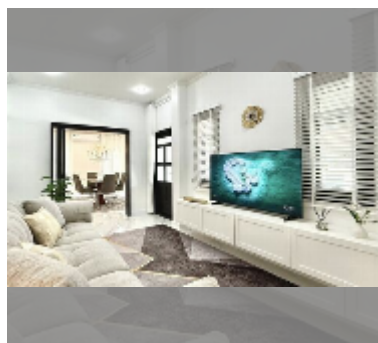

House For sale 3 bedroom 250 m² with land 402.4 m² in Thevi Resort Village, Pattaya

฿ 9,590,000

UNIT PARAMETERS:

UID	HS-5349
type	3 bedroom
size	250 m²
floors	1
quality	good
equipment: furniture, air conditioner, television, washing-machine, refrigerator	

VILLAGE PARAMETERS:

district	East Pattaya
buildings	30
floors	1
built in	2011