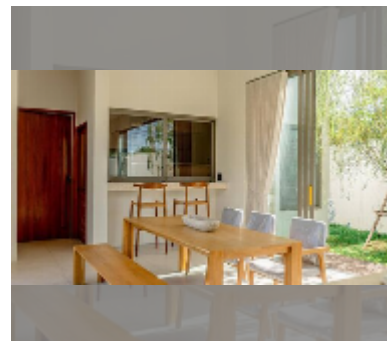

House For sale 4 bedroom 140.5 m² with land 560 m² in Thevi Resort Village, Pattaya

฿ 16,500,000

UNIT PARAMETERS:

UID	HS-5346
type	4 bedroom
size	140.5 m²
floors	1
quality	excellent
equipment: furniture, air conditioner, television, washing-machine, refrigerator	

VILLAGE PARAMETERS:

district	East Pattaya
buildings	30
floors	1
built in	2011