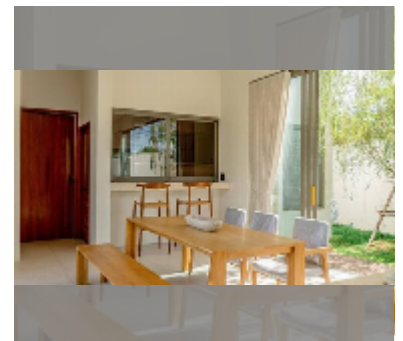

House For sale 4 bedroom 140.5 m² with land 560 m² in Thevi Resort Village, Pattaya

฿ 16,500,000

UNIT PARAMETERS:

UID	HS-5346
type	4 bedroom
size	140.5 m²
floors	1
quality	excellent
equipment: furniture, air conditioner, television, washing-machine, refrigerator	

VILLAGE PARAMETERS:

district	East Pattaya
buildings	30
floors	1
built in	2011