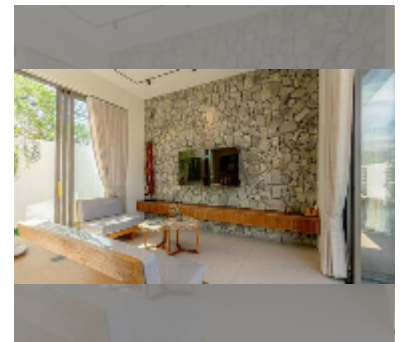

House For sale 4 bedroom 140.5 m² with land 560 m² in Thevi Resort Village, Pattaya

฿ 16,500,000

UNIT PARAMETERS:

UID	HS-5346
type	4 bedroom
size	140.5 m²
floors	1
quality	excellent
equipment: furniture, air conditioner, television, washing-machine, refrigerator	

VILLAGE PARAMETERS:

district	East Pattaya
buildings	30
floors	1
built in	2011