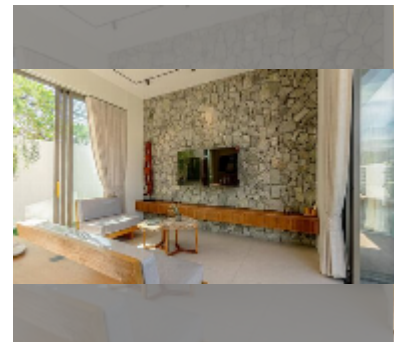

House For sale 4 bedroom 140.5 m² with land 560 m² in Thevi Resort Village, Pattaya

฿ 16,500,000

UNIT PARAMETERS:

UID	HS-5346
type	4 bedroom
size	140.5 m²
floors	1
quality	excellent
equipment: furniture, air conditioner, television, washing-machine, refrigerator	

VILLAGE PARAMETERS:

district	East Pattaya
buildings	30
floors	1
built in	2011