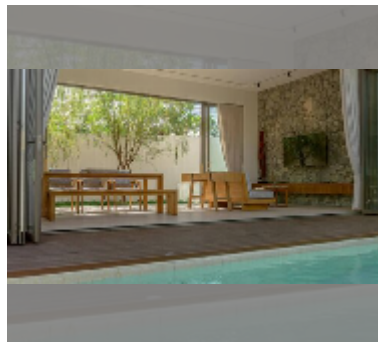

House For sale 4 bedroom 140.5 m² with land 560 m² in Thevi Resort Village, Pattaya

฿ 16,500,000

UNIT PARAMETERS:

UID	HS-5346
type	4 bedroom
size	140.5 m²
floors	1
quality	excellent
equipment: furniture, air conditioner, television, washing-machine, refrigerator	

VILLAGE PARAMETERS:

district	East Pattaya
buildings	30
floors	1
built in	2011