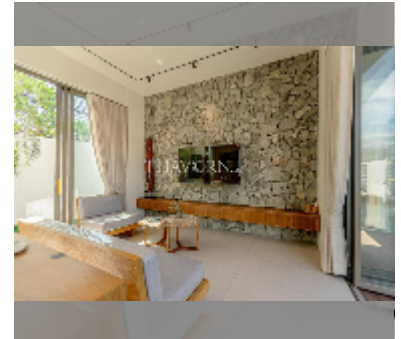

House For sale 4 bedroom 140.5 m² with land 560 m² in Thevi Resort Village, Pattaya

฿ 16,500,000

UNIT PARAMETERS:

UID	HS-5346
type	4 bedroom
size	140.5 m²
floors	1
quality	excellent
equipment: furniture, air conditioner, television, washing-machine, refrigerator	

VILLAGE PARAMETERS:

district	East Pattaya
buildings	30
floors	1
built in	2011