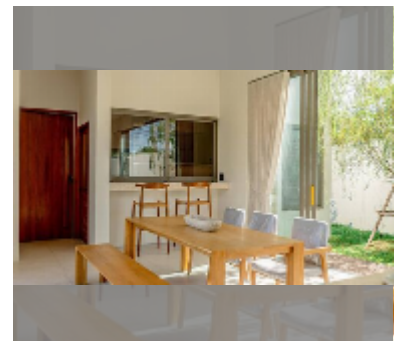

House For sale 4 bedroom 140.5 m² with land 560 m² in Thevi Resort Village, Pattaya

฿ 16,500,000

UNIT PARAMETERS:

UID	HS-5346
type	4 bedroom
size	140.5 m²
floors	1
quality	excellent
equipment: furniture, air conditioner, television, washing-machine, refrigerator	

VILLAGE PARAMETERS:

district	East Pattaya
buildings	30
floors	1
built in	2011