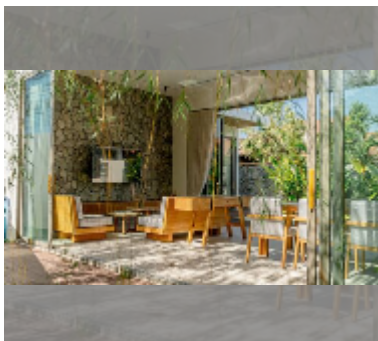

House For sale 4 bedroom 140.5 m² with land 560 m² in Thevi Resort Village, Pattaya

฿ 16,500,000

UNIT PARAMETERS:

UID	HS-5346
type	4 bedroom
size	140.5 m²
floors	1
quality	excellent
equipment: furniture, air conditioner, television, washing-machine, refrigerator	

VILLAGE PARAMETERS:

district	East Pattaya
buildings	30
floors	1
built in	2011