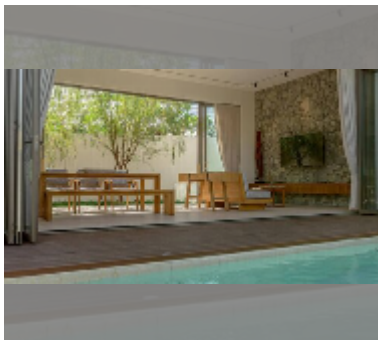

House For sale 4 bedroom 140.5 m² with land 560 m² in Thevi Resort Village, Pattaya

฿ 16,500,000

UNIT PARAMETERS:

UID	HS-5346
type	4 bedroom
size	140.5 m²
floors	1
quality	excellent
equipment: furniture, air conditioner, television, washing-machine, refrigerator	

VILLAGE PARAMETERS:

district	East Pattaya
buildings	30
floors	1
built in	2011