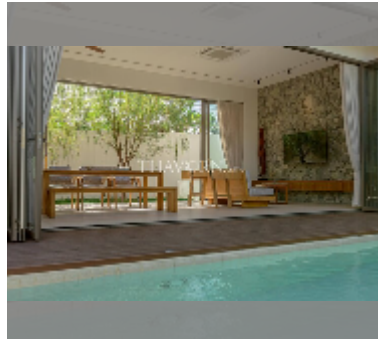

House For sale 4 bedroom 140.5 m² with land 560 m² in Thevi Resort Village, Pattaya

฿ 16,500,000

UNIT PARAMETERS:

UID	HS-5346
type	4 bedroom
size	140.5 m²
floors	1
quality	excellent
equipment: furniture, air conditioner, television, washing-machine, refrigerator	

VILLAGE PARAMETERS:

district	East Pattaya
buildings	30
floors	1
built in	2011