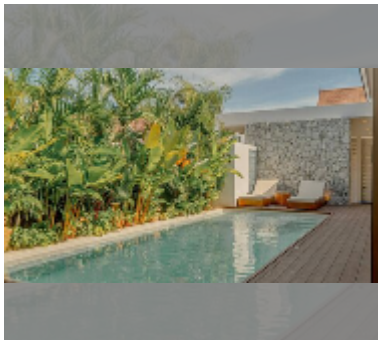

House For sale 4 bedroom 140.5 m² with land 560 m² in Thevi Resort Village, Pattaya

฿ 16,500,000

UNIT PARAMETERS:

UID	HS-5346
type	4 bedroom
size	140.5 m²
floors	1
quality	excellent
equipment: furniture, air conditioner, television, washing-machine, refrigerator	

VILLAGE PARAMETERS:

district	East Pattaya
buildings	30
floors	1
built in	2011