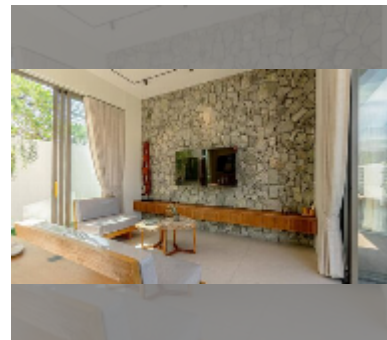

House For sale 4 bedroom 140.5 m² with land 560 m² in Thevi Resort Village, Pattaya

฿ 16,500,000

UNIT PARAMETERS:

UID	HS-5346
type	4 bedroom
size	140.5 m²
floors	1
quality	excellent
equipment: furniture, air conditioner, television, washing-machine, refrigerator	

VILLAGE PARAMETERS:

district	East Pattaya
buildings	30
floors	1
built in	2011