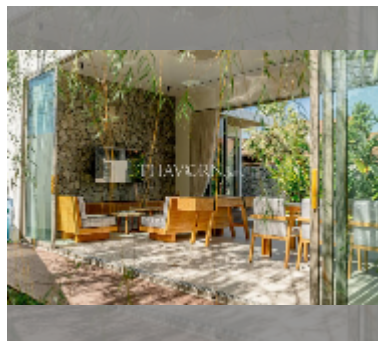

House For sale 4 bedroom 140.5 m² with land 560 m² in Thevi Resort Village, Pattaya

฿ 16,500,000

UNIT PARAMETERS:

UID	HS-5346
type	4 bedroom
size	140.5 m²
floors	1
quality	excellent
equipment: furniture, air conditioner, television, washing-machine, refrigerator	

VILLAGE PARAMETERS:

district	East Pattaya
buildings	30
floors	1
built in	2011