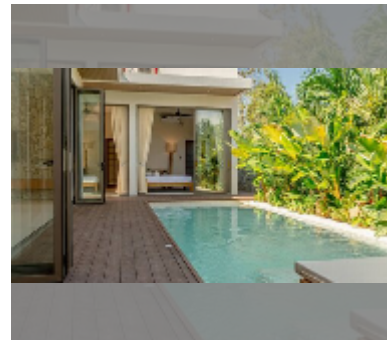

House For sale 4 bedroom 140.5 m² with land 560 m² in Thevi Resort Village, Pattaya

฿ 16,500,000

UNIT PARAMETERS:

UID	HS-5346
type	4 bedroom
size	140.5 m²
floors	1
quality	excellent
equipment: furniture, air conditioner, television, washing-machine, refrigerator	

VILLAGE PARAMETERS:

district	East Pattaya
buildings	30
floors	1
built in	2011