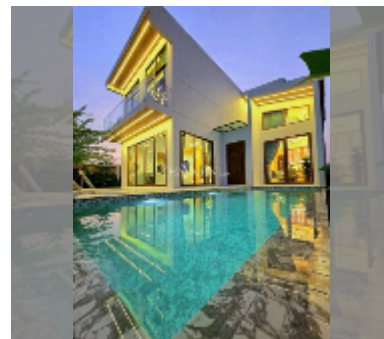

House For sale 5 bedroom 300 m² with land 434.8 m² in Atmos Prime Villa, Pattaya

฿ 13,250,000

UNIT PARAMETERS:

UID	HS-5337
type	5 bedroom
size	300 m²
floors	2

VILLAGE PARAMETERS:

district	East Pattaya
buildings	8
floors	2
built in	2026