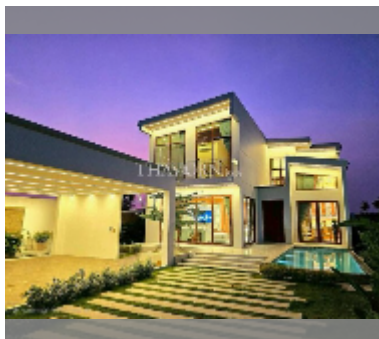

House For sale 5 bedroom 300 m² with land 434.8 m² in Atmos Prime Villa, Pattaya

฿ 13,250,000

UNIT PARAMETERS:

UID	HS-5337
type	5 bedroom
size	300 m²
floors	2

VILLAGE PARAMETERS:

district	East Pattaya
buildings	8
floors	2
built in	2026