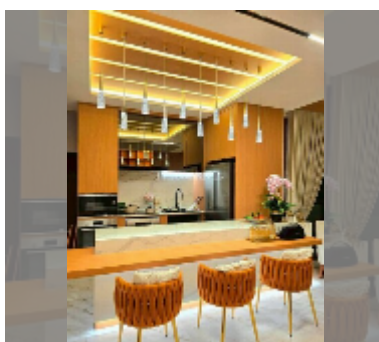

House For sale 5 bedroom 300 m² with land 434.8 m² in Atmos Prime Villa, Pattaya

฿ 13,250,000

UNIT PARAMETERS:

UID	HS-5337
type	5 bedroom
size	300 m²
floors	2

VILLAGE PARAMETERS:

district	East Pattaya
buildings	8
floors	2
built in	2026