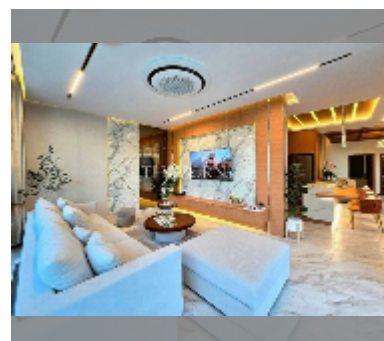

House For sale 5 bedroom 300 m² with land 434.8 m² in Atmos Prime Villa, Pattaya

฿ 13,250,000

UNIT PARAMETERS:

UID	HS-5337
type	5 bedroom
size	300 m²
floors	2

VILLAGE PARAMETERS:

district	East Pattaya
buildings	8
floors	2
built in	2026