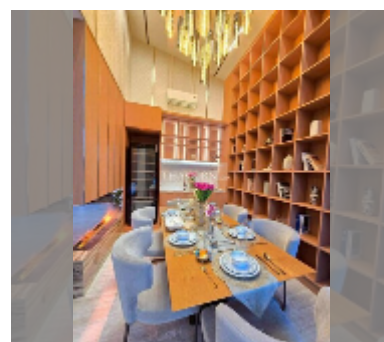

House For sale 5 bedroom 300 m² with land 434.8 m² in Atmos Prime Villa, Pattaya

฿ 13,250,000

UNIT PARAMETERS:

UID	HS-5337
type	5 bedroom
size	300 m²
floors	2

VILLAGE PARAMETERS:

district	East Pattaya
buildings	8
floors	2
built in	2026