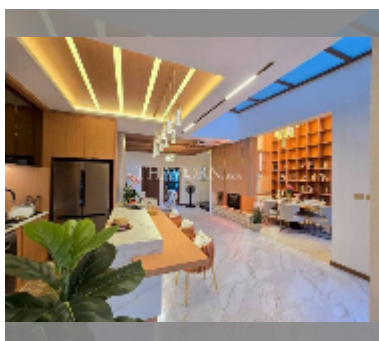

House For sale 5 bedroom 300 m² with land 434.8 m² in Atmos Prime Villa, Pattaya

฿ 13,250,000

UNIT PARAMETERS:

UID	HS-5337
type	5 bedroom
size	300 m²
floors	2

VILLAGE PARAMETERS:

district	East Pattaya
buildings	8
floors	2
built in	2026