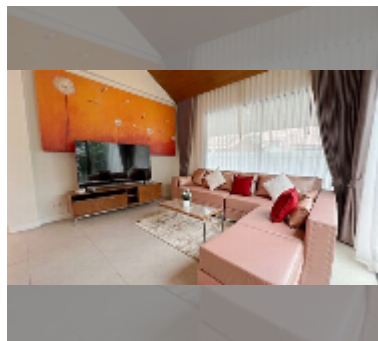

House For sale 2 bedroom 212 m² with land 224 m² in The Maple, Pattaya

฿ 5,900,000

UNIT PARAMETERS:

UID	HS-5334
type	2 bedroom
size	212 m²
view	pool view
floors	1
quality	good
equipment: furniture, air conditioner, television, washing-machine, refrigerator	

VILLAGE PARAMETERS:

district	Huay Yai
buildings	104
floors	1
built in	2020
maintenance	฿ 53,760/year