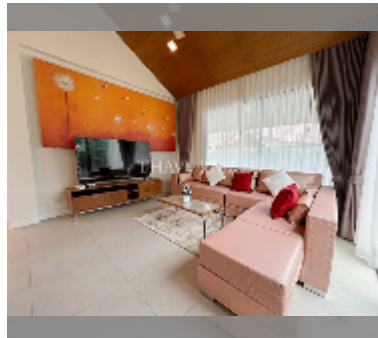

House For sale 2 bedroom 212 m² with land 224 m² in The Maple, Pattaya

฿ 5,900,000

UNIT PARAMETERS:

UID	HS-5334
type	2 bedroom
size	212 m²
view	pool view
floors	1
quality	good
equipment: furniture, air conditioner, television, washing-machine, refrigerator	

VILLAGE PARAMETERS:

district	Huay Yai
buildings	104
floors	1
built in	2020
maintenance	฿ 53,760/year