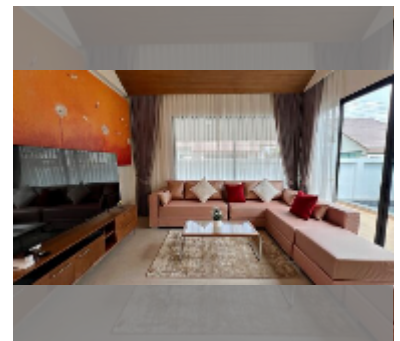

House For sale 2 bedroom 212 m² with land 224 m² in The Maple, Pattaya

฿ 5,900,000

UNIT PARAMETERS:

UID	HS-5334
type	2 bedroom
size	212 m²
view	pool view
floors	1
quality	good
equipment: furniture, air conditioner, television, washing-machine, refrigerator	

VILLAGE PARAMETERS:

district	Huay Yai
buildings	104
floors	1
built in	2020
maintenance	฿ 53,760/year