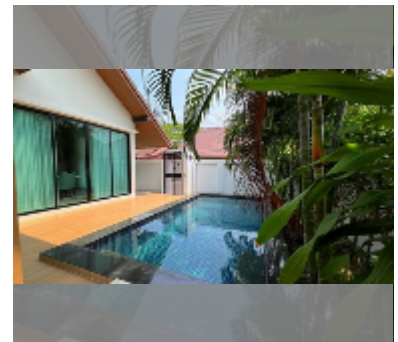

House For sale 2 bedroom 212 m² with land 224 m² in The Maple, Pattaya

฿ 5,900,000

UNIT PARAMETERS:

UID	HS-5334
type	2 bedroom
size	212 m²
view	pool view
floors	1
quality	good
equipment: furniture, air conditioner, television, washing-machine, refrigerator	

VILLAGE PARAMETERS:

district	Huay Yai
buildings	104
floors	1
built in	2020
maintenance	฿ 53,760/year