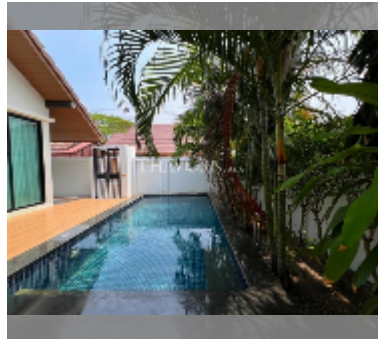

House For sale 2 bedroom 212 m² with land 224 m² in The Maple, Pattaya

฿ 5,900,000

UNIT PARAMETERS:

UID	HS-5334
type	2 bedroom
size	212 m²
view	pool view
floors	1
quality	good
equipment: furniture, air conditioner, television, washing-machine, refrigerator	

VILLAGE PARAMETERS:

district	Huay Yai
buildings	104
floors	1
built in	2020
maintenance	฿ 53,760/year