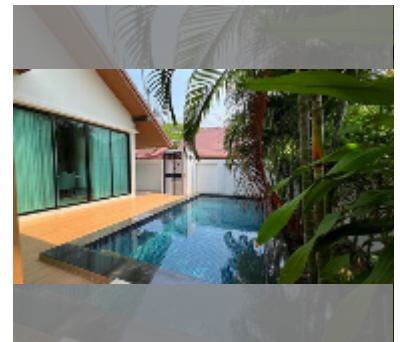

House For sale 2 bedroom 212 m² with land 224 m² in The Maple, Pattaya

฿ 5,900,000

UNIT PARAMETERS:

UID	HS-5334
type	2 bedroom
size	212 m²
view	pool view
floors	1
quality	good
equipment: furniture, air conditioner, television, washing-machine, refrigerator	

VILLAGE PARAMETERS:

district	Huay Yai
buildings	104
floors	1
built in	2020
maintenance	฿ 53,760/year