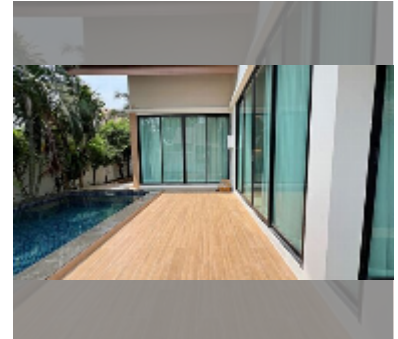

House For sale 2 bedroom 212 m² with land 224 m² in The Maple, Pattaya

฿ 5,900,000

UNIT PARAMETERS:

UID	HS-5334
type	2 bedroom
size	212 m²
view	pool view
floors	1
quality	good
equipment: furniture, air conditioner, television, washing-machine, refrigerator	

VILLAGE PARAMETERS:

district	Huay Yai
buildings	104
floors	1
built in	2020
maintenance	฿ 53,760/year