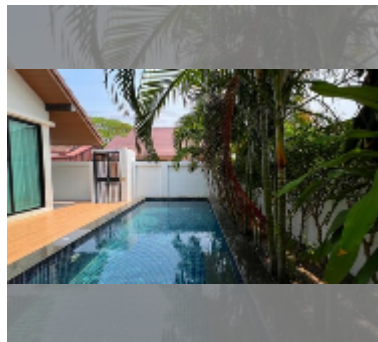

House For sale 2 bedroom 212 m² with land 224 m² in The Maple, Pattaya

฿ 5,900,000

UNIT PARAMETERS:

UID	HS-5334
type	2 bedroom
size	212 m²
view	pool view
floors	1
quality	good
equipment: furniture, air conditioner, television, washing-machine, refrigerator	

VILLAGE PARAMETERS:

district	Huay Yai
buildings	104
floors	1
built in	2020
maintenance	฿ 53,760/year