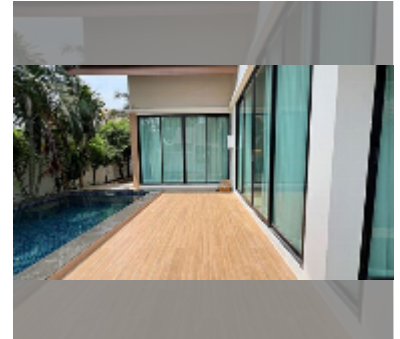

House For sale 2 bedroom 212 m² with land 224 m² in The Maple, Pattaya

฿ 5,900,000

UNIT PARAMETERS:

UID	HS-5334
type	2 bedroom
size	212 m²
view	pool view
floors	1
quality	good
equipment: furniture, air conditioner, television, washing-machine, refrigerator	

VILLAGE PARAMETERS:

district	Huay Yai
buildings	104
floors	1
built in	2020
maintenance	฿ 53,760/year