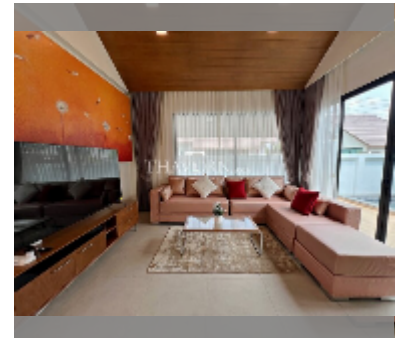

House For sale 2 bedroom 212 m² with land 224 m² in The Maple, Pattaya

฿ 5,900,000

UNIT PARAMETERS:

UID	HS-5334
type	2 bedroom
size	212 m²
view	pool view
floors	1
quality	good
equipment: furniture, air conditioner, television, washing-machine, refrigerator	

VILLAGE PARAMETERS:

district	Huay Yai
buildings	104
floors	1
built in	2020
maintenance	฿ 53,760/year