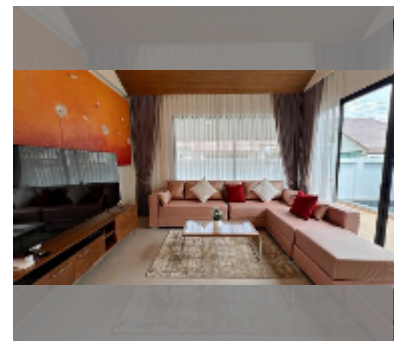

House For sale 2 bedroom 212 m² with land 224 m² in The Maple, Pattaya

฿ 5,900,000

UNIT PARAMETERS:

UID	HS-5334
type	2 bedroom
size	212 m²
view	pool view
floors	1
quality	good
equipment: furniture, air conditioner, television, washing-machine, refrigerator	

VILLAGE PARAMETERS:

district	Huay Yai
buildings	104
floors	1
built in	2020
maintenance	฿ 53,760/year