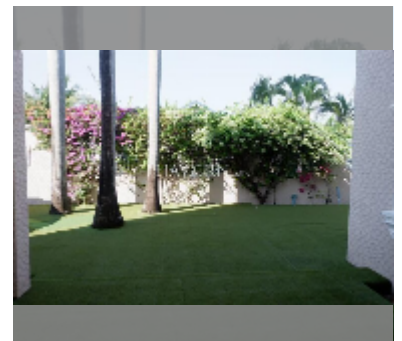

House For sale 2 bedroom 200 m² with land 200 m² in The Village of Santa Maria, Pattaya

฿ 6,000,000

UNIT PARAMETERS:

UID	HS-5329
type	2 bedroom
size	200 m²
view	pool view
floors	1

equipment: furniture, air conditioner, television, refrigerator

VILLAGE PARAMETERS:

district	East Pattaya
buildings	27
built in	2015