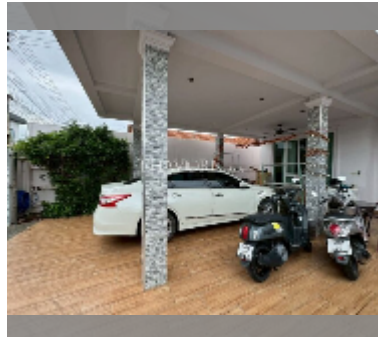

## House For sale 5 bedroom 280 m<sup>2</sup> with land 240 m<sup>2</sup> in Suksabai Villa, Pattaya

**฿ 10,900,000**

**UNIT PARAMETERS:**

UID	HS-5327
type	5 bedroom
size	280 m <sup>2</sup>
view	city view
floors	2
quality	good
equipment: furniture, air conditioner, television, refrigerator	

**VILLAGE PARAMETERS:**

district	Central Pattaya
buildings	235
built in	2006

[details](#)