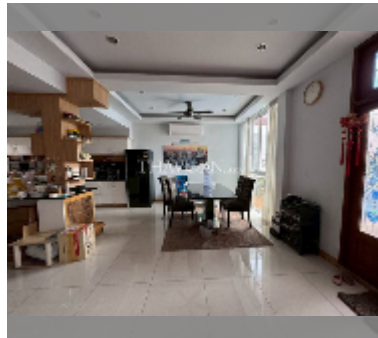

House For sale 5 bedroom 280 m² with land 240 m² in Suksabai Villa, Pattaya

฿ 10,900,000

UNIT PARAMETERS:

UID	HS-5327
type	5 bedroom
size	280 m²
view	city view
floors	2
quality	good
equipment: furniture, air conditioner, television, refrigerator	

VILLAGE PARAMETERS:

district	Central Pattaya
buildings	235
built in	2006