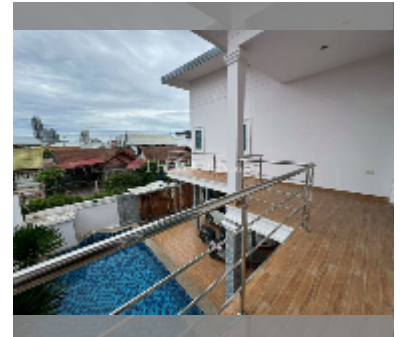

House For sale 5 bedroom 280 m² with land 240 m² in Suksabai Villa, Pattaya

฿ 10,900,000

UNIT PARAMETERS:

UID	HS-5327
type	5 bedroom
size	280 m²
view	city view
floors	2
quality	good
equipment: furniture, air conditioner, television, refrigerator	

VILLAGE PARAMETERS:

district	Central Pattaya
buildings	235
built in	2006