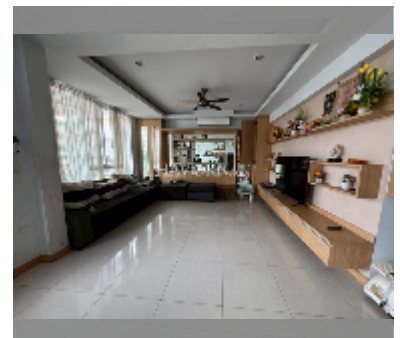

House For sale 5 bedroom 280 m² with land 240 m² in Suksabai Villa, Pattaya

฿ 10,900,000

UNIT PARAMETERS:

UID	HS-5327
type	5 bedroom
size	280 m²
view	city view
floors	2
quality	good
equipment: furniture, air conditioner, television, refrigerator	

VILLAGE PARAMETERS:

district	Central Pattaya
buildings	235
built in	2006