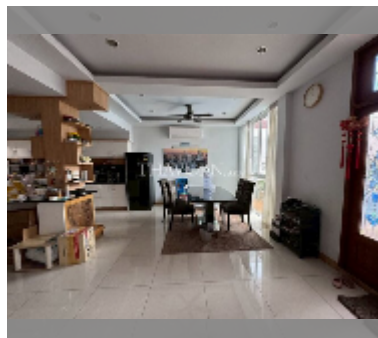

House For sale 5 bedroom 280 m² with land 240 m² in Suksabai Villa, Pattaya

฿ 10,900,000

UNIT PARAMETERS:

UID	HS-5327
type	5 bedroom
size	280 m²
view	city view
floors	2
quality	good
equipment: furniture, air conditioner, television, refrigerator	

VILLAGE PARAMETERS:

district	Central Pattaya
buildings	235
built in	2006