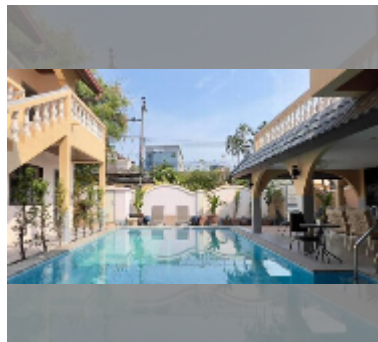

House For sale 12 bedroom 350 m² with land 516 m² , Pattaya

฿ 19,000,000

UNIT PARAMETERS:

UID	HS-5324
type	12 bedroom
size	350 m ²
view	city view
floors	2

PROJECT PARAMETERS:

[details](#)