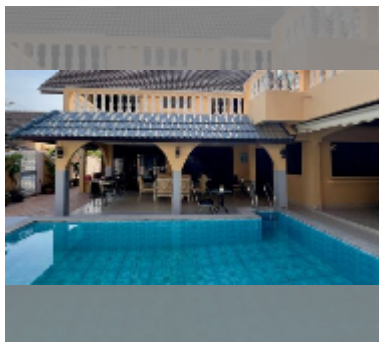

House For sale 12 bedroom 350 m² with land 516 m² , Pattaya

฿ 19,000,000

UNIT PARAMETERS:

UID	HS-5324
type	12 bedroom
size	350 m ²
view	city view
floors	2

PROJECT PARAMETERS:

details