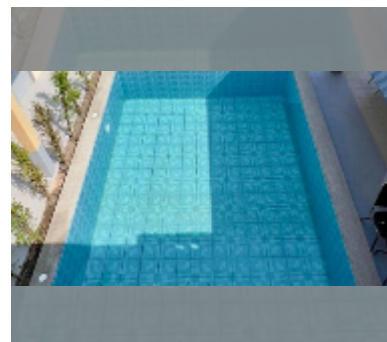

House For sale 12 bedroom 350 m² with land 516 m² , Pattaya

฿ 19,000,000

UNIT PARAMETERS:

UID	HS-5324
type	12 bedroom
size	350 m ²
view	city view
floors	2

PROJECT PARAMETERS:

details