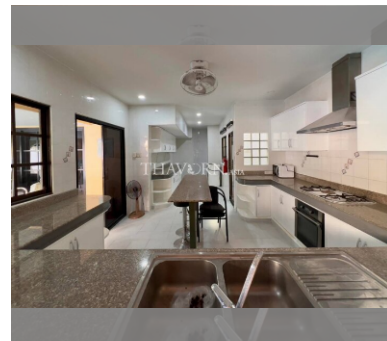

House For sale 12 bedroom 350 m² with land 516 m² , Pattaya

฿ 19,000,000

UNIT PARAMETERS:

UID	HS-5324
type	12 bedroom
size	350 m ²
floors	2
view	city view
quality	not chosen

VILLAGE PARAMETERS:

details