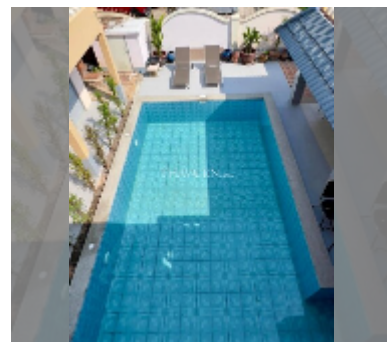

House For sale 12 bedroom 350 m² with land 516 m² , Pattaya

฿ 19,000,000

UNIT PARAMETERS:

UID	HS-5324
type	12 bedroom
size	350 m ²
view	city view
floors	2

PROJECT PARAMETERS:

[details](#)