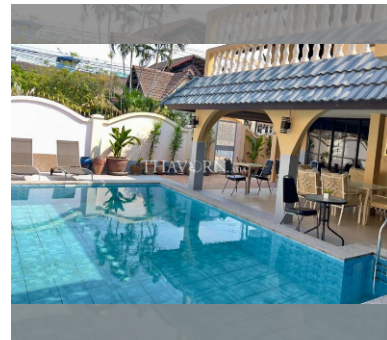

House For sale 12 bedroom 350 m² with land 516 m² , Pattaya

฿ 19,000,000

UNIT PARAMETERS:

UID	HS-5324
type	12 bedroom
size	350 m ²
floors	2
view	city view
quality	not chosen

VILLAGE PARAMETERS:

details