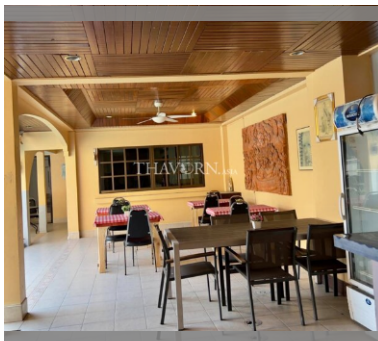

House For sale 12 bedroom 350 m² with land 516 m² , Pattaya

฿ 19,000,000

UNIT PARAMETERS:

UID	HS-5324
type	12 bedroom
size	350 m ²
floors	2
view	city view
quality	not chosen

VILLAGE PARAMETERS:

details