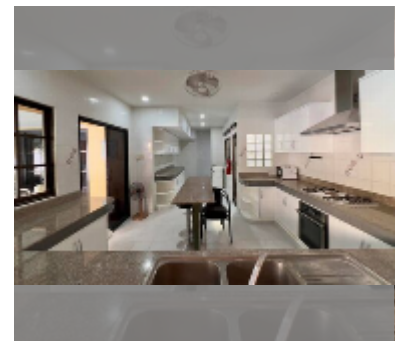

House For sale 12 bedroom 350 m² with land 516 m² , Pattaya

฿ 19,000,000

UNIT PARAMETERS:

UID	HS-5324
type	12 bedroom
size	350 m ²
view	city view
floors	2

PROJECT PARAMETERS:

[details](#)