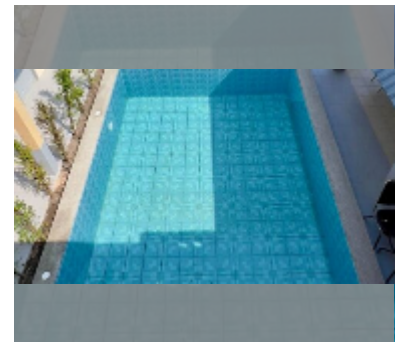

House For sale 12 bedroom 350 m² with land 516 m² , Pattaya

฿ 19,000,000

UNIT PARAMETERS:

UID	HS-5324
type	12 bedroom
size	350 m ²
view	city view
floors	2

PROJECT PARAMETERS:

[details](#)