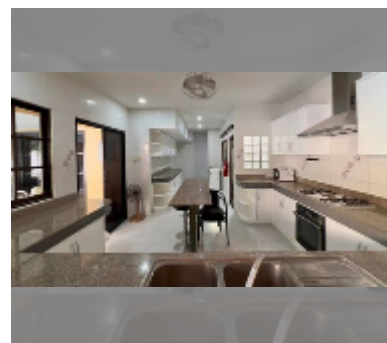

House For sale 12 bedroom 350 m² with land 516 m² , Pattaya

฿ 19,000,000

UNIT PARAMETERS:

UID	HS-5324
type	12 bedroom
size	350 m ²
view	city view
floors	2

PROJECT PARAMETERS:

details