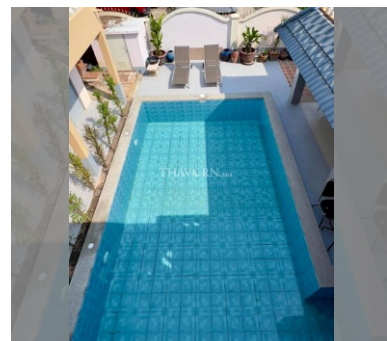

House For sale 12 bedroom 350 m² with land 516 m² , Pattaya

฿ 19,000,000

UNIT PARAMETERS:

UID	HS-5324
type	12 bedroom
size	350 m ²
floors	2
view	city view
quality	not chosen

VILLAGE PARAMETERS:

details