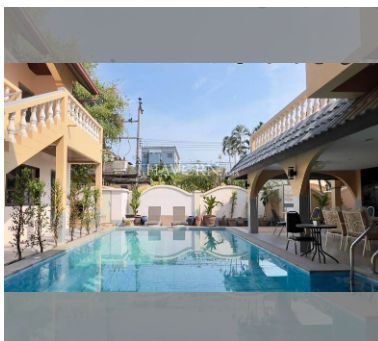

House For sale 12 bedroom 350 m² with land 516 m² , Pattaya

฿ 19,000,000

UNIT PARAMETERS:

UID	HS-5324
type	12 bedroom
size	350 m ²
floors	2
view	city view
quality	not chosen

VILLAGE PARAMETERS:

details