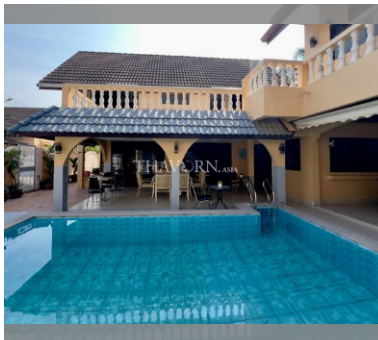

House For sale 12 bedroom 350 m² with land 516 m² , Pattaya

฿ 19,000,000

UNIT PARAMETERS:

UID	HS-5324
type	12 bedroom
size	350 m ²
floors	2
view	city view
quality	not chosen

VILLAGE PARAMETERS:

details