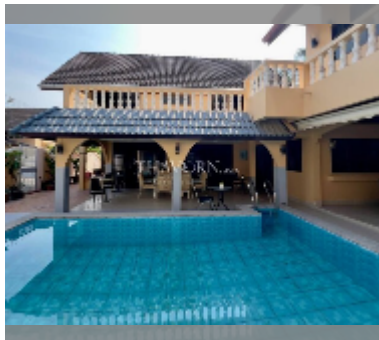

House For sale 12 bedroom 350 m² with land 516 m² , Pattaya

฿ 19,000,000

UNIT PARAMETERS:

UID	HS-5324
type	12 bedroom
size	350 m ²
view	city view
floors	2

PROJECT PARAMETERS:

[details](#)