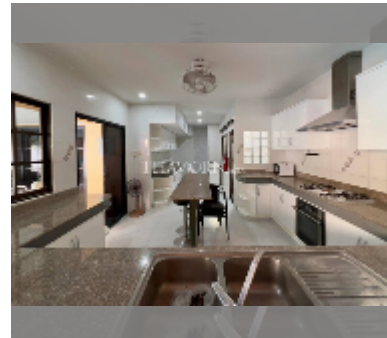

House For sale 12 bedroom 350 m² with land 516 m² , Pattaya

฿ 19,000,000

UNIT PARAMETERS:

UID	HS-5324
type	12 bedroom
size	350 m ²
view	city view
floors	2

PROJECT PARAMETERS:

[details](#)