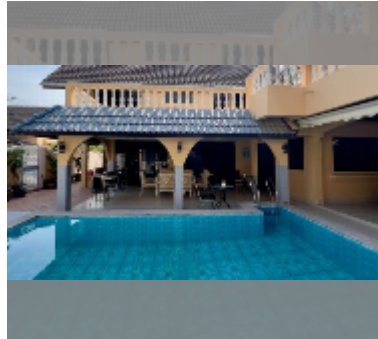

House For sale 12 bedroom 350 m² with land 516 m² , Pattaya

฿ 19,000,000

UNIT PARAMETERS:

UID	HS-5324
type	12 bedroom
size	350 m ²
view	city view
floors	2

PROJECT PARAMETERS:

[details](#)