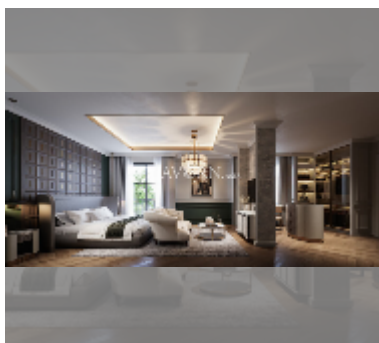

House For sale 5 bedroom 387 m² with land 370.4 m² in REKHA, Pattaya

฿ 21,700,000

UNIT PARAMETERS:

UID	HS-5316
type	5 bedroom
size	387 m²
floors	2

VILLAGE PARAMETERS:

district	East Pattaya
buildings	40
floors	2
start of construction	2025
built in	2027