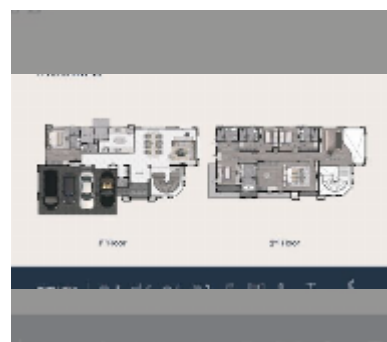

## House For sale 5 bedroom 387 m<sup>2</sup> with land 370.4 m<sup>2</sup> in REKHA, Pattaya

**฿ 21,700,000**

**UNIT PARAMETERS:**

UID	HS-5316
type	5 bedroom
size	387 m <sup>2</sup>
floors	2

**VILLAGE PARAMETERS:**

district	East Pattaya
buildings	40
floors	2
start of construction	2025
built in	2027

[details](#)