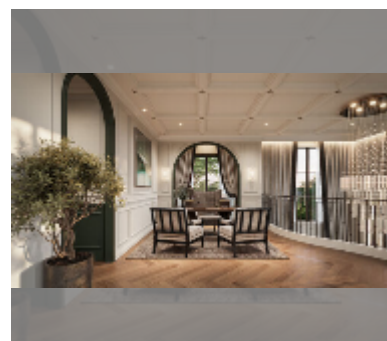

House For sale 5 bedroom 387 m² with land 370.4 m² in REKHA, Pattaya

฿ 21,700,000

UNIT PARAMETERS:

UID	HS-5316
type	5 bedroom
size	387 m²
floors	2

VILLAGE PARAMETERS:

district	East Pattaya
buildings	40
floors	2
start of construction	2025
built in	2027