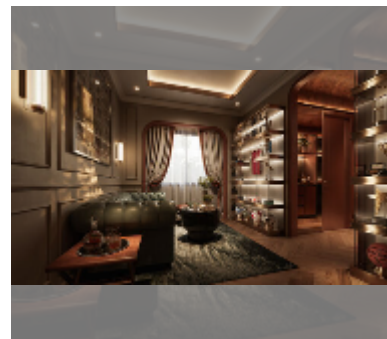

House For sale 5 bedroom 387 m² with land 370.4 m² in REKHA, Pattaya

฿ 21,700,000

UNIT PARAMETERS:

UID	HS-5316
type	5 bedroom
size	387 m²
floors	2

VILLAGE PARAMETERS:

district	East Pattaya
buildings	40
floors	2
start of construction	2025
built in	2027