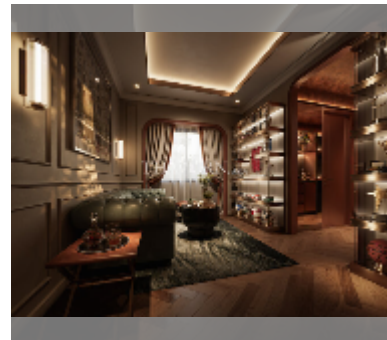

House For sale 5 bedroom 387 m² with land 370.4 m² in REKHA, Pattaya

฿ 21,700,000

UNIT PARAMETERS:

UID	HS-5316
type	5 bedroom
size	387 m²
floors	2

VILLAGE PARAMETERS:

district	East Pattaya
buildings	40
floors	2
start of construction	2025
built in	2027