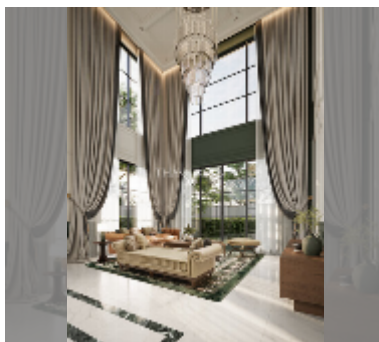

House For sale 5 bedroom 387 m² with land 370.4 m² in REKHA, Pattaya

฿ 21,700,000

UNIT PARAMETERS:

UID	HS-5316
type	5 bedroom
size	387 m²
floors	2

VILLAGE PARAMETERS:

district	East Pattaya
buildings	40
floors	2
start of construction	2025
built in	2027