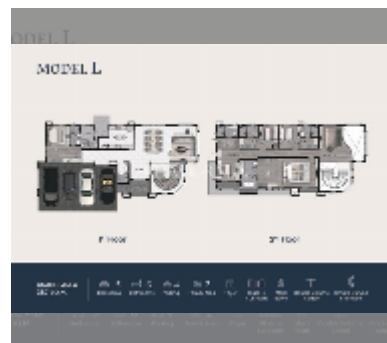

## House For sale 5 bedroom 387 m<sup>2</sup> with land 370.4 m<sup>2</sup> in REKHA, Pattaya

**฿ 21,700,000**

**UNIT PARAMETERS:**

UID	HS-5316
type	5 bedroom
size	387 m <sup>2</sup>
floors	2

**VILLAGE PARAMETERS:**

district	East Pattaya
buildings	40
floors	2
start of construction	2025
built in	2027

[details](#)