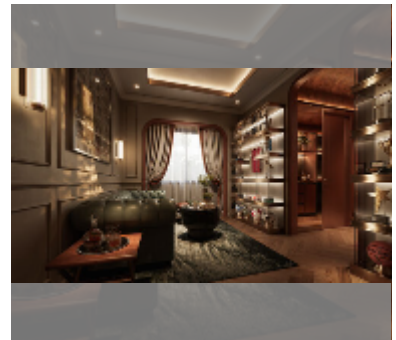

House For sale 5 bedroom 387 m² with land 404.4 m² in REKHA, Pattaya

฿ 31,950,000

UNIT PARAMETERS:

UID	HS-5315
type	5 bedroom
size	387 m ²
floors	2

VILLAGE PARAMETERS:

district	East Pattaya
buildings	40
floors	2
start of construction	2025
built in	2027