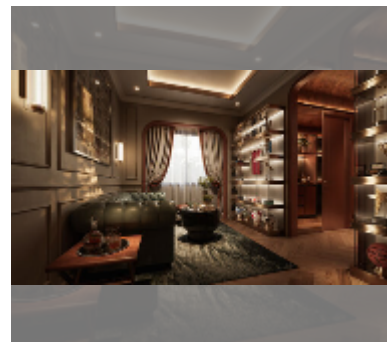

House For sale 5 bedroom 387 m² with land 404.4 m² in REKHA, Pattaya

฿ 31,950,000

UNIT PARAMETERS:

UID	HS-5315
type	5 bedroom
size	387 m²
floors	2

VILLAGE PARAMETERS:

district	East Pattaya
buildings	40
floors	2
start of construction	2025
built in	2027