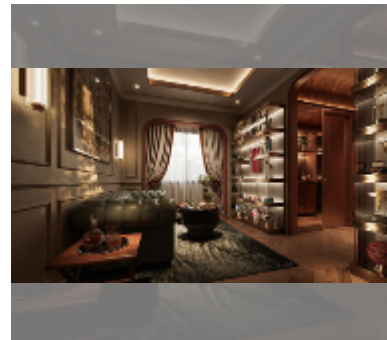

House For sale 5 bedroom 387 m² with land 404.4 m² in REKHA, Pattaya

฿ 31,950,000

UNIT PARAMETERS:

UID	HS-5315
type	5 bedroom
size	387 m ²
floors	2

VILLAGE PARAMETERS:

district	East Pattaya
buildings	40
floors	2
start of construction	2025
built in	2027