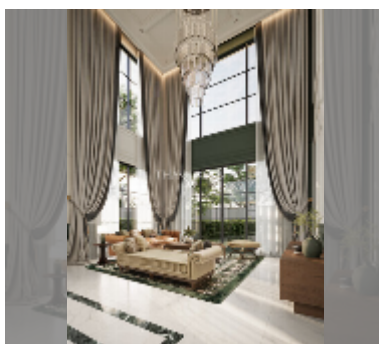

House For sale 5 bedroom 387 m² with land 404.4 m² in REKHA, Pattaya

฿ 31,950,000

UNIT PARAMETERS:

UID	HS-5315
type	5 bedroom
size	387 m²
floors	2

VILLAGE PARAMETERS:

district	East Pattaya
buildings	40
floors	2
start of construction	2025
built in	2027