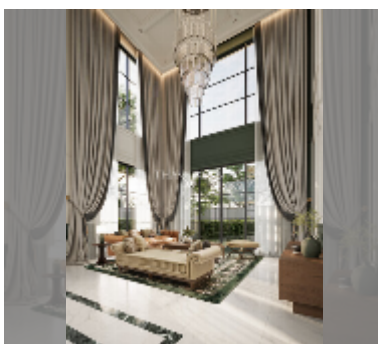

House For sale 5 bedroom 387 m² with land 404.4 m² in REKHA, Pattaya

฿ 31,950,000

UNIT PARAMETERS:

UID	HS-5315
type	5 bedroom
size	387 m²
floors	2

VILLAGE PARAMETERS:

district	East Pattaya
buildings	40
floors	2
start of construction	2025
built in	2027