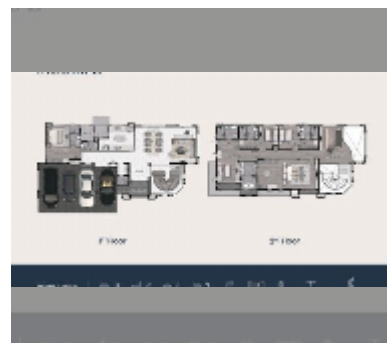

House For sale 5 bedroom 387 m² with land 404.4 m² in REKHA, Pattaya

฿ 31,950,000

UNIT PARAMETERS:

UID	HS-5315
type	5 bedroom
size	387 m ²
floors	2

VILLAGE PARAMETERS:

district	East Pattaya
buildings	40
floors	2
start of construction	2025
built in	2027