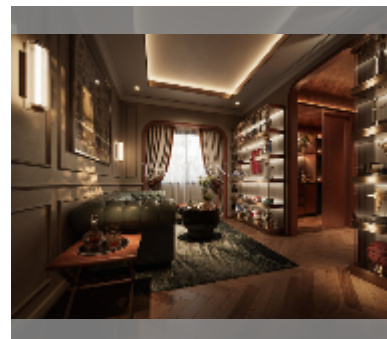

House For sale 5 bedroom 387 m² with land 404.4 m² in REKHA, Pattaya

฿ 31,950,000

UNIT PARAMETERS:

UID	HS-5315
type	5 bedroom
size	387 m²
floors	2

VILLAGE PARAMETERS:

district	East Pattaya
buildings	40
floors	2
start of construction	2025
built in	2027