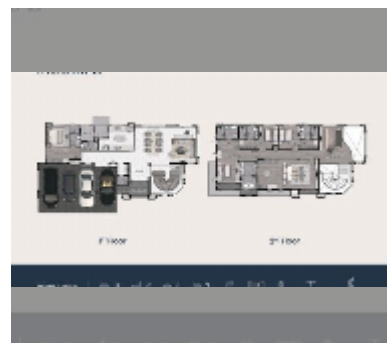

## House For sale 5 bedroom 387 m<sup>2</sup> with land 404.4 m<sup>2</sup> in REKHA, Pattaya

**฿ 31,950,000**

**UNIT PARAMETERS:**

UID	HS-5315
type	5 bedroom
size	387 m <sup>2</sup>
floors	2

**VILLAGE PARAMETERS:**

district	East Pattaya
buildings	40
floors	2
start of construction	2025
built in	2027

[details](#)