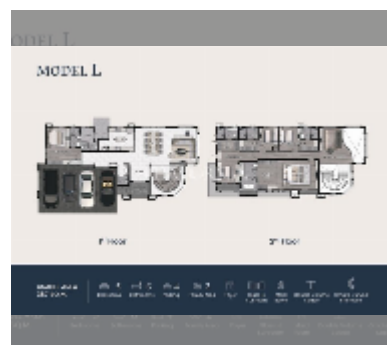

## House For sale 5 bedroom 387 m<sup>2</sup> with land 404.4 m<sup>2</sup> in REKHA, Pattaya

**฿ 31,950,000**

**UNIT PARAMETERS:**

UID	HS-5315
type	5 bedroom
size	387 m <sup>2</sup>
floors	2

**VILLAGE PARAMETERS:**

district	East Pattaya
buildings	40
floors	2
start of construction	2025
built in	2027

[details](#)