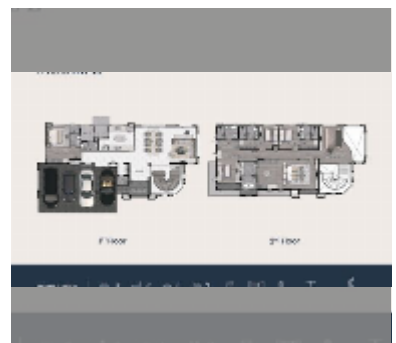

House For sale 5 bedroom 387 m² with land 404.4 m² in REKHA, Pattaya

฿ 31,950,000

UNIT PARAMETERS:

UID	HS-5315
type	5 bedroom
size	387 m ²
floors	2

VILLAGE PARAMETERS:

district	East Pattaya
buildings	40
floors	2
start of construction	2025
built in	2027