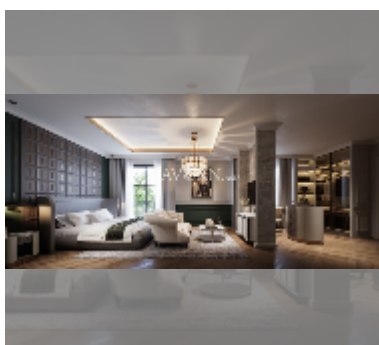

House For sale 5 bedroom 387 m² with land 404.4 m² in REKHA, Pattaya

฿ 31,950,000

UNIT PARAMETERS:

UID	HS-5315
type	5 bedroom
size	387 m²
floors	2

VILLAGE PARAMETERS:

district	East Pattaya
buildings	40
floors	2
start of construction	2025
built in	2027