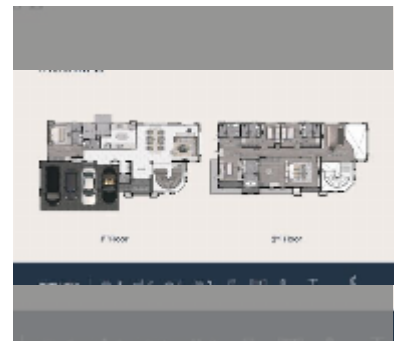

House For sale 5 bedroom 387 m² with land 404.4 m² in REKHA, Pattaya

฿ 31,950,000

UNIT PARAMETERS:

UID	HS-5315
type	5 bedroom
size	387 m ²
floors	2

VILLAGE PARAMETERS:

district	East Pattaya
buildings	40
floors	2
start of construction	2025
built in	2027