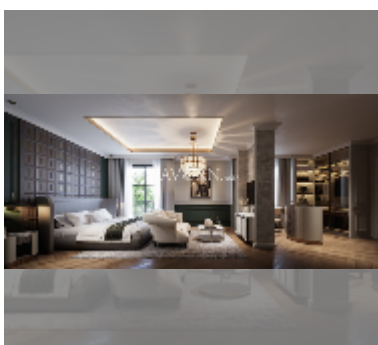

House For sale 5 bedroom 387 m² with land 404.4 m² in REKHA, Pattaya

฿ 31,950,000

UNIT PARAMETERS:

UID	HS-5315
type	5 bedroom
size	387 m²
floors	2

VILLAGE PARAMETERS:

district	East Pattaya
buildings	40
floors	2
start of construction	2025
built in	2027