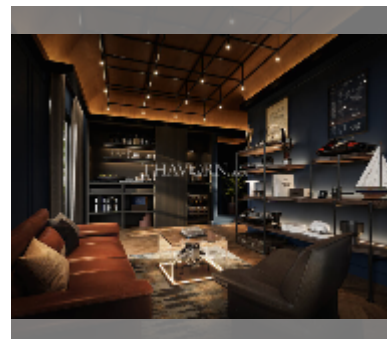

House For sale 4 bedroom 325 m² with land 336 m² in REKHA, Pattaya

฿ 27,120,000

UNIT PARAMETERS:

UID	HS-5314
type	4 bedroom
size	325 m ²
floors	2

VILLAGE PARAMETERS:

district	East Pattaya
buildings	40
floors	2
start of construction	2025
built in	2027