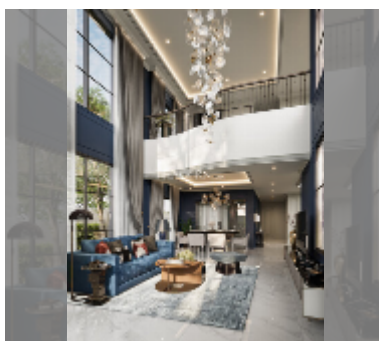

House For sale 4 bedroom 325 m² with land 336 m² in REKHA, Pattaya

฿ 27,120,000

UNIT PARAMETERS:

UID	HS-5314
type	4 bedroom
size	325 m ²
floors	2

VILLAGE PARAMETERS:

district	East Pattaya
buildings	40
floors	2
start of construction	2025
built in	2027