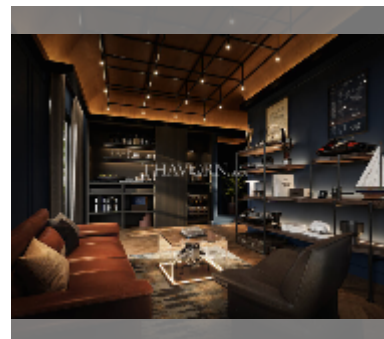

House For sale 4 bedroom 325 m² with land 336 m² in REKHA, Pattaya

฿ 27,120,000

UNIT PARAMETERS:

UID	HS-5314
type	4 bedroom
size	325 m ²
floors	2

VILLAGE PARAMETERS:

district	East Pattaya
buildings	40
floors	2
start of construction	2025
built in	2027