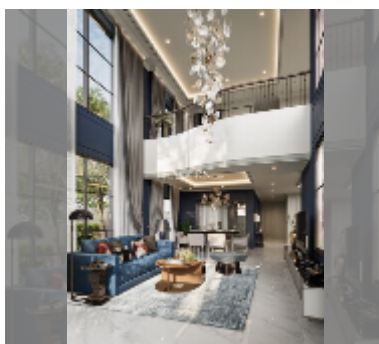

House For sale 4 bedroom 325 m² with land 336 m² in REKHA, Pattaya

฿ 27,120,000

UNIT PARAMETERS:

UID	HS-5314
type	4 bedroom
size	325 m ²
floors	2

VILLAGE PARAMETERS:

district	East Pattaya
buildings	40
floors	2
start of construction	2025
built in	2027