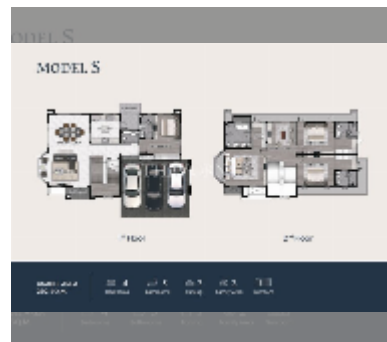

House For sale 4 bedroom 292 m² with land 304.8 m² in REKHA, Pattaya

฿ 24,700,000

UNIT PARAMETERS:

UID	HS-5313
type	4 bedroom
size	292 m ²
floors	2

VILLAGE PARAMETERS:

district	East Pattaya
buildings	40
floors	2
start of construction	2025
built in	2027