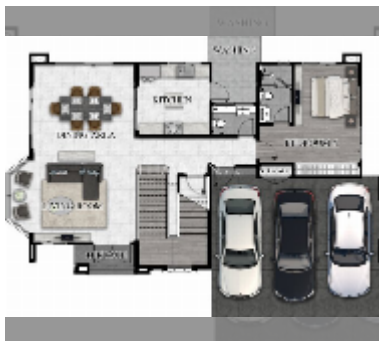

House For sale 4 bedroom 292 m² with land 304.8 m² in REKHA, Pattaya

฿ 24,700,000

UNIT PARAMETERS:

UID	HS-5313
type	4 bedroom
size	292 m ²
floors	2

VILLAGE PARAMETERS:

district	East Pattaya
buildings	40
floors	2
start of construction	2025
built in	2027