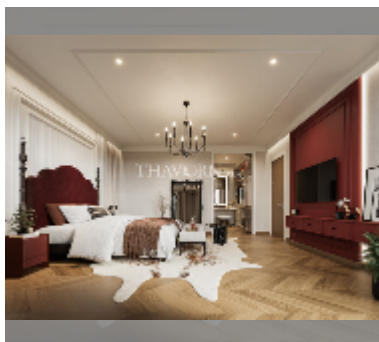

House For sale 4 bedroom 292 m² with land 304.8 m² in REKHA, Pattaya

฿ 24,700,000

UNIT PARAMETERS:

UID	HS-5313
type	4 bedroom
size	292 m ²
floors	2

VILLAGE PARAMETERS:

district	East Pattaya
buildings	40
floors	2
start of construction	2025
built in	2027