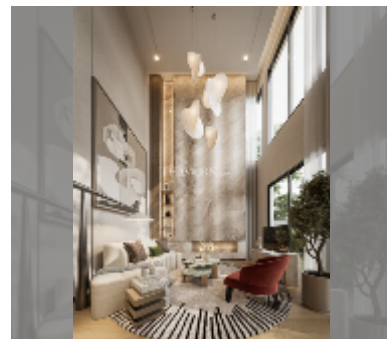

House For sale 4 bedroom 283 m² with land 376.8 m² in PYCHE, Pattaya

฿ 21,310,000

UNIT PARAMETERS:

UID	HS-5309
type	4 bedroom
size	283 m ²
floors	2

VILLAGE PARAMETERS:

district	East Pattaya
buildings	40
floors	2
built in	2027