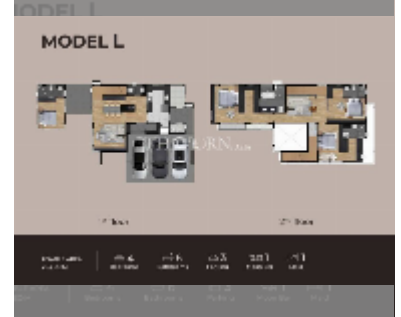

## House For sale 4 bedroom 283 m<sup>2</sup> with land 376.8 m<sup>2</sup> in PYCHE, Pattaya

**฿ 21,310,000**

**UNIT PARAMETERS:**

UID	HS-5309
type	4 bedroom
size	283 m <sup>2</sup>
floors	2

**VILLAGE PARAMETERS:**

district	East Pattaya
buildings	40
floors	2
built in	2027

[details](#)