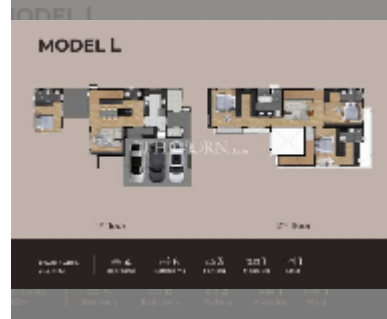

House For sale 4 bedroom 283 m² with land 376.8 m² in PYCHE, Pattaya

฿ 21,310,000

UNIT PARAMETERS:

UID	HS-5309
type	4 bedroom
size	283 m ²
floors	2

VILLAGE PARAMETERS:

district	East Pattaya
buildings	40
floors	2
built in	2027