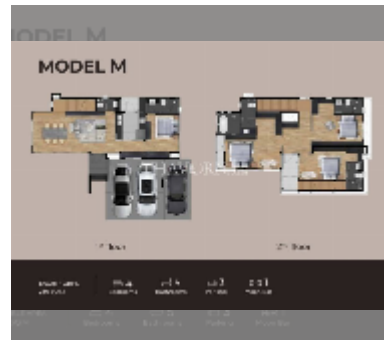

House For sale 4 bedroom 230 m² with land 333.2 m² in PYCHE, Pattaya

฿ 18,070,000

UNIT PARAMETERS:

UID	HS-5308
type	4 bedroom
size	230 m ²
floors	2

VILLAGE PARAMETERS:

district	East Pattaya
buildings	40
floors	2
built in	2027