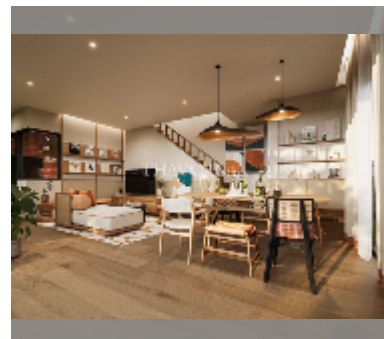

House For sale 4 bedroom 202 m² with land 262.4 m² in PYCHE, Pattaya

฿ 16,800,000

UNIT PARAMETERS:

UID	HS-5307
type	4 bedroom
size	202 m²
floors	2

VILLAGE PARAMETERS:

district	East Pattaya
buildings	40
floors	2
built in	2027