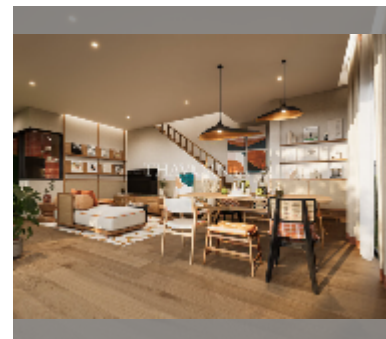

House For sale 4 bedroom 202 m² with land 262.4 m² in PYCHE, Pattaya

฿ 16,800,000

UNIT PARAMETERS:

UID	HS-5307
type	4 bedroom
size	202 m ²
floors	2

VILLAGE PARAMETERS:

district	East Pattaya
buildings	40
floors	2
built in	2027