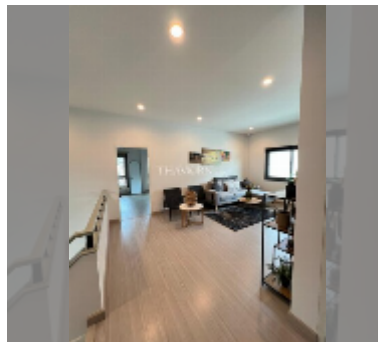

House For sale 4 bedroom 175 m² with land 208 m² in Supalai Parkville, Pattaya

฿ 9,000,000

UNIT PARAMETERS:

UID	HS-5306
type	4 bedroom
size	175 m²
view	city view
floors	2
quality	excellent
equipment: furniture, smart home system, air conditioner, television, washing-machine, refrigerator	

VILLAGE PARAMETERS:

district	East Pattaya
start of construction	2024
built in	2024