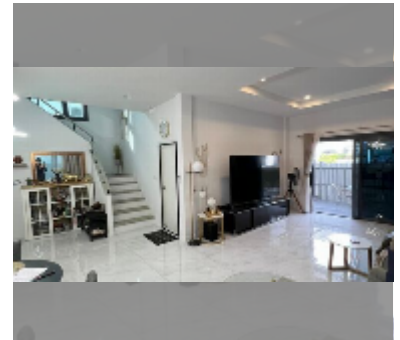

House For sale 4 bedroom 175 m² with land 208 m² in Supalai Parkville, Pattaya

฿ 9,000,000

UNIT PARAMETERS:

UID	HS-5306
type	4 bedroom
size	175 m²
view	city view
floors	2
quality	excellent
equipment: furniture, smart home system, air conditioner, television, washing-machine, refrigerator	

VILLAGE PARAMETERS:

district	East Pattaya
start of construction	2024
built in	2024