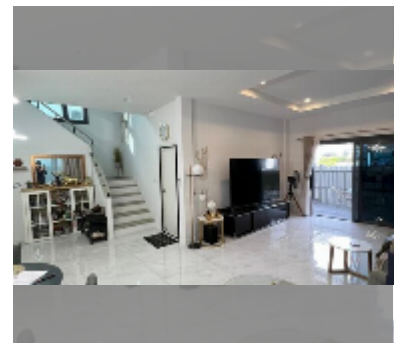

House For sale 4 bedroom 175 m² with land 208 m² in Supalai Parkville, Pattaya

฿ 9,000,000

UNIT PARAMETERS:

UID	HS-5306
type	4 bedroom
size	175 m²
view	city view
floors	2
quality	excellent
equipment: furniture, smart home system, air conditioner, television, washing-machine, refrigerator	

VILLAGE PARAMETERS:

district	East Pattaya
start of construction	2024
built in	2024