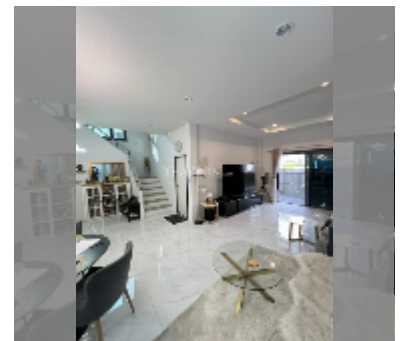

House For sale 4 bedroom 175 m² with land 208 m² in Supalai Parkville, Pattaya

฿ 9,000,000

UNIT PARAMETERS:

UID	HS-5306
type	4 bedroom
size	175 m²
view	city view
floors	2
quality	excellent
equipment: furniture, smart home system, air conditioner, television, washing-machine, refrigerator	

VILLAGE PARAMETERS:

district	East Pattaya
start of construction	2024
built in	2024