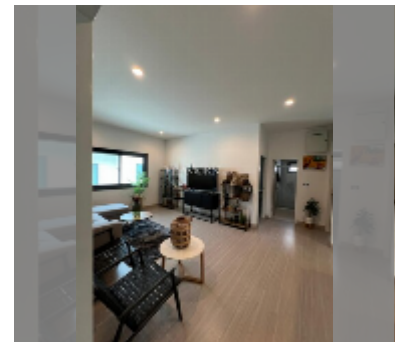

House For sale 4 bedroom 175 m² with land 208 m² in Supalai Parkville, Pattaya

฿ 9,000,000

UNIT PARAMETERS:

UID	HS-5306
type	4 bedroom
size	175 m²
view	city view
floors	2
quality	excellent
equipment: furniture, smart home system, air conditioner, television, washing-machine, refrigerator	

VILLAGE PARAMETERS:

district	East Pattaya
start of construction	2024
built in	2024