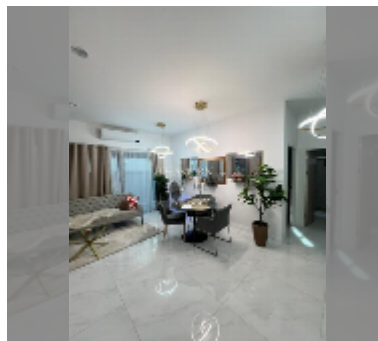

House For sale 4 bedroom 175 m² with land 208 m² in Supalai Parkville, Pattaya

฿ 9,000,000

UNIT PARAMETERS:

UID	HS-5306
type	4 bedroom
size	175 m²
view	city view
floors	2
quality	excellent
equipment: furniture, smart home system, air conditioner, television, washing-machine, refrigerator	

VILLAGE PARAMETERS:

district	East Pattaya
start of construction	2024
built in	2024