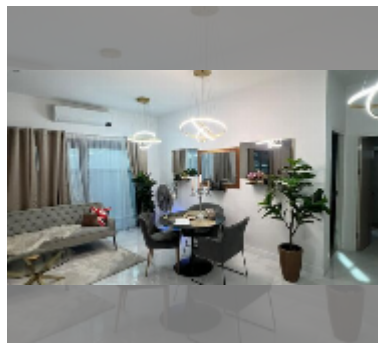

House For sale 4 bedroom 175 m² with land 208 m² in Supalai Parkville, Pattaya

฿ 9,000,000

UNIT PARAMETERS:

UID	HS-5306
type	4 bedroom
size	175 m²
view	city view
floors	2
quality	excellent
equipment: furniture, smart home system, air conditioner, television, washing-machine, refrigerator	

VILLAGE PARAMETERS:

district	East Pattaya
start of construction	2024
built in	2024