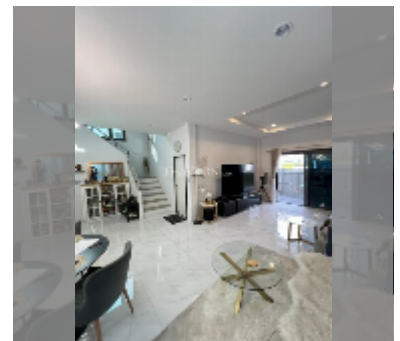

House For sale 4 bedroom 175 m² with land 208 m² in Supalai Parkville, Pattaya

฿ 9,000,000

UNIT PARAMETERS:

UID	HS-5306
type	4 bedroom
size	175 m²
view	city view
floors	2
quality	excellent
equipment: furniture, smart home system, air conditioner, television, washing-machine, refrigerator	

VILLAGE PARAMETERS:

district	East Pattaya
start of construction	2024
built in	2024