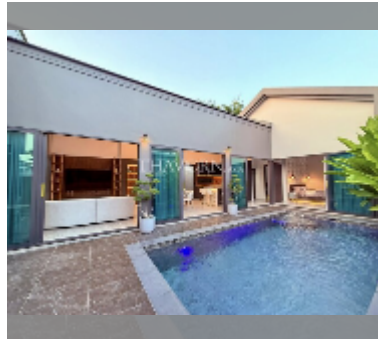

House For sale 4 bedroom 380 m² with land 556 m² in The Hamlet Pattaya, Pattaya

฿ 14,900,000

UNIT PARAMETERS:

UID	HS-5296
type	4 bedroom
size	380 m²
view	pool view
floors	2
quality	excellent
equipment: furniture, household appliances, air conditioner, television, refrigerator	

VILLAGE PARAMETERS:

district	East Pattaya
buildings	7
floors	1
built in	2022