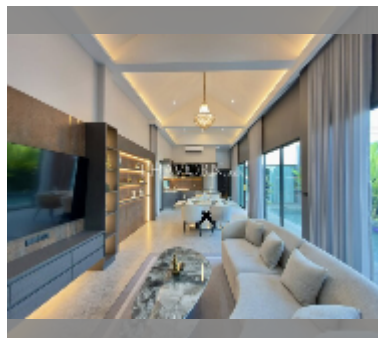

House For sale 4 bedroom 380 m² with land 556 m² in The Hamlet Pattaya, Pattaya

฿ 14,900,000

UNIT PARAMETERS:

UID	HS-5296
type	4 bedroom
size	380 m²
view	pool view
floors	2
quality	excellent
equipment: furniture, household appliances, air conditioner, television, refrigerator	

VILLAGE PARAMETERS:

district	East Pattaya
buildings	7
floors	1
built in	2022