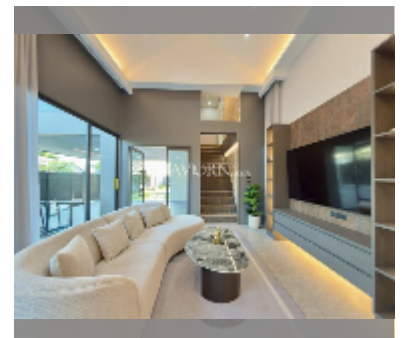

House For sale 4 bedroom 380 m² with land 556 m² in The Hamlet Pattaya, Pattaya

฿ 14,900,000

UNIT PARAMETERS:

UID	HS-5296
type	4 bedroom
size	380 m²
view	pool view
floors	2
quality	excellent
equipment: furniture, household appliances, air conditioner, television, refrigerator	

VILLAGE PARAMETERS:

district	East Pattaya
buildings	7
floors	1
built in	2022