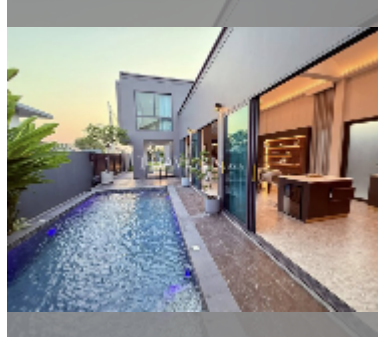

House For sale 4 bedroom 380 m² with land 556 m² in The Hamlet Pattaya, Pattaya

฿ 14,900,000

UNIT PARAMETERS:

UID	HS-5296
type	4 bedroom
size	380 m²
view	pool view
floors	2
quality	excellent
equipment: furniture, household appliances, air conditioner, television, refrigerator	

VILLAGE PARAMETERS:

district	East Pattaya
buildings	7
floors	1
built in	2022