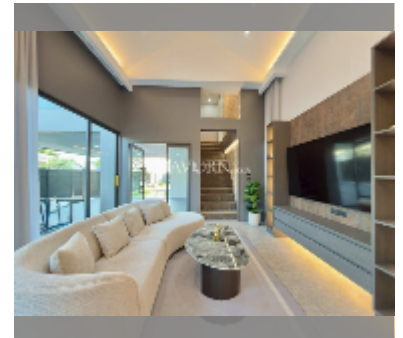

House For sale 4 bedroom 380 m² with land 556 m² in The Hamlet Pattaya, Pattaya

฿ 14,900,000

UNIT PARAMETERS:

UID	HS-5296
type	4 bedroom
size	380 m²
view	pool view
floors	2
quality	excellent
equipment: furniture, household appliances, air conditioner, television, refrigerator	

VILLAGE PARAMETERS:

district	East Pattaya
buildings	7
floors	1
built in	2022