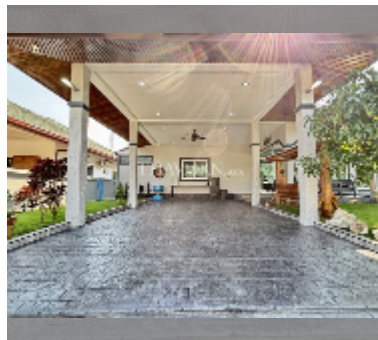

House For sale 3 bedroom 350 m² with land 510 m² in Sp Village 3, Pattaya

฿ 12,999,990

UNIT PARAMETERS:

UID	HS-5294
type	3 bedroom
size	350 m ²
view	garden view
floors	1
quality	excellent
equipment: furniture, household appliances, kitchen appliances, air conditioner, television, washing-machine, refrigerator	

VILLAGE PARAMETERS:

district	East Pattaya
buildings	12
floors	1
built in	2020

[details](#)