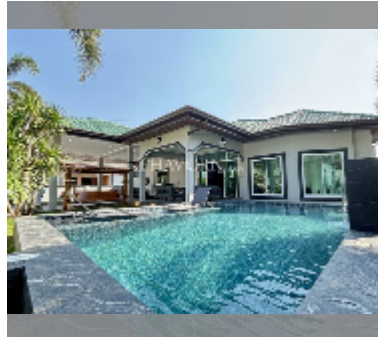

House For sale 3 bedroom 350 m² with land 510 m² in Sp Village 3, Pattaya

฿ 12,999,990

UNIT PARAMETERS:

UID	HS-5294
type	3 bedroom
size	350 m ²
view	garden view
floors	1
quality	excellent
equipment: furniture, household appliances, kitchen appliances, air conditioner, television, washing-machine, refrigerator	

VILLAGE PARAMETERS:

district	East Pattaya
buildings	12
floors	1
built in	2020

[details](#)