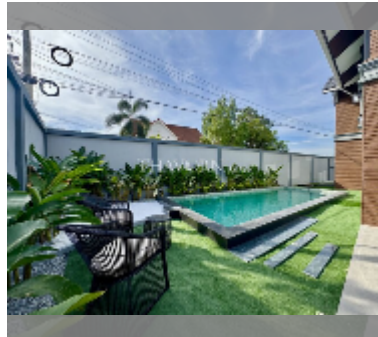

House For sale 5 bedroom 280 m² with land 316 m² in Country Club Villa, Pattaya

฿ 12,300,000

UNIT PARAMETERS:

UID	HS-5293
type	5 bedroom
size	280 m²
floors	2
quality	good
equipment: furniture, air conditioner	

VILLAGE PARAMETERS:

district	East Pattaya
buildings	120
built in	2000