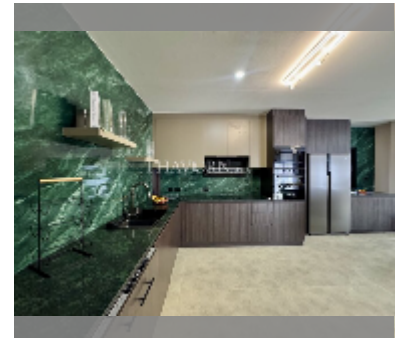

House For sale 5 bedroom 280 m² with land 316 m² in Country Club Villa, Pattaya

฿ 12,800,000

UNIT PARAMETERS:

UID	HS-5293
type	5 bedroom
size	280 m²
floors	2
quality	good
equipment: furniture, air conditioner	

VILLAGE PARAMETERS:

district	East Pattaya
buildings	120
built in	2000