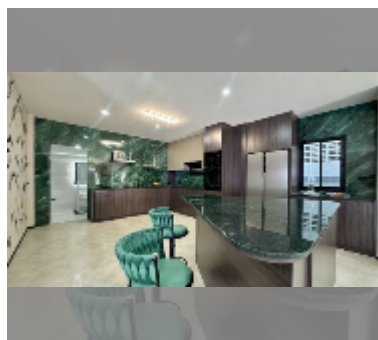

House For sale 5 bedroom 280 m² with land 316 m² in Country Club Villa, Pattaya

฿ 11,500,000

UNIT PARAMETERS:

UID	HS-5293
type	5 bedroom
size	280 m²
floors	2
quality	good
equipment: furniture, air conditioner	

VILLAGE PARAMETERS:

district	East Pattaya
buildings	120
built in	2000