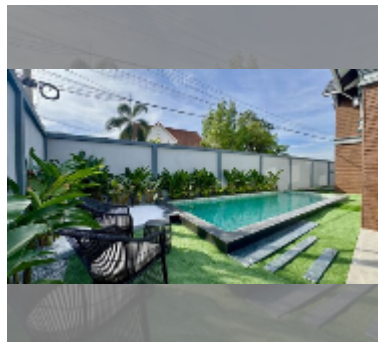

House For sale 5 bedroom 280 m² with land 316 m² in Country Club Villa, Pattaya

฿ 11,500,000

UNIT PARAMETERS:

UID	HS-5293
type	5 bedroom
size	280 m ²
floors	2
quality	good
equipment: furniture, air conditioner	

VILLAGE PARAMETERS:

district	East Pattaya
buildings	120
built in	2000

[details](#)