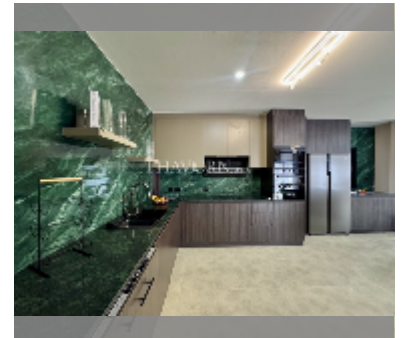

House For sale 5 bedroom 280 m² with land 316 m² in Country Club Villa, Pattaya

฿ 12,300,000

UNIT PARAMETERS:

UID	HS-5293
type	5 bedroom
size	280 m²
floors	2
quality	good
equipment: furniture, air conditioner	

VILLAGE PARAMETERS:

district	East Pattaya
buildings	120
built in	2000