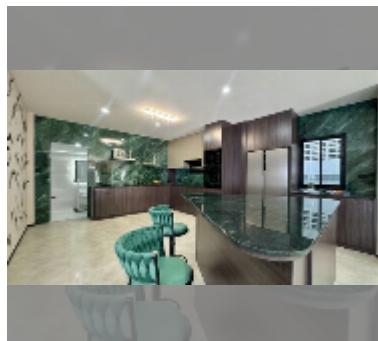

House For sale 5 bedroom 280 m² with land 316 m² in Country Club Villa, Pattaya

฿ 11,500,000

UNIT PARAMETERS:

UID	HS-5293
type	5 bedroom
size	280 m²
floors	2
quality	good
equipment: furniture, air conditioner	

VILLAGE PARAMETERS:

district	East Pattaya
buildings	120
built in	2000