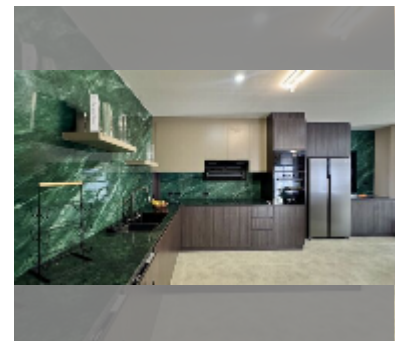

House For sale 5 bedroom 280 m² with land 316 m² in Country Club Villa, Pattaya

฿ 11,500,000

UNIT PARAMETERS:

UID	HS-5293
type	5 bedroom
size	280 m²
floors	2
quality	good
equipment: furniture, air conditioner	

VILLAGE PARAMETERS:

district	East Pattaya
buildings	120
built in	2000