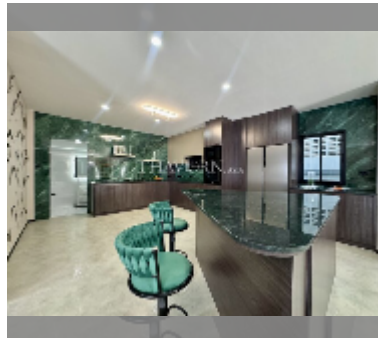

House For sale 5 bedroom 280 m² with land 316 m² in Country Club Villa, Pattaya

฿ 12,300,000

UNIT PARAMETERS:

UID	HS-5293
type	5 bedroom
size	280 m²
floors	2
quality	good
equipment: furniture, air conditioner	

VILLAGE PARAMETERS:

district	East Pattaya
buildings	120
built in	2000