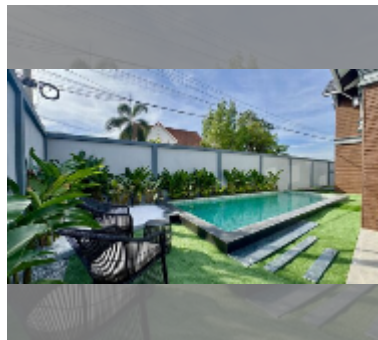

House For sale 5 bedroom 280 m² with land 316 m² in Country Club Villa, Pattaya

฿ 11,500,000

UNIT PARAMETERS:

UID	HS-5293
type	5 bedroom
size	280 m²
floors	2
quality	good
equipment: furniture, air conditioner	

VILLAGE PARAMETERS:

district	East Pattaya
buildings	120
built in	2000