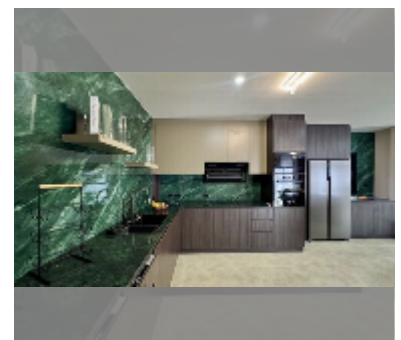

House For sale 5 bedroom 280 m² with land 316 m² in Country Club Villa, Pattaya

฿ 11,500,000

UNIT PARAMETERS:

UID	HS-5293
type	5 bedroom
size	280 m²
floors	2
quality	good
equipment: furniture, air conditioner	

VILLAGE PARAMETERS:

district	East Pattaya
buildings	120
built in	2000