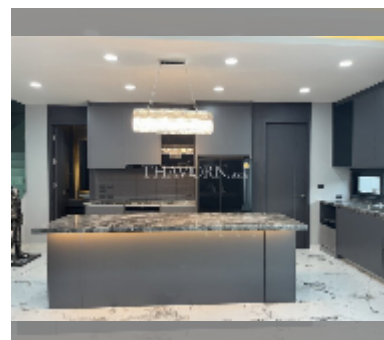

House For sale 5 bedroom 330 m² with land 99 m² in Impress House Village, Pattaya

฿ 15,500,000

UNIT PARAMETERS:

UID	HS-5291
type	5 bedroom
size	330 m ²
floors	2

VILLAGE PARAMETERS:

district	East Pattaya
buildings	5
floors	2