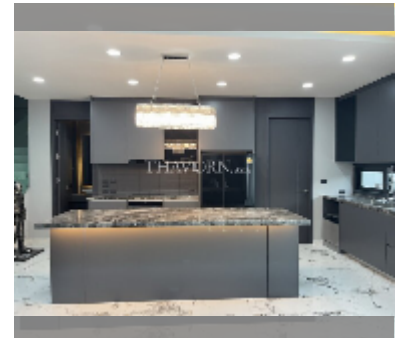

House For sale 5 bedroom 330 m² with land 99 m² in Impress House Village, Pattaya

฿ 15,500,000

UNIT PARAMETERS:

UID	HS-5291
type	5 bedroom
size	330 m ²
floors	2

VILLAGE PARAMETERS:

district	East Pattaya
buildings	5
floors	2