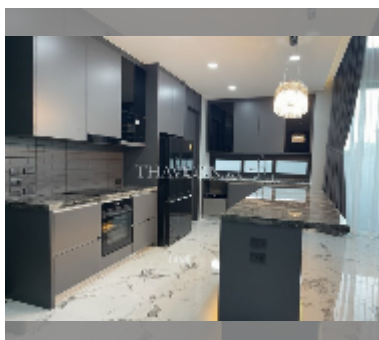

House For sale 5 bedroom 330 m² with land 99 m² in Impress House Village, Pattaya

฿ 15,500,000

UNIT PARAMETERS:

UID	HS-5291
type	5 bedroom
size	330 m ²
floors	2

VILLAGE PARAMETERS:

district	East Pattaya
buildings	5
floors	2