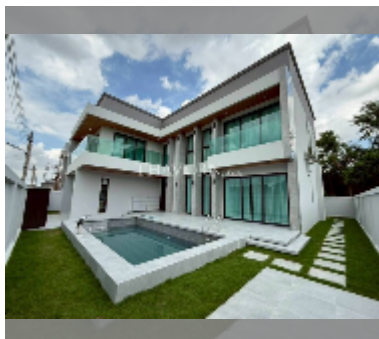

House For sale 5 bedroom 330 m² with land 99 m² in Impress House Village, Pattaya

฿ 15,500,000

UNIT PARAMETERS:

UID	HS-5291
type	5 bedroom
size	330 m ²
floors	2

VILLAGE PARAMETERS:

district	East Pattaya
buildings	5
floors	2