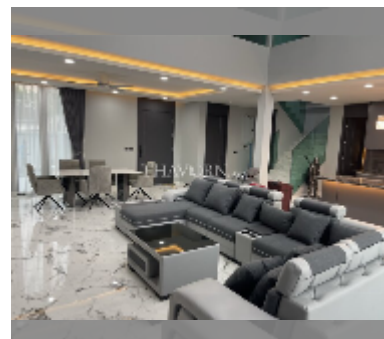

House For sale 5 bedroom 330 m² with land 99 m² in Impress House Village, Pattaya

฿ 15,500,000

UNIT PARAMETERS:

UID	HS-5291
type	5 bedroom
size	330 m ²
floors	2

VILLAGE PARAMETERS:

district	East Pattaya
buildings	5
floors	2