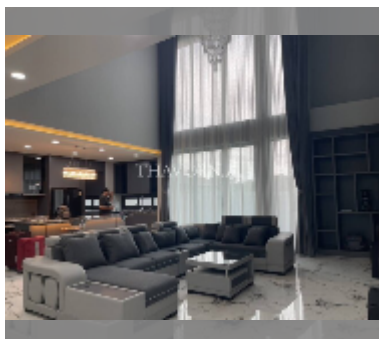

House For sale 5 bedroom 330 m² with land 99 m² in Impress House Village, Pattaya

฿ 15,500,000

UNIT PARAMETERS:

UID	HS-5291
type	5 bedroom
size	330 m ²
floors	2

VILLAGE PARAMETERS:

district	East Pattaya
buildings	5
floors	2