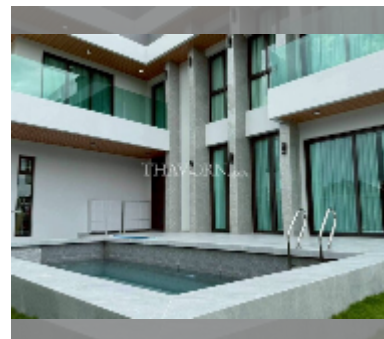

House For sale 5 bedroom 330 m² with land 99 m² in Impress House Village, Pattaya

฿ 15,500,000

UNIT PARAMETERS:

UID	HS-5291
type	5 bedroom
size	330 m ²
floors	2

VILLAGE PARAMETERS:

district	East Pattaya
buildings	5
floors	2