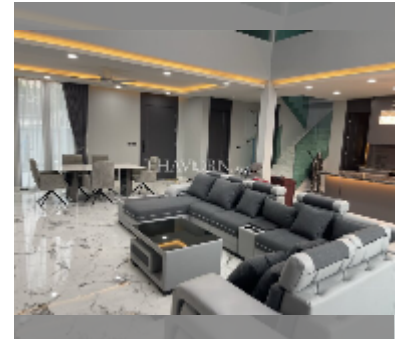

House For sale 5 bedroom 330 m² with land 100 m² in Impress House Village, Pattaya

฿ 15,500,000

UNIT PARAMETERS:

UID	HS-5290
type	5 bedroom
size	330 m²
floors	2

VILLAGE PARAMETERS:

district	East Pattaya
buildings	5
floors	2