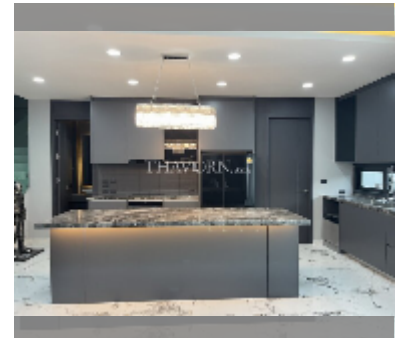

House For sale 5 bedroom 330 m² with land 100 m² in Impress House Village, Pattaya

฿ 15,500,000

UNIT PARAMETERS:

UID	HS-5290
type	5 bedroom
size	330 m²
floors	2

VILLAGE PARAMETERS:

district	East Pattaya
buildings	5
floors	2