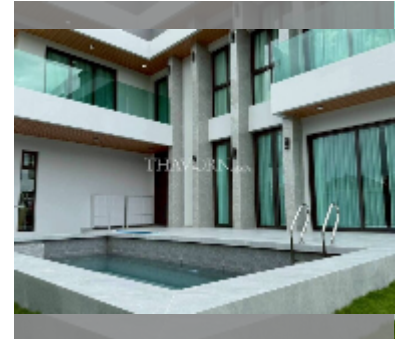

## House For sale 5 bedroom 330 m<sup>2</sup> with land 100 m<sup>2</sup> in Impress House Village, Pattaya

**฿ 15,500,000**

UNIT PARAMETERS:

UID	HS-5290
type	5 bedroom
size	330 m <sup>2</sup>
floors	2

VILLAGE PARAMETERS:

district	East Pattaya
buildings	5
floors	2

[details](#)