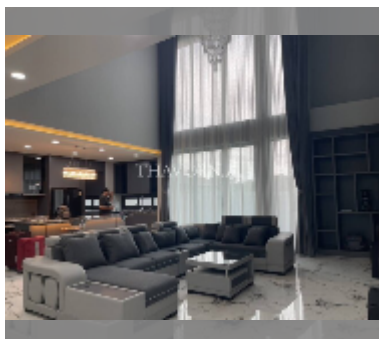

House For sale 5 bedroom 330 m² with land 100 m² in Impress House Village, Pattaya

฿ 15,500,000

UNIT PARAMETERS:

UID	HS-5290
type	5 bedroom
size	330 m ²
floors	2

VILLAGE PARAMETERS:

district	East Pattaya
buildings	5
floors	2