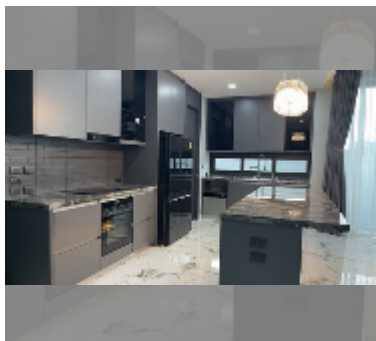

House For sale 5 bedroom 330 m² with land 100 m² in Impress House Village, Pattaya

฿ 15,500,000

UNIT PARAMETERS:

UID	HS-5290
type	5 bedroom
size	330 m ²
floors	2

VILLAGE PARAMETERS:

district	East Pattaya
buildings	5
floors	2