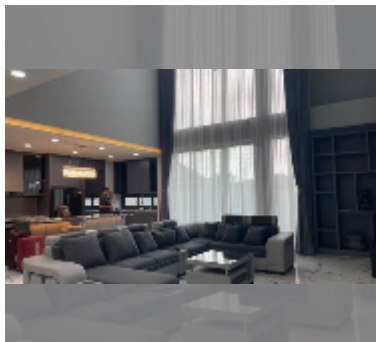

House For sale 5 bedroom 330 m² with land 100 m² in Impress House Village, Pattaya

฿ 15,500,000

UNIT PARAMETERS:

UID	HS-5290
type	5 bedroom
size	330 m ²
floors	2

VILLAGE PARAMETERS:

district	East Pattaya
buildings	5
floors	2