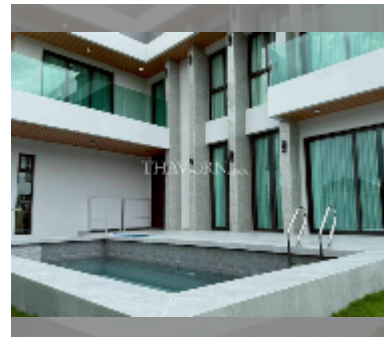

House For sale 5 bedroom 330 m² with land 100 m² in Impress House Village, Pattaya

฿ 15,500,000

UNIT PARAMETERS:

UID	HS-5290
type	5 bedroom
size	330 m ²
floors	2

VILLAGE PARAMETERS:

district	East Pattaya
buildings	5
floors	2