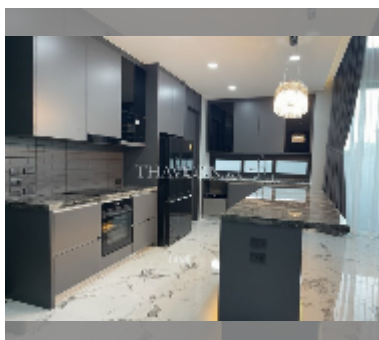

House For sale 5 bedroom 330 m² with land 100 m² in Impress House Village, Pattaya

฿ 15,500,000

UNIT PARAMETERS:

UID	HS-5290
type	5 bedroom
size	330 m ²
floors	2

VILLAGE PARAMETERS:

district	East Pattaya
buildings	5
floors	2