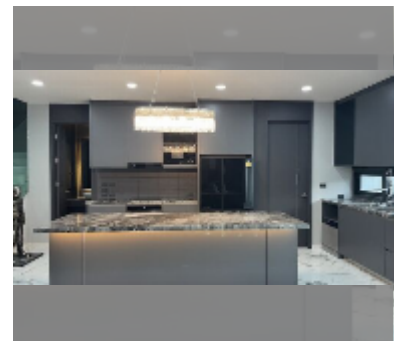

House For sale 5 bedroom 330 m² with land 100 m² in Impress House Village, Pattaya

฿ 15,500,000

UNIT PARAMETERS:

UID	HS-5290
type	5 bedroom
size	330 m ²
floors	2

VILLAGE PARAMETERS:

district	East Pattaya
buildings	5
floors	2