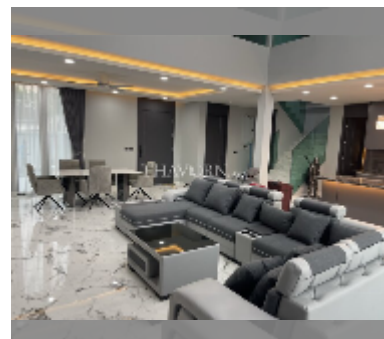

House For sale 5 bedroom 330 m² with land 100 m² in Impress House Village, Pattaya

฿ 15,500,000

UNIT PARAMETERS:

UID	HS-5290
type	5 bedroom
size	330 m ²
floors	2

VILLAGE PARAMETERS:

district	East Pattaya
buildings	5
floors	2