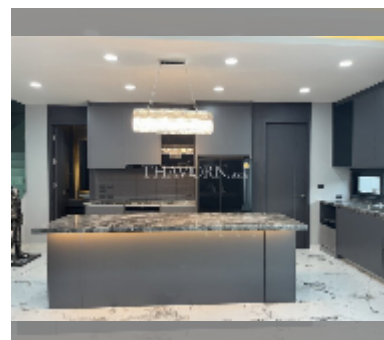

House For sale 5 bedroom 330 m² with land 100 m² in Impress House Village, Pattaya

฿ 15,500,000

UNIT PARAMETERS:

UID	HS-5290
type	5 bedroom
size	330 m ²
floors	2

VILLAGE PARAMETERS:

district	East Pattaya
buildings	5
floors	2