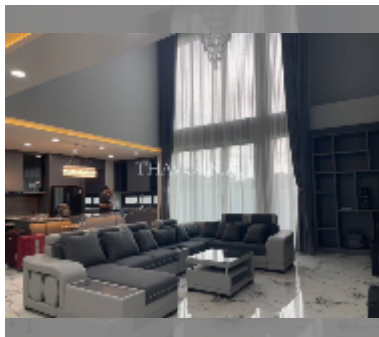

House For sale 5 bedroom 340 m² with land 117 m² in Impress House Village, Pattaya

฿ 17,900,000

UNIT PARAMETERS:

UID	HS-5289
type	5 bedroom
size	340 m²
floors	2

VILLAGE PARAMETERS:

district	East Pattaya
buildings	5
floors	2