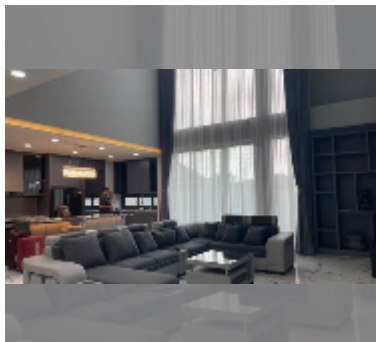

House For sale 5 bedroom 340 m² with land 117 m² in Impress House Village, Pattaya

฿ 17,900,000

UNIT PARAMETERS:

UID	HS-5289
type	5 bedroom
size	340 m ²
floors	2

VILLAGE PARAMETERS:

district	East Pattaya
buildings	5
floors	2