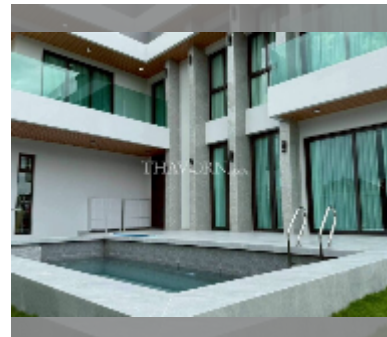

House For sale 5 bedroom 340 m² with land 117 m² in Impress House Village, Pattaya

฿ 17,900,000

UNIT PARAMETERS:

UID	HS-5289
type	5 bedroom
size	340 m²
floors	2

VILLAGE PARAMETERS:

district	East Pattaya
buildings	5
floors	2