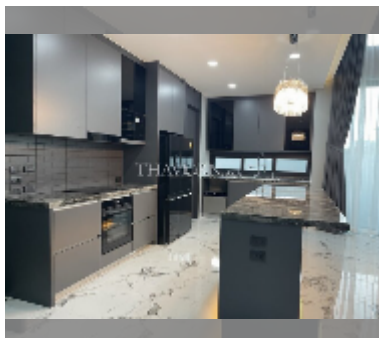

House For sale 5 bedroom 340 m² with land 117 m² in Impress House Village, Pattaya

฿ 17,900,000

UNIT PARAMETERS:

UID	HS-5289
type	5 bedroom
size	340 m²
floors	2

VILLAGE PARAMETERS:

district	East Pattaya
buildings	5
floors	2