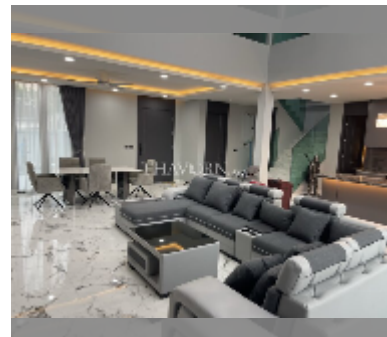

House For sale 5 bedroom 340 m² with land 117 m² in Impress House Village, Pattaya

฿ 17,900,000

UNIT PARAMETERS:

UID	HS-5289
type	5 bedroom
size	340 m²
floors	2

VILLAGE PARAMETERS:

district	East Pattaya
buildings	5
floors	2