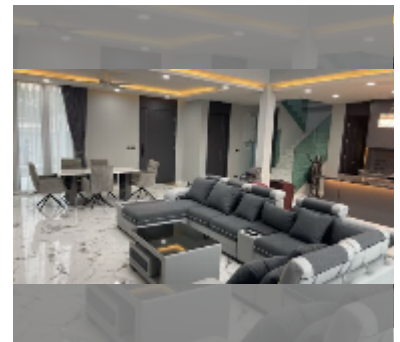

House For sale 5 bedroom 340 m² with land 117 m² in Impress House Village, Pattaya

฿ 17,900,000

UNIT PARAMETERS:

UID	HS-5289
type	5 bedroom
size	340 m ²
floors	2

VILLAGE PARAMETERS:

district	East Pattaya
buildings	5
floors	2