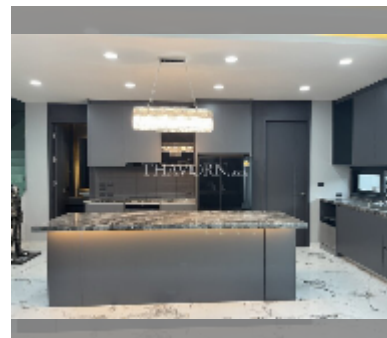

House For sale 5 bedroom 340 m² with land 117 m² in Impress House Village, Pattaya

฿ 17,900,000

UNIT PARAMETERS:

UID	HS-5289
type	5 bedroom
size	340 m²
floors	2

VILLAGE PARAMETERS:

district	East Pattaya
buildings	5
floors	2