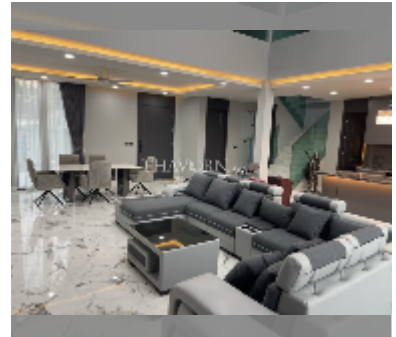

House For sale 5 bedroom 340 m² with land 117 m² in Impress House Village, Pattaya

฿ 17,900,000

UNIT PARAMETERS:

UID	HS-5289
type	5 bedroom
size	340 m²
floors	2

VILLAGE PARAMETERS:

district	East Pattaya
buildings	5
floors	2