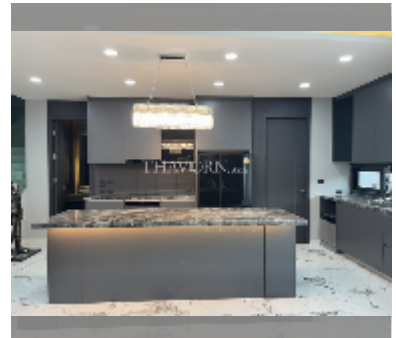

House For sale 5 bedroom 340 m² with land 117 m² in Impress House Village, Pattaya

฿ 17,900,000

UNIT PARAMETERS:

UID	HS-5289
type	5 bedroom
size	340 m²
floors	2

VILLAGE PARAMETERS:

district	East Pattaya
buildings	5
floors	2