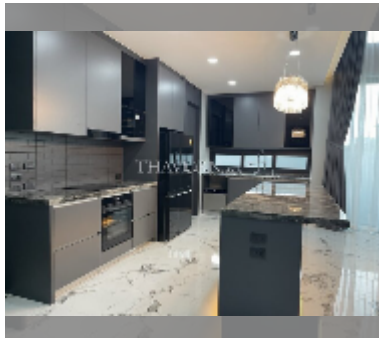

House For sale 5 bedroom 340 m² with land 117 m² in Impress House Village, Pattaya

฿ 17,900,000

UNIT PARAMETERS:

UID	HS-5289
type	5 bedroom
size	340 m²
floors	2

VILLAGE PARAMETERS:

district	East Pattaya
buildings	5
floors	2