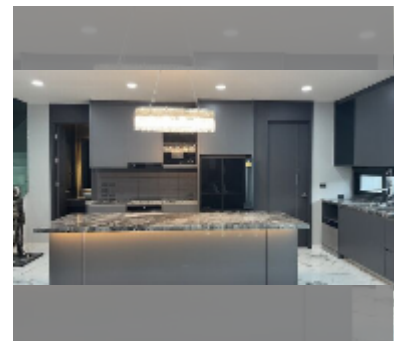

House For sale 5 bedroom 340 m² with land 117 m² in Impress House Village, Pattaya

฿ 17,900,000

UNIT PARAMETERS:

UID	HS-5289
type	5 bedroom
size	340 m ²
floors	2

VILLAGE PARAMETERS:

district	East Pattaya
buildings	5
floors	2