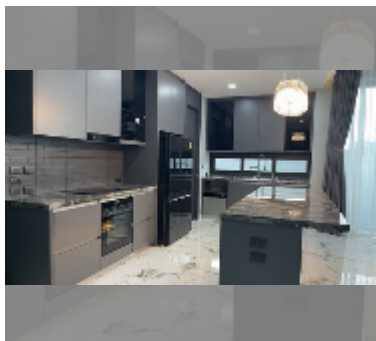

House For sale 5 bedroom 340 m² with land 117 m² in Impress House Village, Pattaya

฿ 17,900,000

UNIT PARAMETERS:

UID	HS-5289
type	5 bedroom
size	340 m ²
floors	2

VILLAGE PARAMETERS:

district	East Pattaya
buildings	5
floors	2