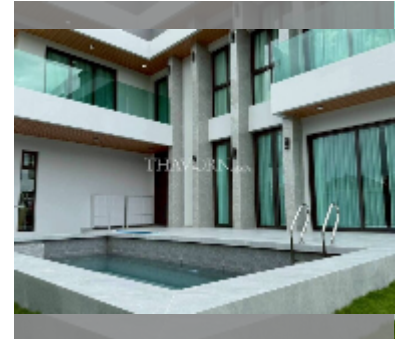

## House For sale 5 bedroom 330 m<sup>2</sup> with land 99 m<sup>2</sup> in Impress House Village, Pattaya

**฿ 17,300,000**

**UNIT PARAMETERS:**

UID	HS-5288
type	5 bedroom
size	330 m <sup>2</sup>
floors	2

**VILLAGE PARAMETERS:**

district	East Pattaya
buildings	5
floors	2

[details](#)