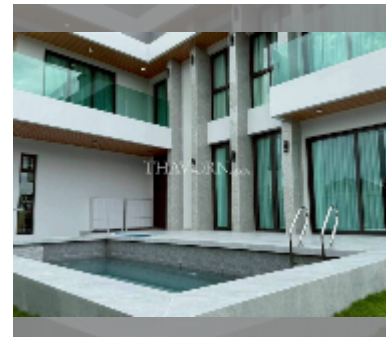

## House For sale 5 bedroom 330 m<sup>2</sup> with land 99 m<sup>2</sup> in Impress House Village, Pattaya

**฿ 17,300,000**

UNIT PARAMETERS:

UID	HS-5288
type	5 bedroom
size	330 m <sup>2</sup>
floors	2

VILLAGE PARAMETERS:

district	East Pattaya
buildings	5
floors	2

details