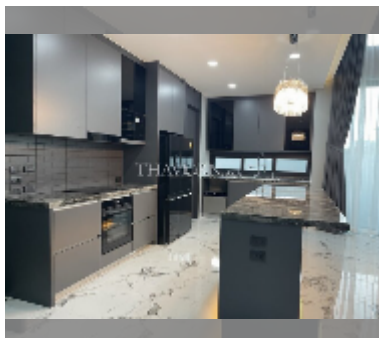

House For sale 5 bedroom 330 m² with land 99 m² in Impress House Village, Pattaya

฿ 17,300,000

UNIT PARAMETERS:

UID	HS-5288
type	5 bedroom
size	330 m²
floors	2

VILLAGE PARAMETERS:

district	East Pattaya
buildings	5
floors	2