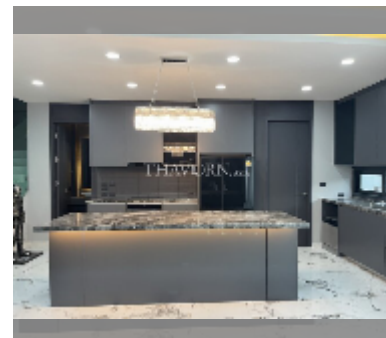

House For sale 5 bedroom 330 m² with land 99 m² in Impress House Village, Pattaya

฿ 17,300,000

UNIT PARAMETERS:

UID	HS-5288
type	5 bedroom
size	330 m²
floors	2

VILLAGE PARAMETERS:

district	East Pattaya
buildings	5
floors	2