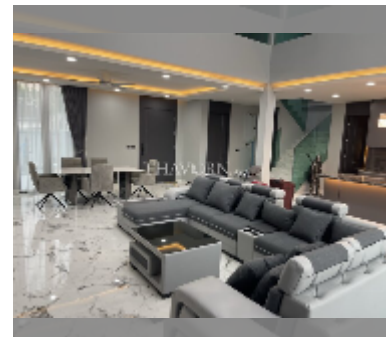

House For sale 5 bedroom 330 m² with land 99 m² in Impress House Village, Pattaya

฿ 17,300,000

UNIT PARAMETERS:

UID	HS-5288
type	5 bedroom
size	330 m²
floors	2

VILLAGE PARAMETERS:

district	East Pattaya
buildings	5
floors	2