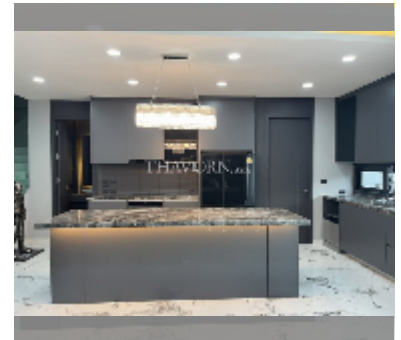

House For sale 5 bedroom 330 m² with land 99 m² in Impress House Village, Pattaya

฿ 17,300,000

UNIT PARAMETERS:

UID	HS-5288
type	5 bedroom
size	330 m²
floors	2

VILLAGE PARAMETERS:

district	East Pattaya
buildings	5
floors	2