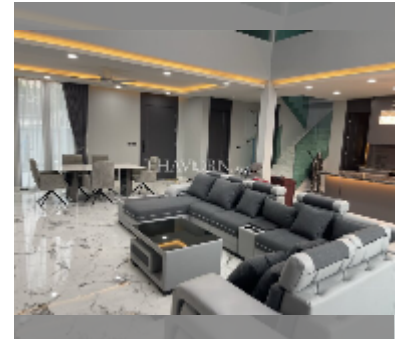

House For sale 5 bedroom 330 m² with land 99 m² in Impress House Village, Pattaya

฿ 17,300,000

UNIT PARAMETERS:

UID	HS-5288
type	5 bedroom
size	330 m²
floors	2

VILLAGE PARAMETERS:

district	East Pattaya
buildings	5
floors	2