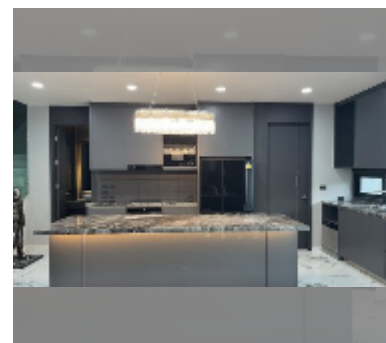

House For sale 5 bedroom 330 m² with land 99 m² in Impress House Village, Pattaya

฿ 17,300,000

UNIT PARAMETERS:

UID	HS-5288
type	5 bedroom
size	330 m ²
floors	2

VILLAGE PARAMETERS:

district	East Pattaya
buildings	5
floors	2