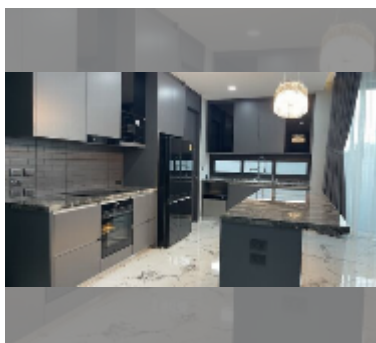

House For sale 5 bedroom 330 m² with land 99 m² in Impress House Village, Pattaya

฿ 17,300,000

UNIT PARAMETERS:

UID	HS-5288
type	5 bedroom
size	330 m ²
floors	2

VILLAGE PARAMETERS:

district	East Pattaya
buildings	5
floors	2