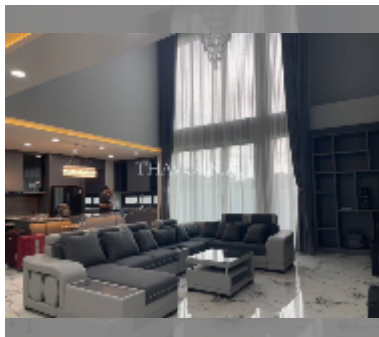

House For sale 5 bedroom 330 m² with land 99 m² in Impress House Village, Pattaya

฿ 17,300,000

UNIT PARAMETERS:

UID	HS-5288
type	5 bedroom
size	330 m²
floors	2

VILLAGE PARAMETERS:

district	East Pattaya
buildings	5
floors	2