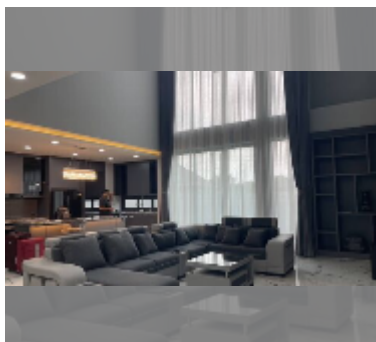

House For sale 5 bedroom 330 m² with land 99 m² in Impress House Village, Pattaya

฿ 17,300,000

UNIT PARAMETERS:

UID	HS-5288
type	5 bedroom
size	330 m ²
floors	2

VILLAGE PARAMETERS:

district	East Pattaya
buildings	5
floors	2