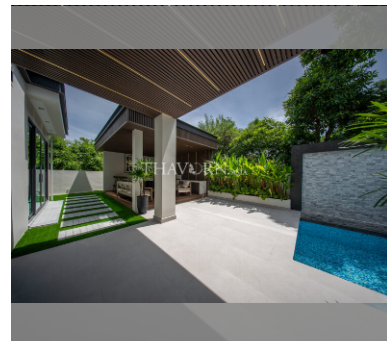

House For sale 6 bedroom 700 m² with land 588 m² in Nagawari Village, Pattaya

฿ 58,900,000

UNIT PARAMETERS:

UID	HS-5284
type	6 bedroom
size	700 m²
floors	3
quality	excellent
equipment	furniture, kitchen appliances, smart home system, air conditioner, television, refrigerator

VILLAGE PARAMETERS:

district	Na Jomtien
buildings	70
built in	2006