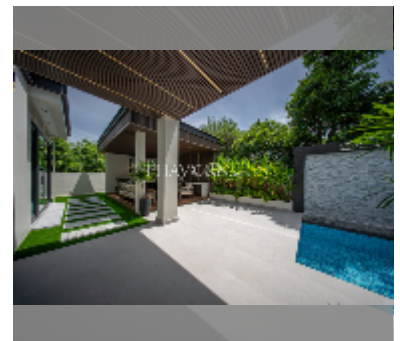

House For sale 6 bedroom 700 m² with land 588 m² in Nagawari Village, Pattaya

฿ 58,900,000

UNIT PARAMETERS:

UID	HS-5284
type	6 bedroom
size	700 m²
floors	3
quality	excellent
equipment: furniture, kitchen appliances, smart home system, air conditioner, television, refrigerator	

VILLAGE PARAMETERS:

district	Na Jomtien
buildings	70
built in	2006