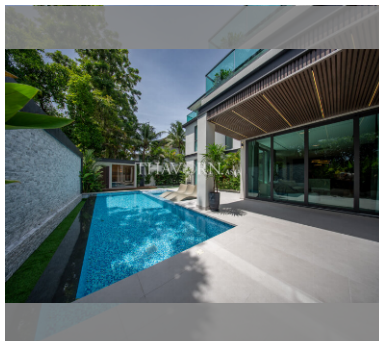

House For sale 6 bedroom 700 m² with land 588 m² in Nagawari Village, Pattaya

฿ 58,900,000

UNIT PARAMETERS:

UID	HS-5284
type	6 bedroom
size	700 m²
floors	3
quality	excellent
equipment	furniture, kitchen appliances, smart home system, air conditioner, television, refrigerator

VILLAGE PARAMETERS:

district	Na Jomtien
buildings	70
built in	2006