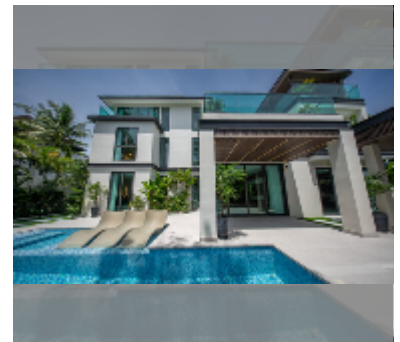

House For sale 6 bedroom 700 m² with land 588 m² in Nagawari Village, Pattaya

฿ 58,900,000

UNIT PARAMETERS:

UID	HS-5284
type	6 bedroom
size	700 m²
floors	3
quality	excellent

equipment: furniture, kitchen appliances, smart home system, air conditioner, television, refrigerator

VILLAGE PARAMETERS:

district	Na Jomtien
buildings	70
built in	2006