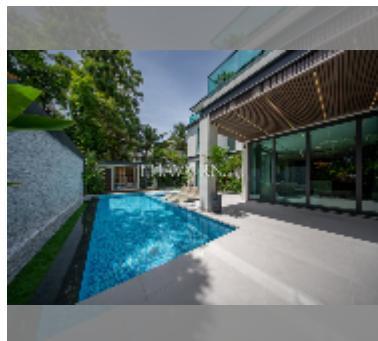

House For sale 6 bedroom 700 m² with land 588 m² in Nagawari Village, Pattaya

฿ 58,900,000

UNIT PARAMETERS:

UID	HS-5284
type	6 bedroom
size	700 m²
floors	3
quality	excellent
equipment: furniture, kitchen appliances, smart home system, air conditioner, television, refrigerator	

VILLAGE PARAMETERS:

district	Na Jomtien
buildings	70
built in	2006