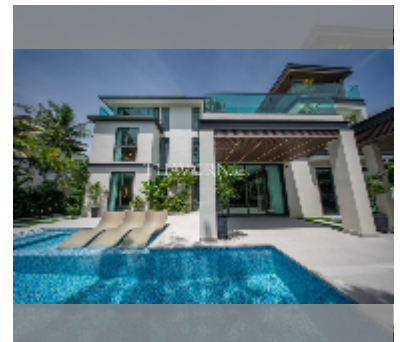

House For sale 6 bedroom 700 m² with land 588 m² in Nagawari Village, Pattaya

฿ 58,900,000

UNIT PARAMETERS:

UID	HS-5284
type	6 bedroom
size	700 m²
floors	3
quality	excellent
equipment: furniture, kitchen appliances, smart home system, air conditioner, television, refrigerator	

VILLAGE PARAMETERS:

district	Na Jomtien
buildings	70
built in	2006