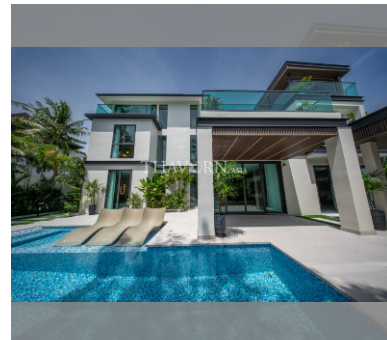

House For sale 6 bedroom 700 m² with land 588 m² in Nagawari Village, Pattaya

฿ 58,900,000

UNIT PARAMETERS:

UID	HS-5284
type	6 bedroom
size	700 m ²
floors	3
quality	excellent
equipment	furniture, kitchen appliances, smart home system, air conditioner, television, refrigerator

VILLAGE PARAMETERS:

district	Na Jomtien
buildings	70
built in	2006

[details](#)