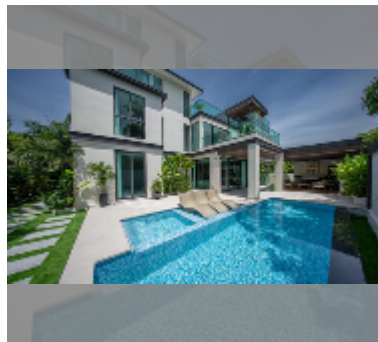

## House For sale 6 bedroom 700 m<sup>2</sup> with land 588 m<sup>2</sup> in Nagawari Village, Pattaya

**฿ 58,900,000**

**UNIT PARAMETERS:**

UID	HS-5284
type	6 bedroom
size	700 m <sup>2</sup>
floors	3
quality	excellent

equipment: furniture, kitchen appliances, smart home system, air conditioner, television, refrigerator

**VILLAGE PARAMETERS:**

district	Na Jomtien
buildings	70
built in	2006

[details](#)