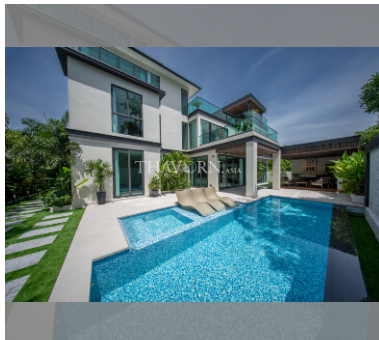

House For sale 6 bedroom 700 m² with land 588 m² in Nagawari Village, Pattaya

฿ 58,900,000

UNIT PARAMETERS:

UID	HS-5284
type	6 bedroom
size	700 m²
floors	3
quality	excellent
equipment	furniture, kitchen appliances, smart home system, air conditioner, television, refrigerator

VILLAGE PARAMETERS:

district	Na Jomtien
buildings	70
built in	2006