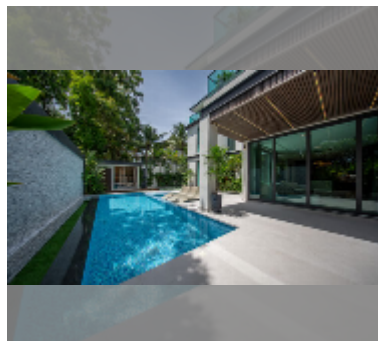

House For sale 6 bedroom 700 m² with land 588 m² in Nagawari Village, Pattaya

฿ 58,900,000

UNIT PARAMETERS:

UID	HS-5284
type	6 bedroom
size	700 m²
floors	3
quality	excellent

equipment: furniture, kitchen appliances, smart home system, air conditioner, television, refrigerator

VILLAGE PARAMETERS:

district	Na Jomtien
buildings	70
built in	2006