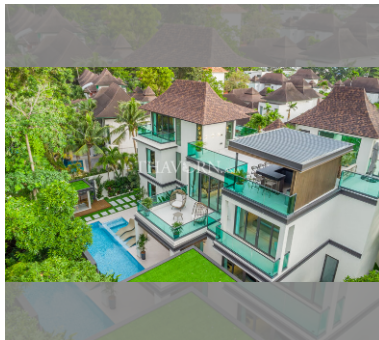

House For sale 6 bedroom 700 m² with land 588 m² in Nagawari Village, Pattaya

฿ 58,900,000

UNIT PARAMETERS:

UID	HS-5284
type	6 bedroom
size	700 m ²
floors	3
quality	excellent
equipment	furniture, kitchen appliances, smart home system, air conditioner, television, refrigerator

VILLAGE PARAMETERS:

district	Na Jomtien
buildings	70
built in	2006

[details](#)