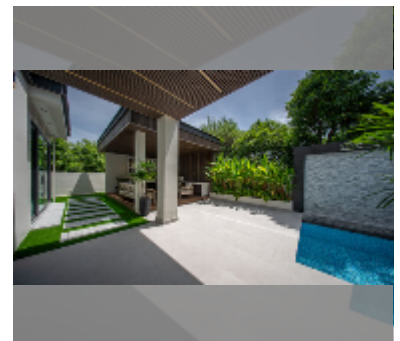

## House For sale 6 bedroom 700 m<sup>2</sup> with land 588 m<sup>2</sup> in Nagawari Village, Pattaya

**฿ 58,900,000**

**UNIT PARAMETERS:**

UID	HS-5284
type	6 bedroom
size	700 m <sup>2</sup>
floors	3
quality	excellent

equipment: furniture, kitchen appliances, smart home system, air conditioner, television, refrigerator

**VILLAGE PARAMETERS:**

district	Na Jomtien
buildings	70
built in	2006

[details](#)