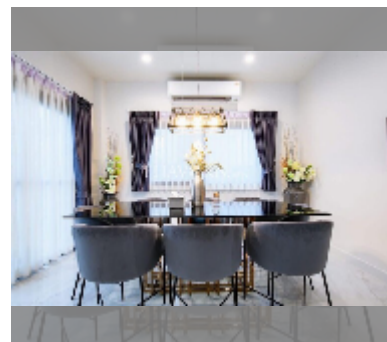

House For sale 4 bedroom 206 m² with land 239.2 m² in Supalai Parkville, Pattaya

฿ 9,999,000

UNIT PARAMETERS:

UID	HS-5279
type	4 bedroom
size	206 m²
view	city view
floors	2

VILLAGE PARAMETERS:

district	East Pattaya
start of construction	2024
built in	2024