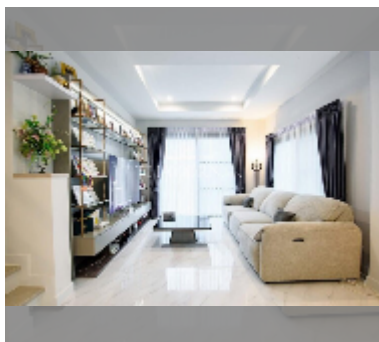

House For sale 4 bedroom 206 m² with land 239.2 m² in Supalai Parkville, Pattaya

฿ 9,999,000

UNIT PARAMETERS:

UID	HS-5279
type	4 bedroom
size	206 m²
view	city view
floors	2

VILLAGE PARAMETERS:

district	East Pattaya
start of construction	2024
built in	2024