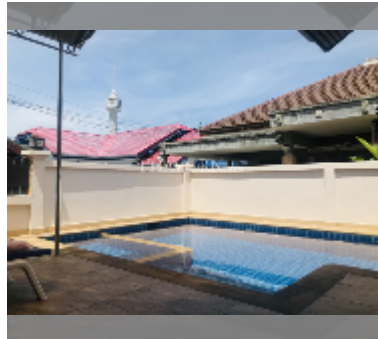

House For sale 3 bedroom 170 m² with land 285 m² in Jomtien Condotel & Village, Pattaya

฿ 13,650,000

UNIT PARAMETERS:

UID	HS-5277
type	3 bedroom
size	170 m²
floors	1
quality	good
equipment: furniture, air conditioner, television, refrigerator	

VILLAGE PARAMETERS:

district	Jomtien
built in	1986