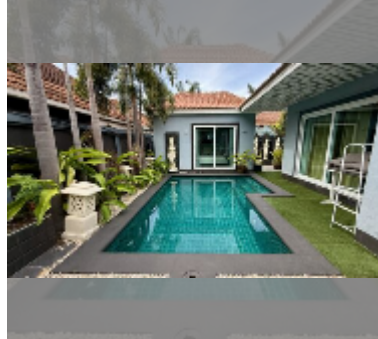

House For sale 3 bedroom 140 m² with land 192 m² in View Talay Villas, Pattaya

฿ 14,500,000

UNIT PARAMETERS:

UID	HS-5257
type	3 bedroom
size	140 m²
floors	1
quality	good
equipment: furniture, air conditioner, television, washing-machine, refrigerator	

VILLAGE PARAMETERS:

district	Jomtien
buildings	120
floors	1
built in	2010