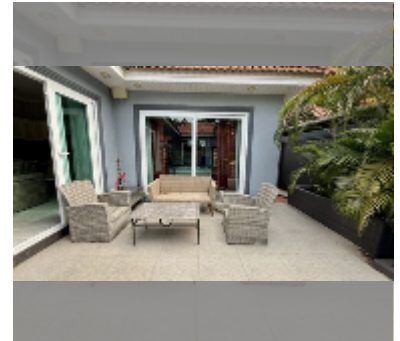

House For sale 3 bedroom 140 m² with land 192 m² in View Talay Villas, Pattaya

฿ 14,500,000

UNIT PARAMETERS:

UID	HS-5257
type	3 bedroom
size	140 m²
floors	1
quality	good
equipment: furniture, air conditioner, television, washing-machine, refrigerator	

VILLAGE PARAMETERS:

district	Jomtien
buildings	120
floors	1
built in	2010