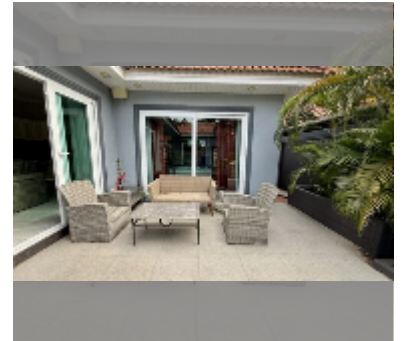

House For sale 3 bedroom 140 m² with land 192 m² in View Talay Villas, Pattaya

฿ 14,500,000

UNIT PARAMETERS:

UID	HS-5257
type	3 bedroom
size	140 m²
floors	1
quality	good
equipment: furniture, air conditioner, television, washing-machine, refrigerator	

VILLAGE PARAMETERS:

district	Jomtien
buildings	120
floors	1
built in	2010