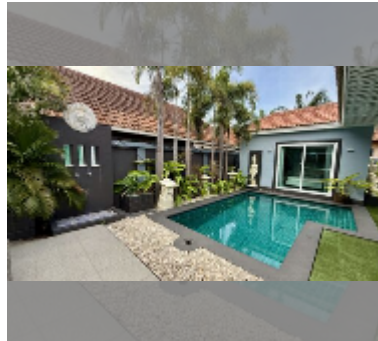

House For sale 3 bedroom 140 m² with land 192 m² in View Talay Villas, Pattaya

฿ 14,500,000

UNIT PARAMETERS:

UID	HS-5257
type	3 bedroom
size	140 m²
floors	1
quality	good
equipment: furniture, air conditioner, television, washing-machine, refrigerator	

VILLAGE PARAMETERS:

district	Jomtien
buildings	120
floors	1
built in	2010