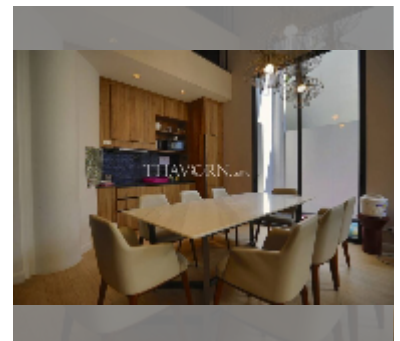

House For sale 4 bedroom 250 m² with land 242 m² , Pattaya

฿ 18,900,000

UNIT PARAMETERS:

UID	HS-5240
type	4 bedroom
size	250 m²
view	city view
floors	2
quality	excellent
equipment: furniture, air conditioner, television, refrigerator	

PROJECT PARAMETERS: