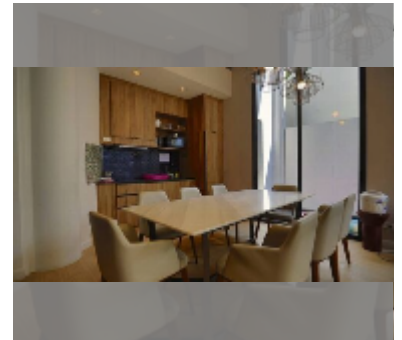

House For sale 4 bedroom 250 m² with land 242 m² , Pattaya

฿ 18,900,000

UNIT PARAMETERS:

UID	HS-5240
type	4 bedroom
size	250 m²
view	city view
floors	2
quality	excellent
equipment: furniture, air conditioner, television, refrigerator	

PROJECT PARAMETERS: