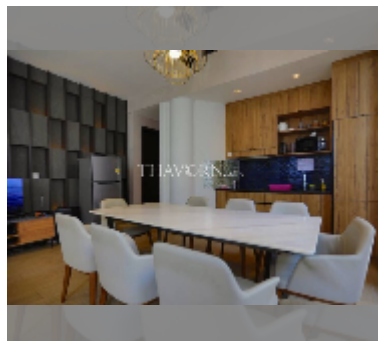

House For sale 4 bedroom 250 m² with land 242 m² , Pattaya

฿ 18,900,000

UNIT PARAMETERS:

UID	HS-5240
type	4 bedroom
size	250 m²
view	city view
floors	2
quality	excellent
equipment: furniture, air conditioner, television, refrigerator	

PROJECT PARAMETERS: