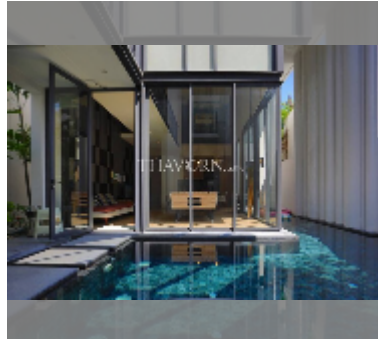

House For sale 4 bedroom 250 m² with land 242 m² , Pattaya

฿ 18,900,000

UNIT PARAMETERS:

UID	HS-5240
type	4 bedroom
size	250 m²
view	city view
floors	2
quality	excellent
equipment: furniture, air conditioner, television, refrigerator	

PROJECT PARAMETERS: