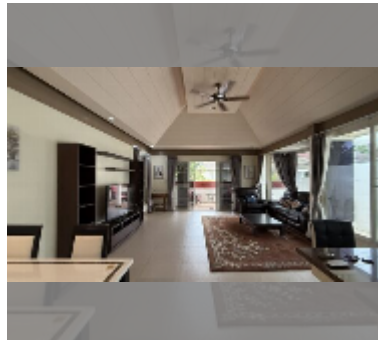

House For sale 3 bedroom 250 m² with land 320 m² in Thai Charming Home Pattaya, Pattaya

฿ 5,850,000

UNIT PARAMETERS:

UID	HS-5238
type	3 bedroom
size	250 m²
view	city view
floors	1
quality	good
equipment: furniture, air conditioner, television, washing-machine, refrigerator	

VILLAGE PARAMETERS:

district	East Pattaya