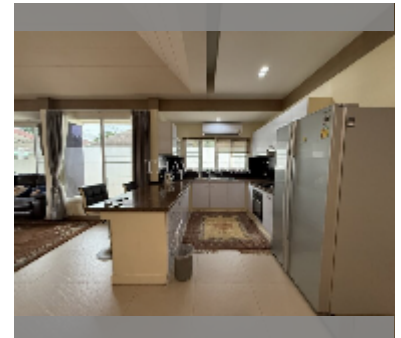

House For sale 3 bedroom 250 m² with land 320 m² in Thai Charming Home Pattaya, Pattaya

฿ 5,850,000

UNIT PARAMETERS:

UID	HS-5238
type	3 bedroom
size	250 m²
view	city view
floors	1
quality	good
equipment: furniture, air conditioner, television, washing-machine, refrigerator	

VILLAGE PARAMETERS:

district	East Pattaya