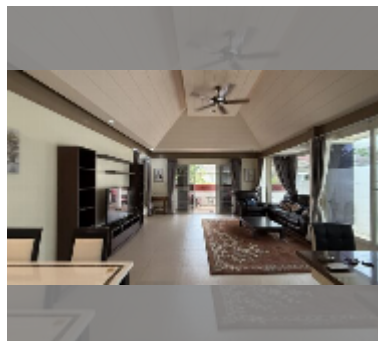

House For sale 3 bedroom 250 m² with land 320 m² in Thai Charming Home Pattaya, Pattaya

฿ 5,850,000

UNIT PARAMETERS:

UID	HS-5238
type	3 bedroom
size	250 m²
view	city view
floors	1
quality	good
equipment: furniture, air conditioner, television, washing-machine, refrigerator	

VILLAGE PARAMETERS:

district	East Pattaya