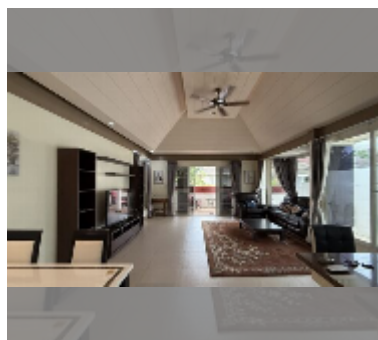

House For sale 3 bedroom 250 m² with land 320 m² in Thai Charming Home Pattaya, Pattaya

฿ 5,850,000

UNIT PARAMETERS:

UID	HS-5238
type	3 bedroom
size	250 m²
view	city view
floors	1
quality	good
equipment: furniture, air conditioner, television, washing-machine, refrigerator	

VILLAGE PARAMETERS:

district	East Pattaya