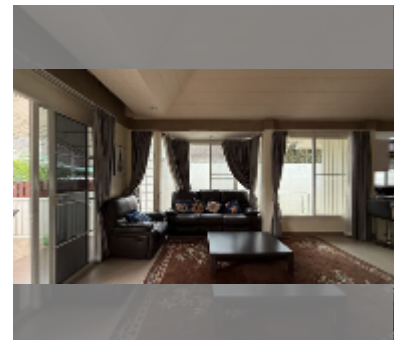

House For sale 3 bedroom 250 m² with land 320 m² in Thai Charming Home Pattaya, Pattaya

฿ 5,850,000

UNIT PARAMETERS:

UID	HS-5238
type	3 bedroom
size	250 m²
view	city view
floors	1
quality	good
equipment: furniture, air conditioner, television, washing-machine, refrigerator	

VILLAGE PARAMETERS:

district	East Pattaya