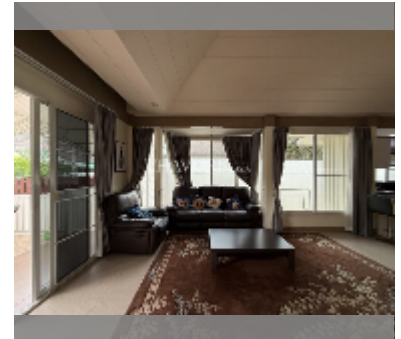

House For sale 3 bedroom 250 m² with land 320 m² in Thai Charming Home Pattaya, Pattaya

฿ 5,850,000

UNIT PARAMETERS:

UID	HS-5238
type	3 bedroom
size	250 m²
view	city view
floors	1
quality	good
equipment: furniture, air conditioner, television, washing-machine, refrigerator	

VILLAGE PARAMETERS:

district	East Pattaya