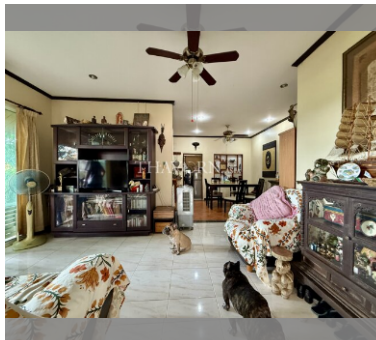

House For sale 2 bedroom 120 m² with land 340 m² , Pattaya

฿ 5,800,000

UNIT PARAMETERS:

UID	HS-5233
type	2 bedroom
size	120 m²
floors	1
view	city view
quality	good
equipment	furniture, air conditioner, television, washing-machine, refrigerator
transfer fee payer	50% on seller / 50% on buyer

VILLAGE PARAMETERS: