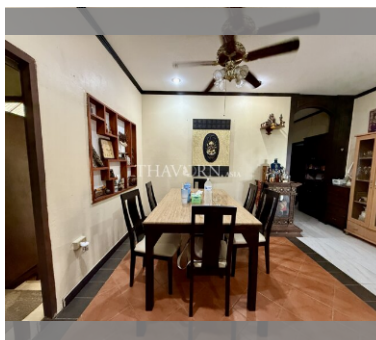

House For sale 2 bedroom 120 m² with land 340 m² , Pattaya

฿ 5,800,000

UNIT PARAMETERS:

UID	HS-5233
type	2 bedroom
size	120 m²
floors	1
view	city view
quality	good
equipment	furniture, air conditioner, television, washing-machine, refrigerator
transfer fee payer	50% on seller / 50% on buyer

VILLAGE PARAMETERS: