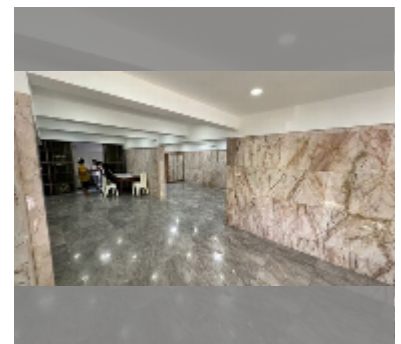

House For sale 1 bedroom 200 m² with land 276 m² in Grand Condotel Village, Pattaya

฿ 15,000,000

UNIT PARAMETERS:

UID	HS-5231
type	1 bedroom
size	200 m ²
view	city view
floors	1

VILLAGE PARAMETERS:

district	Jomtien
buildings	10
built in	2008