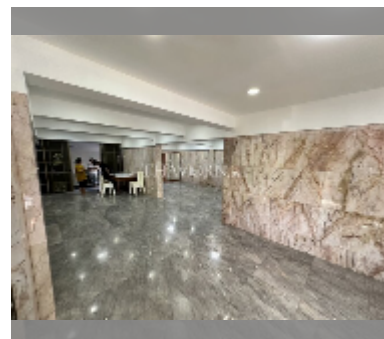

House For sale 1 bedroom 200 m² with land 276 m² in Grand Condotel Village, Pattaya

฿ 15,000,000

UNIT PARAMETERS:

UID	HS-5231
type	1 bedroom
size	200 m²
view	city view
floors	1

VILLAGE PARAMETERS:

district	Jomtien
buildings	10
built in	2008