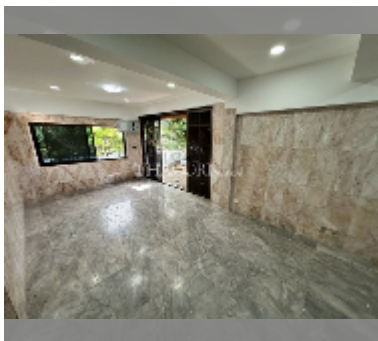

House For sale 1 bedroom 200 m² with land 276 m² in Grand Condotel Village, Pattaya

฿ 15,000,000

UNIT PARAMETERS:

UID	HS-5231
type	1 bedroom
size	200 m²
view	city view
floors	1

VILLAGE PARAMETERS:

district	Jomtien
buildings	10
built in	2008