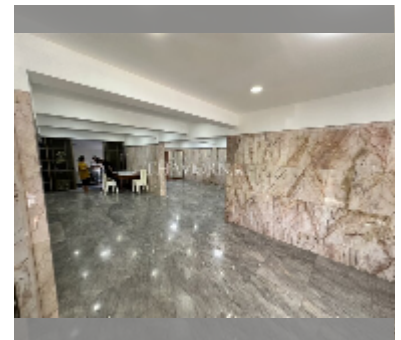

House For sale 1 bedroom 200 m² with land 276 m² in Grand Condotel Village, Pattaya

฿ 15,000,000

UNIT PARAMETERS:

UID	HS-5231
type	1 bedroom
size	200 m²
view	city view
floors	1

VILLAGE PARAMETERS:

district	Jomtien
buildings	10
built in	2008