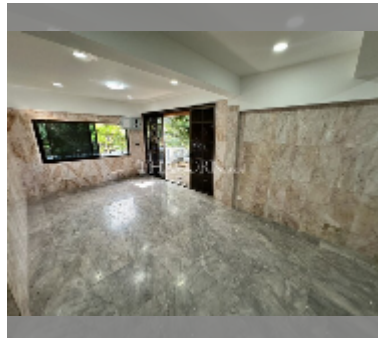

House For sale 1 bedroom 200 m² with land 276 m² in Grand Condotel Village, Pattaya

฿ 15,000,000

UNIT PARAMETERS:

UID	HS-5231
type	1 bedroom
size	200 m²
view	city view
floors	1

VILLAGE PARAMETERS:

district	Jomtien
buildings	10
built in	2008