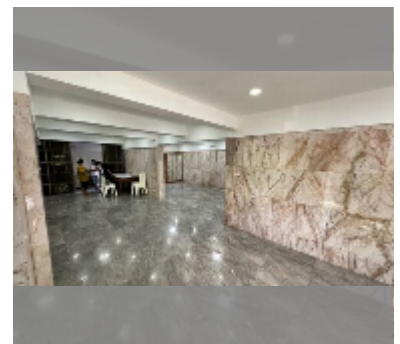

House For sale 1 bedroom 200 m² with land 276 m² in Grand Condotel Village, Pattaya

฿ 15,000,000

UNIT PARAMETERS:

UID	HS-5231
type	1 bedroom
size	200 m²
view	city view
floors	1

VILLAGE PARAMETERS:

district	Jomtien
buildings	10
built in	2008