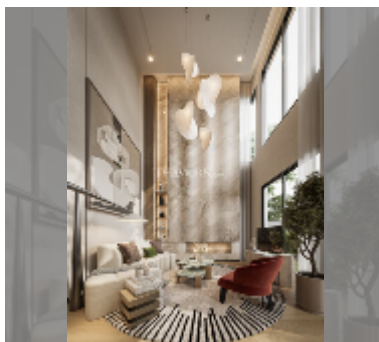

House For sale 4 bedroom 283 m² with land 376.8 m² in PYCHE, Pattaya

฿ 16,120,000

UNIT PARAMETERS:

UID	HS-5230
type	4 bedroom
size	283 m²
view	garden view
floors	2

VILLAGE PARAMETERS:

district	East Pattaya
buildings	40
floors	2
built in	2027