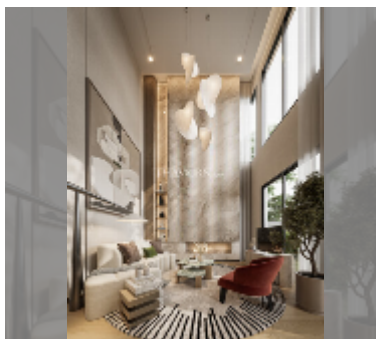

House For sale 4 bedroom 283 m² with land 376.8 m² in PYCHE, Pattaya

฿ 16,120,000

UNIT PARAMETERS:

UID	HS-5230
type	4 bedroom
size	283 m²
view	garden view
floors	2

VILLAGE PARAMETERS:

district	East Pattaya
buildings	40
floors	2
built in	2027