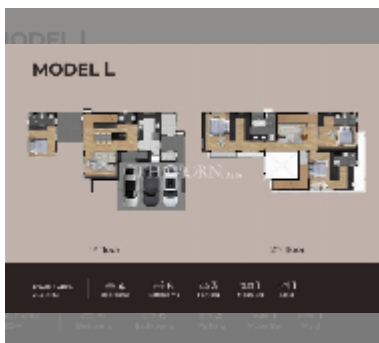

## House For sale 4 bedroom 283 m<sup>2</sup> with land 376.8 m<sup>2</sup> in PYCHE, Pattaya

**฿ 16,120,000**

**UNIT PARAMETERS:**

UID	HS-5230
type	4 bedroom
size	283 m <sup>2</sup>
view	garden view
floors	2

**VILLAGE PARAMETERS:**

district	East Pattaya
buildings	40
floors	2
built in	2027

[details](#)