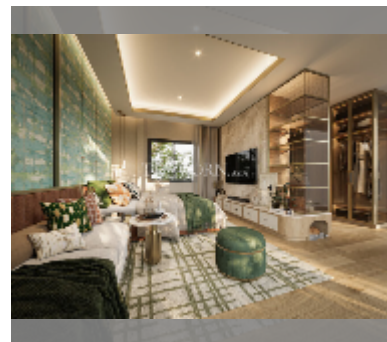

House For sale 4 bedroom 283 m² with land 376.8 m² in PYCHE, Pattaya

฿ 16,120,000

UNIT PARAMETERS:

UID	HS-5230
type	4 bedroom
size	283 m²
view	garden view
floors	2

VILLAGE PARAMETERS:

district	East Pattaya
buildings	40
floors	2
built in	2027