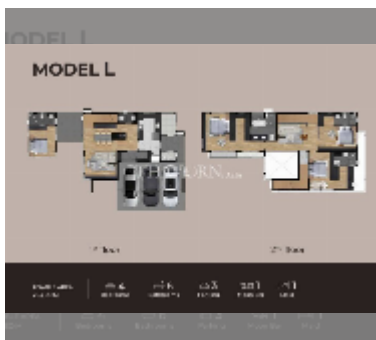

## House For sale 4 bedroom 283 m<sup>2</sup> with land 376.8 m<sup>2</sup> in PYCHE, Pattaya

**฿ 16,120,000**

**UNIT PARAMETERS:**

UID	HS-5230
type	4 bedroom
size	283 m <sup>2</sup>
view	garden view
floors	2

**VILLAGE PARAMETERS:**

district	East Pattaya
buildings	40
floors	2
built in	2027

[details](#)