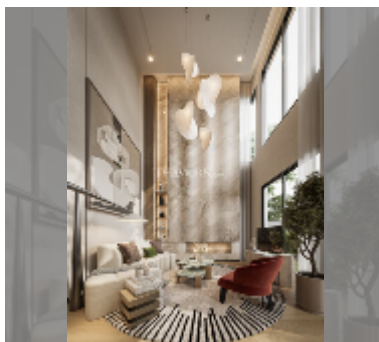

## House For sale 4 bedroom 283 m<sup>2</sup> with land 343.6 m<sup>2</sup> in PYCHE, Pattaya

**฿ 15,700,000**

**UNIT PARAMETERS:**

UID	HS-5229
type	4 bedroom
size	283 m <sup>2</sup>
view	garden view
floors	2