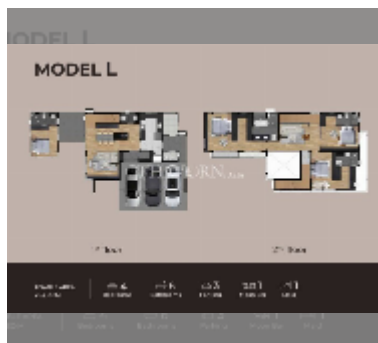

House For sale 4 bedroom 283 m² with land 343.6 m² in PYCHE, Pattaya

฿ 15,700,000

UNIT PARAMETERS:

UID	HS-5229
type	4 bedroom
size	283 m ²
view	garden view
floors	2

VILLAGE PARAMETERS:

district	East Pattaya
buildings	40
floors	2
built in	2027