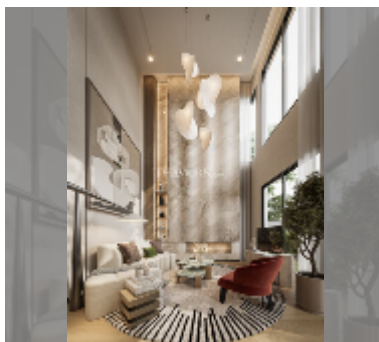

House For sale 4 bedroom 283 m² with land 343.6 m² in PYCHE, Pattaya

฿ 15,700,000

UNIT PARAMETERS:

UID	HS-5229
type	4 bedroom
size	283 m ²
view	garden view
floors	2

VILLAGE PARAMETERS:

district	East Pattaya
buildings	40
floors	2
built in	2027