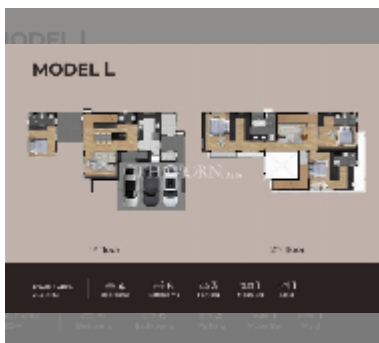

House For sale 4 bedroom 283 m² with land 343.6 m² in PYCHE, Pattaya

฿ 15,700,000

UNIT PARAMETERS:

UID	HS-5229
type	4 bedroom
size	283 m ²
view	garden view
floors	2

VILLAGE PARAMETERS:

district	East Pattaya
buildings	40
floors	2
built in	2027