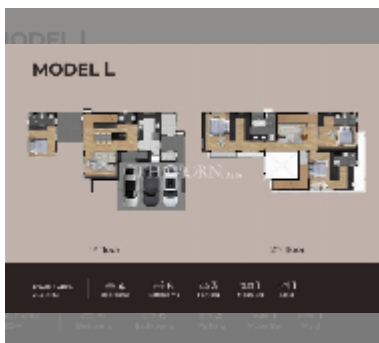

## House For sale 4 bedroom 283 m<sup>2</sup> with land 343.6 m<sup>2</sup> in PYCHE, Pattaya

**฿ 15,700,000**

**UNIT PARAMETERS:**

UID	HS-5229
type	4 bedroom
size	283 m <sup>2</sup>
view	garden view
floors	2

**VILLAGE PARAMETERS:**

district	East Pattaya
buildings	40
floors	2
built in	2027

[details](#)