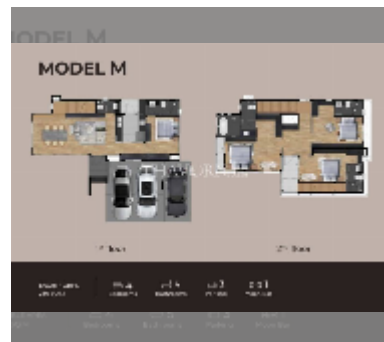

House For sale 4 bedroom 230 m² with land 357.6 m² , Pattaya

฿ 13,030,000

UNIT PARAMETERS:

UID	HS-5226
type	4 bedroom
size	230 m²
view	city view
floors	2

PROJECT PARAMETERS: