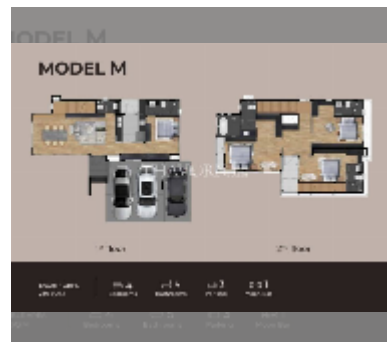

House For sale 4 bedroom 230 m² with land 357.6 m² , Pattaya

฿ 13,030,000

UNIT PARAMETERS:

UID	HS-5226
type	4 bedroom
size	230 m ²
view	city view
floors	2

PROJECT PARAMETERS:

[details](#)