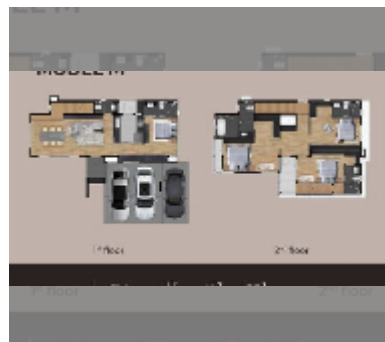

House For sale 4 bedroom 230 m² with land 357.6 m² , Pattaya

฿ 13,030,000

UNIT PARAMETERS:

UID	HS-5226
type	4 bedroom
size	230 m ²
view	city view
floors	2

PROJECT PARAMETERS:

[details](#)