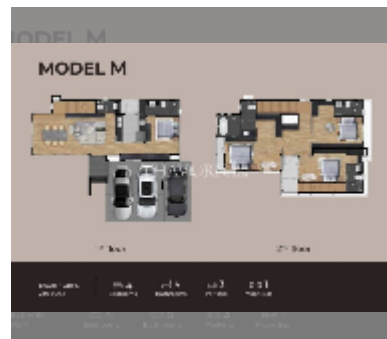

## House For sale 4 bedroom 230 m<sup>2</sup> with land 472.4 m<sup>2</sup> in PYCHE, Pattaya

**฿ 16,270,000**

**UNIT PARAMETERS:**

UID	HS-5224
type	4 bedroom
size	230 m <sup>2</sup>
view	garden view
floors	2

**VILLAGE PARAMETERS:**

district	East Pattaya
buildings	40
floors	2
built in	2027

[details](#)