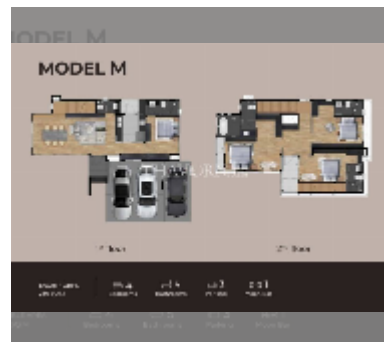

House For sale 4 bedroom 230 m² with land 472.4 m² in PYCHE, Pattaya

฿ 16,270,000

UNIT PARAMETERS:

UID	HS-5224
type	4 bedroom
size	230 m ²
view	garden view
floors	2

VILLAGE PARAMETERS:

district	East Pattaya
buildings	40
floors	2
built in	2027