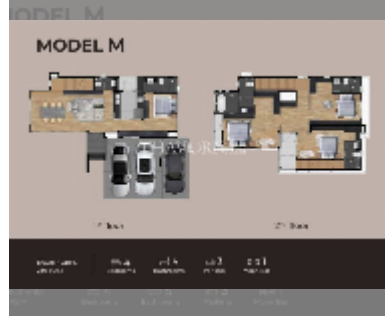

## House For sale 4 bedroom 230 m<sup>2</sup> with land 333.2 m<sup>2</sup> in PYCHE, Pattaya

**฿ 13,780,000**

**UNIT PARAMETERS:**

UID	HS-5223
type	4 bedroom
size	230 m <sup>2</sup>
view	garden view
floors	2

**VILLAGE PARAMETERS:**

district	East Pattaya
buildings	40
floors	2
built in	2027

[details](#)