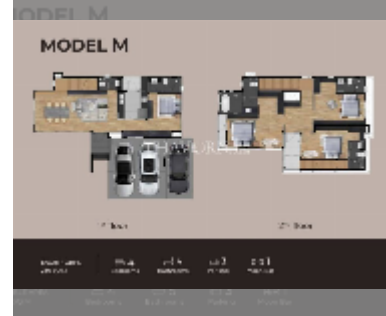

House For sale 4 bedroom 230 m² with land 311.2 m² in PYCHE, Pattaya

฿ 13,630,000

UNIT PARAMETERS:

UID	HS-5222
type	4 bedroom
size	230 m ²
view	city view
floors	2
quality	good

VILLAGE PARAMETERS:

district	East Pattaya
buildings	40
floors	2
built in	2027