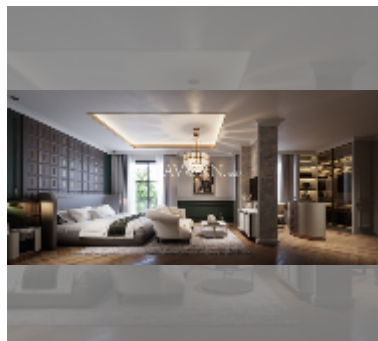

House For sale 5 bedroom 387 m² with land 680 m² in REKHA, Pattaya

฿ 27,270,000

UNIT PARAMETERS:

UID	HS-5214
type	5 bedroom
size	387 m²
floors	2
quality	good

VILLAGE PARAMETERS:

district	East Pattaya
buildings	40
floors	2
start of construction	2025
built in	2027