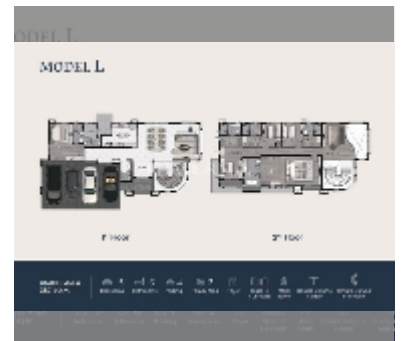

House For sale 5 bedroom 387 m² with land 680 m² in REKHA, Pattaya

฿ 27,270,000

UNIT PARAMETERS:

UID	HS-5214
type	5 bedroom
size	387 m²
floors	2
quality	good

VILLAGE PARAMETERS:

district	East Pattaya
buildings	40
floors	2
start of construction	2025
built in	2027