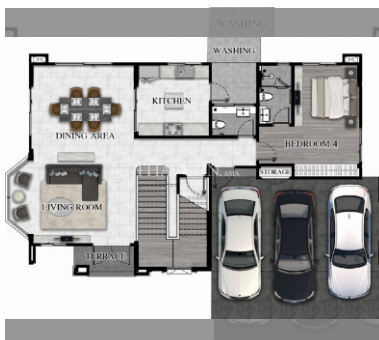

House For sale 4 bedroom 292 m² with land 300.8 m² in REKHA, Pattaya

฿ 16,150,000

UNIT PARAMETERS:

UID	HS-5213
type	4 bedroom
size	292 m ²
floors	2
view	city view
quality	good

VILLAGE PARAMETERS:

district	East Pattaya
buildings	40
floors	2
start of construction	2025
built in	2027