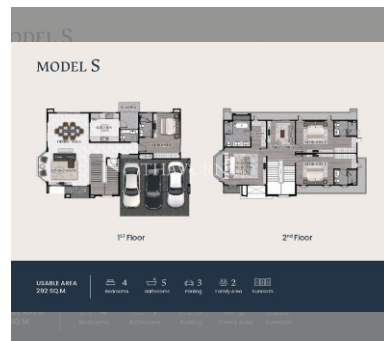

House For sale 4 bedroom 292 m² with land 300.8 m² in REKHA, Pattaya

฿ 16,150,000

UNIT PARAMETERS:

UID	HS-5213
type	4 bedroom
size	292 m ²
floors	2
view	city view
quality	good

VILLAGE PARAMETERS:

district	East Pattaya
buildings	40
floors	2
start of construction	2025
built in	2027