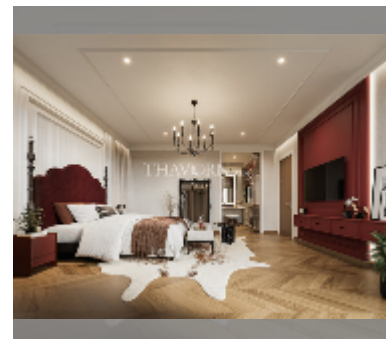

House For sale 4 bedroom 292 m² with land 300.8 m² in REKHA, Pattaya

฿ 16,150,000

UNIT PARAMETERS:

UID	HS-5213
type	4 bedroom
size	292 m ²
view	city view
floors	2
quality	good

VILLAGE PARAMETERS:

district	East Pattaya
buildings	40
floors	2
start of construction	2025
built in	2027