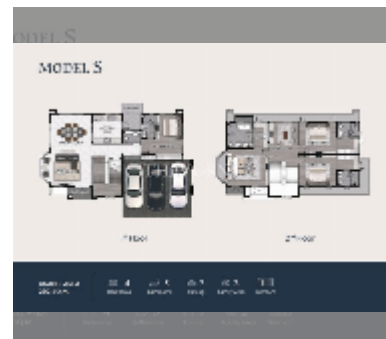

House For sale 4 bedroom 292 m² with land 300.8 m² in REKHA, Pattaya

฿ 16,150,000

UNIT PARAMETERS:

UID	HS-5213
type	4 bedroom
size	292 m ²
view	city view
floors	2
quality	good

VILLAGE PARAMETERS:

district	East Pattaya
buildings	40
floors	2
start of construction	2025
built in	2027