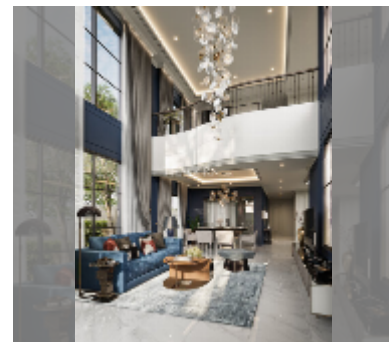

House For sale 4 bedroom 325 m² with land 379.2 m² in REKHA, Pattaya

฿ 19,560,000

UNIT PARAMETERS:

UID	HS-5209
type	4 bedroom
size	325 m²
view	city view
floors	2
quality	good

VILLAGE PARAMETERS:

district	East Pattaya
buildings	40
floors	2
start of construction	2025
built in	2027