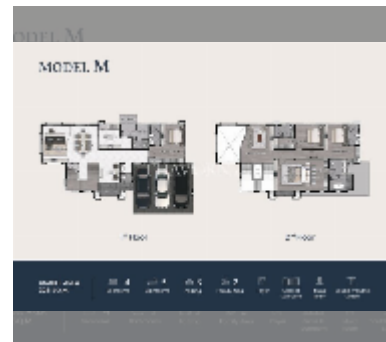

House For sale 4 bedroom 325 m² with land 335.6 m² in REKHA, Pattaya

฿ 18,760,000

UNIT PARAMETERS:

UID	HS-5208
type	4 bedroom
size	325 m ²
floors	2
quality	good

VILLAGE PARAMETERS:

district	East Pattaya
buildings	40
floors	2
start of construction	2025
built in	2027