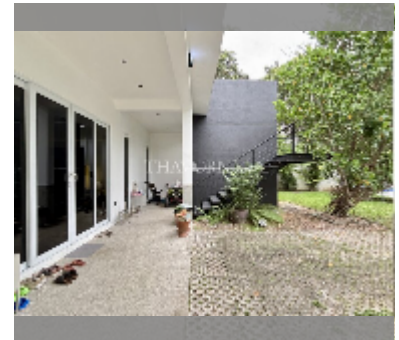

House For sale 4 bedroom 380 m² with land 512 m² in Mountain Village, Pattaya

฿ 11,950,000

UNIT PARAMETERS:

UID	HS-5203
type	4 bedroom
size	380 m²
view	garden view
floors	2
quality	excellent
equipment: furniture, household appliances, kitchen appliances, air conditioner, television, washing-machine, dishwasher, refrigerator	

VILLAGE PARAMETERS:

district	Bang Saray