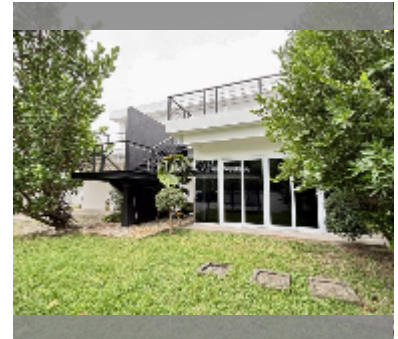

House For sale 4 bedroom 380 m² with land 512 m² in Mountain Village, Pattaya

฿ 11,950,000

UNIT PARAMETERS:

UID	HS-5203
type	4 bedroom
size	380 m²
view	garden view
floors	2
quality	excellent
equipment: furniture, household appliances, kitchen appliances, air conditioner, television, washing-machine, dishwasher, refrigerator	

VILLAGE PARAMETERS:

district	Bang Saray