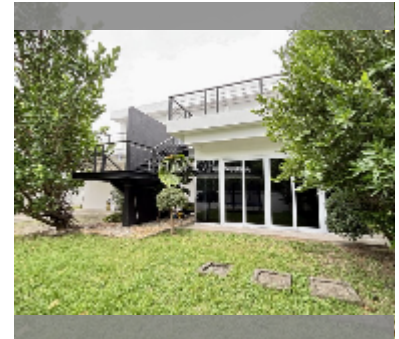

House For sale 4 bedroom 380 m² with land 512 m² in Mountain Village, Pattaya

฿ 11,950,000

UNIT PARAMETERS:

UID	HS-5203
type	4 bedroom
size	380 m²
view	garden view
floors	2
quality	excellent
equipment: furniture, household appliances, kitchen appliances, air conditioner, television, washing-machine, dishwasher, refrigerator	

VILLAGE PARAMETERS:

district	Bang Saray