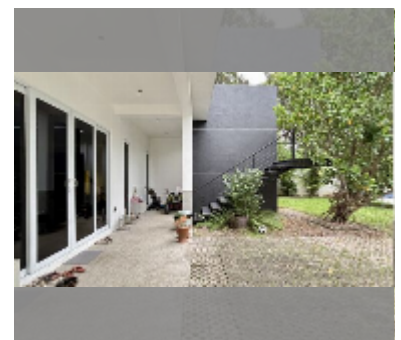

House For sale 4 bedroom 380 m² with land 512 m² in Mountain Village, Pattaya

฿ 11,950,000

UNIT PARAMETERS:

UID	HS-5203
type	4 bedroom
size	380 m²
view	garden view
floors	2
quality	excellent
equipment: furniture, household appliances, kitchen appliances, air conditioner, television, washing-machine, dishwasher, refrigerator	

VILLAGE PARAMETERS:

district	Bang Saray