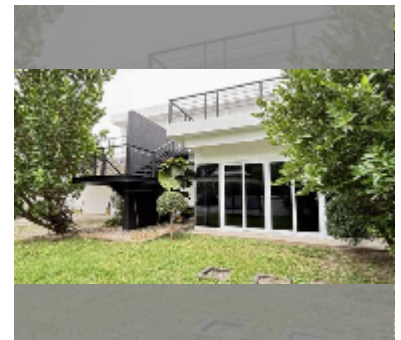

House For sale 4 bedroom 380 m² with land 512 m² in Mountain Village, Pattaya

฿ 11,950,000

UNIT PARAMETERS:

UID	HS-5203
type	4 bedroom
size	380 m²
view	garden view
floors	2
quality	excellent
equipment: furniture, household appliances, kitchen appliances, air conditioner, television, washing-machine, dishwasher, refrigerator	

VILLAGE PARAMETERS:

district	Bang Saray