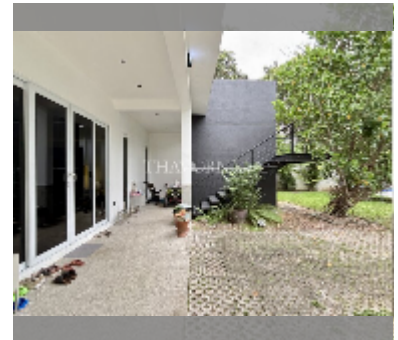

House For sale 4 bedroom 380 m² with land 512 m² in Mountain Village, Pattaya

฿ 11,950,000

UNIT PARAMETERS:

UID	HS-5203
type	4 bedroom
size	380 m²
view	garden view
floors	2
quality	excellent
equipment: furniture, household appliances, kitchen appliances, air conditioner, television, washing-machine, dishwasher, refrigerator	

VILLAGE PARAMETERS:

district	Bang Saray